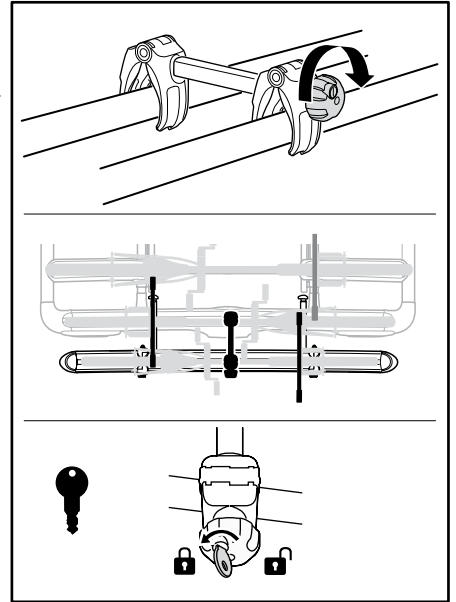

6

key x1

x1

i

A

B

C

THULE®
SWEDEN

Box 69, 330 33 Hillerstorp, SWEDEN
www.thule.com

501-7601-01