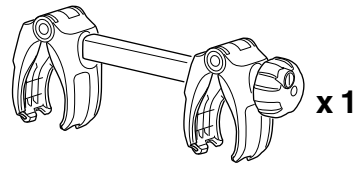

Bike adapter EuroClassic 9281

For EuroClassic G5 908/909

and EuroClassic G6 LED 928/929

928100

THULE[®]
SWEDEN

1

2

6