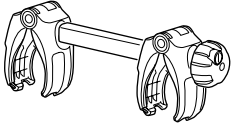

6

key x1

x1

i

A

B

C

THULE®
SWEDEN

Box 69, 330 33 Hillerstorp, SWEDEN
www.thule.com

501-7601-01