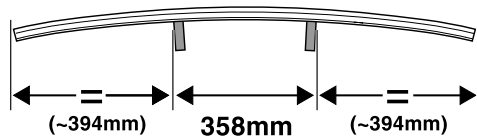

Bike adapter EuroClassic 9281

For EuroClassic G5 908/909

and EuroClassic G6 LED 928/929

928100

THULE[®]
SWEDEN

1

2

6