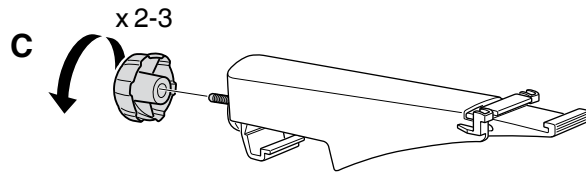

Bike adapter EuroClassic 9281

For EuroClassic G5 908/909

and EuroClassic G6 LED 928/929

928100

THULE[®]
SWEDEN

1

2

6