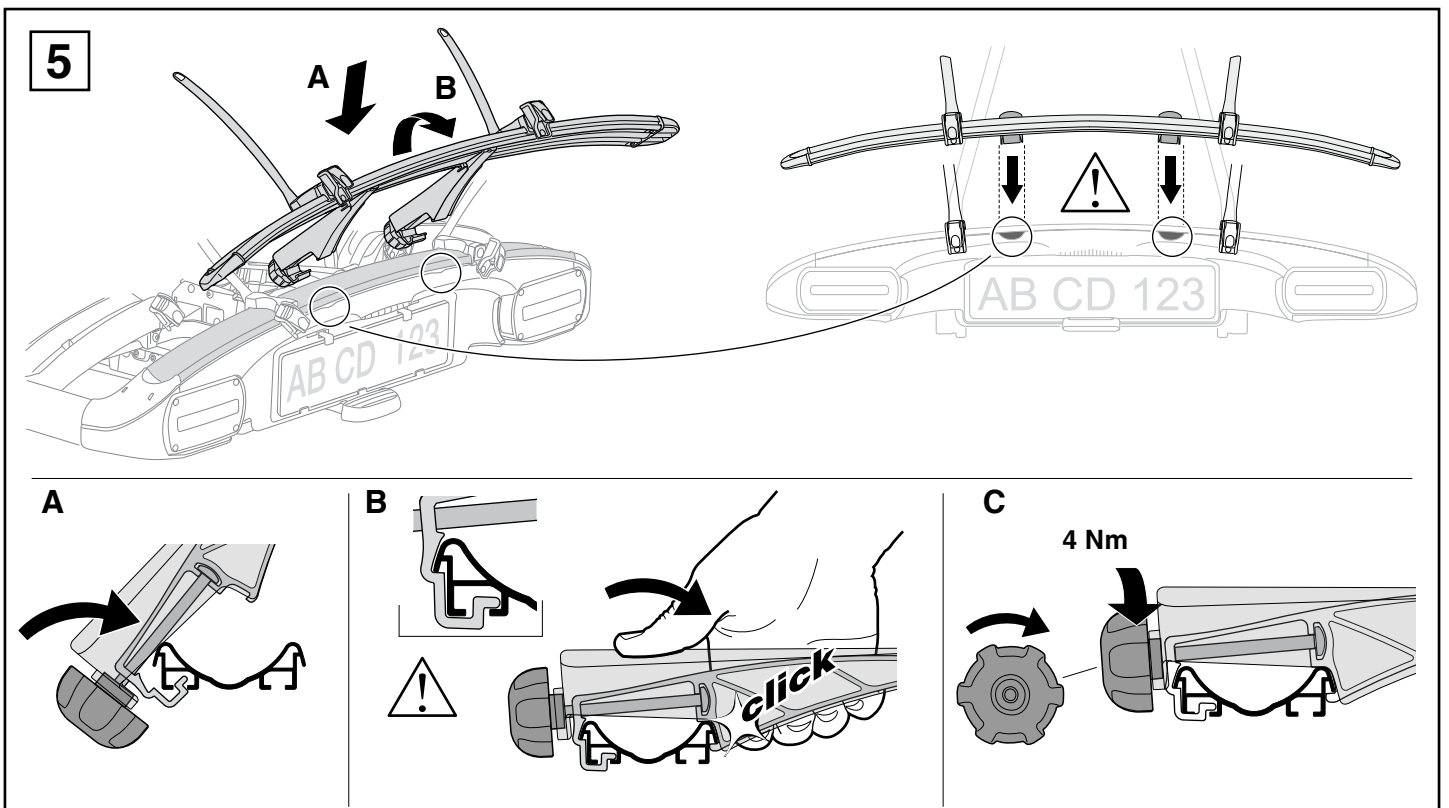

Bike adapter EuroClassic 9281

For EuroClassic G5 908/909

and EuroClassic G6 LED 928/929

928100

THULE[®]
SWEDEN

1

2

6