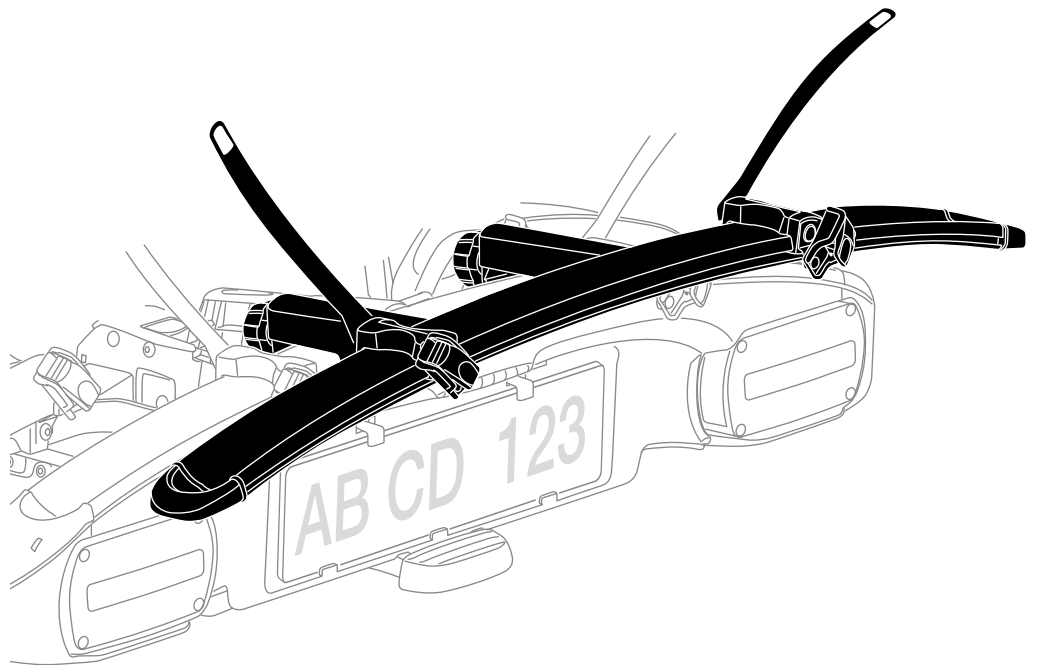

Bike adapter EuroClassic 9281

For EuroClassic G5 908/909

and EuroClassic G6 LED 928/929

928100

THULE[®]
SWEDEN

1

2

6