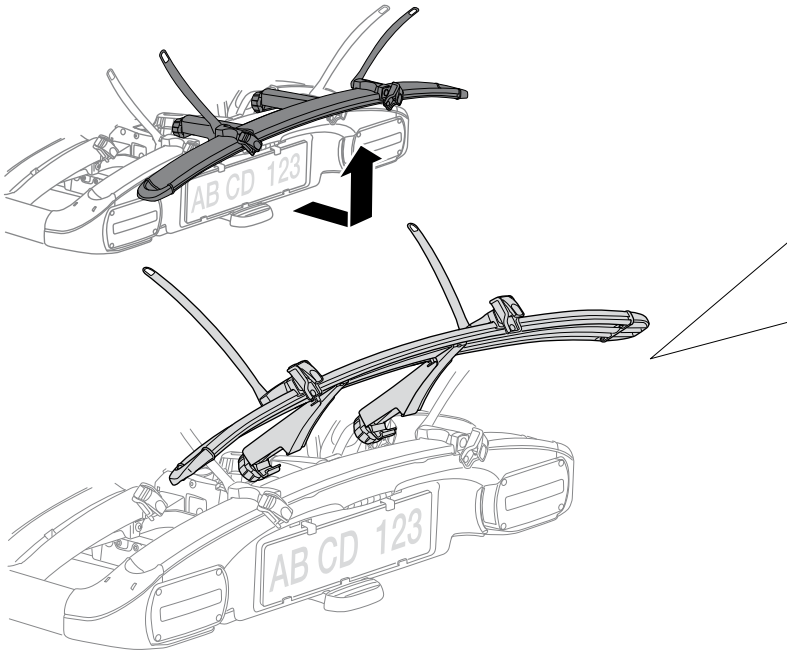

6

key x1

x1

i

A

B

C

THULE®
SWEDEN

Box 69, 330 33 Hillerstorp, SWEDEN
www.thule.com

501-7601-01