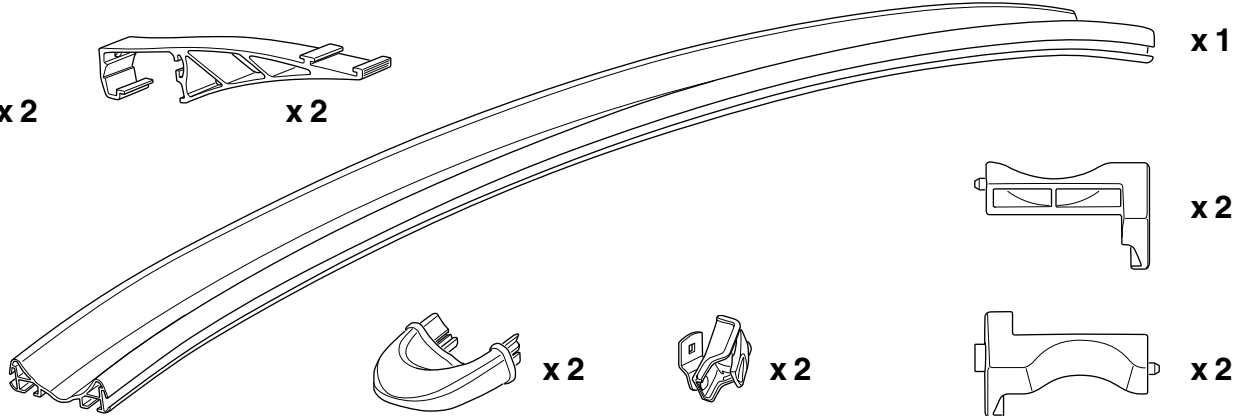

Bike adapter EuroClassic 9281

For EuroClassic G5 908/909

and EuroClassic G6 LED 928/929

928100

THULE[®]
SWEDEN

1

2

6