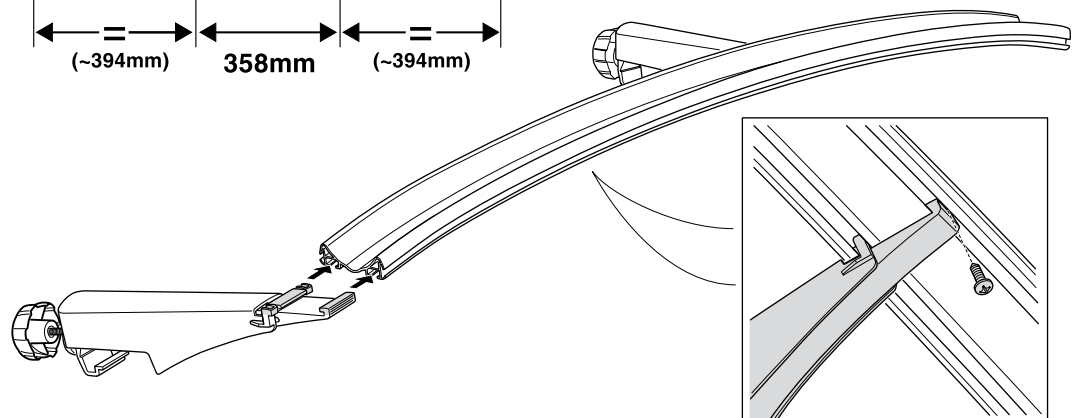

Bike adapter EuroClassic 9281

For EuroClassic G5 908/909

and EuroClassic G6 LED 928/929

928100

THULE[®]
SWEDEN

1

2

6