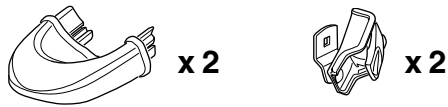

Bike adapter EuroClassic 9281

For EuroClassic G5 908/909

and EuroClassic G6 LED 928/929

928100

THULE[®]
SWEDEN

1

2

6