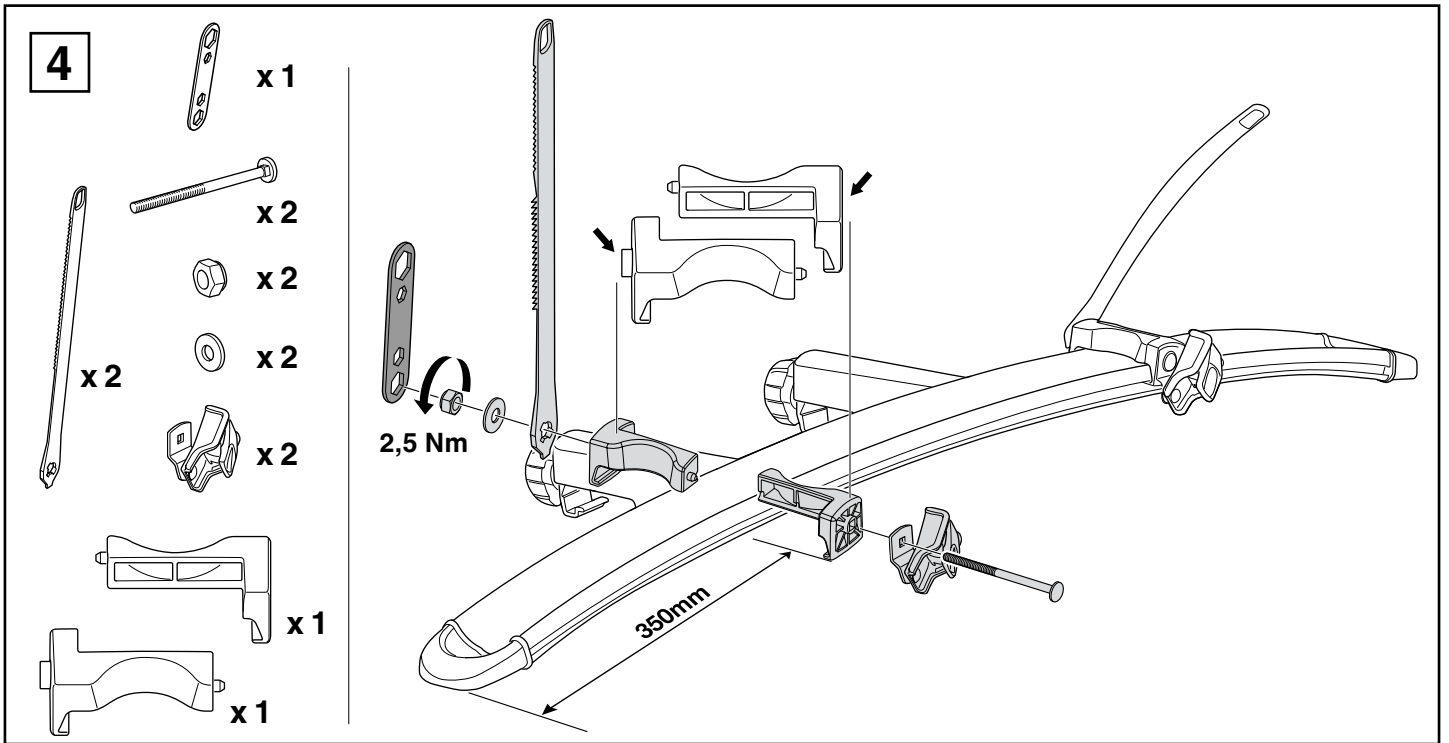

Bike adapter EuroClassic 9281

For EuroClassic G5 908/909

and EuroClassic G6 LED 928/929

928100

THULE[®]
SWEDEN

1

2

6