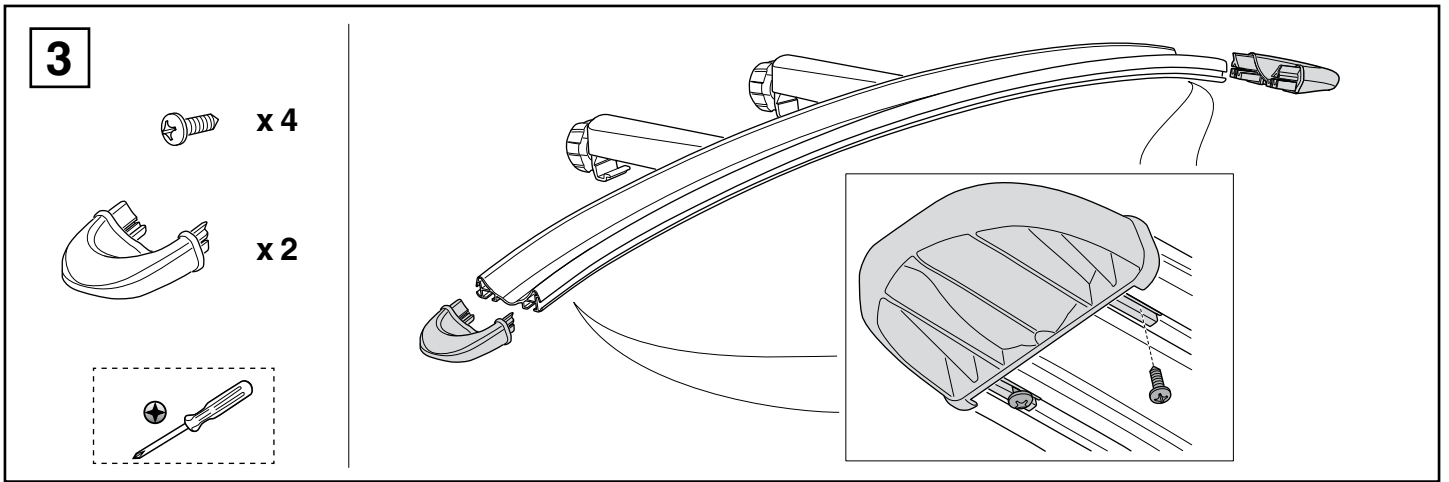

Bike adapter EuroClassic 9281

For EuroClassic G5 908/909

and EuroClassic G6 LED 928/929

928100

THULE[®]
SWEDEN

1

2

6