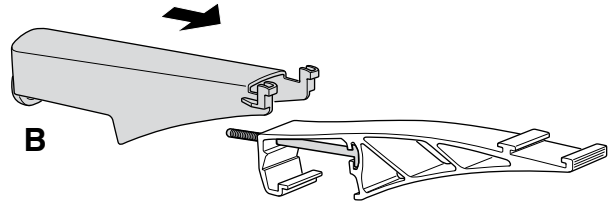

Bike adapter EuroClassic 9281

For EuroClassic G5 908/909

and EuroClassic G6 LED 928/929

928100

THULE[®]
SWEDEN

1

2

6