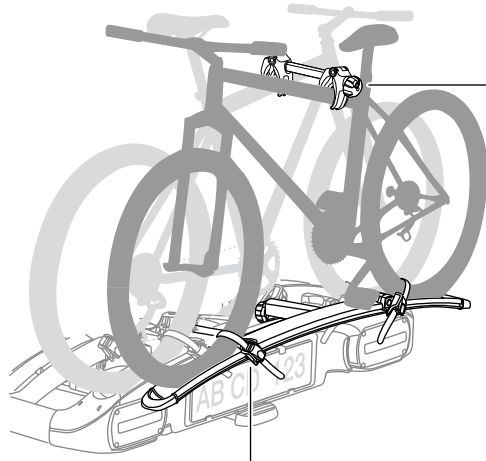

6

key x1

x1

i

A

B

C

THULE®
SWEDEN

Box 69, 330 33 Hillerstorp, SWEDEN
www.thule.com

501-7601-01