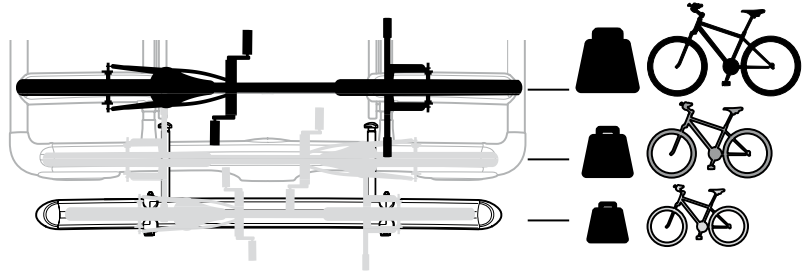

6

key x1

x1

i

A

B

C

THULE®
SWEDEN

Box 69, 330 33 Hillerstorp, SWEDEN
www.thule.com

501-7601-01