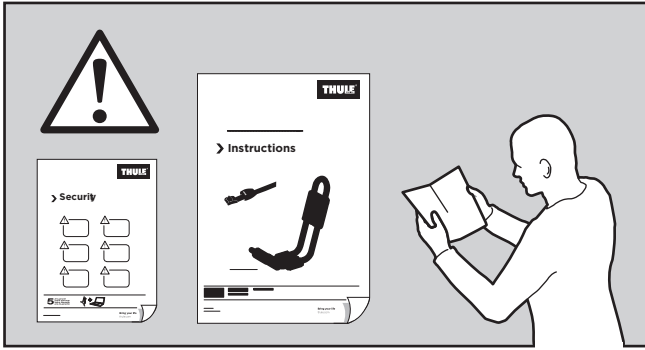

# ➤ Instructions

Kayak carrier

**CITY CRASH**  
Complies with ISO norm

**835101**

C.20140820

501-6769-11

**2**

x2