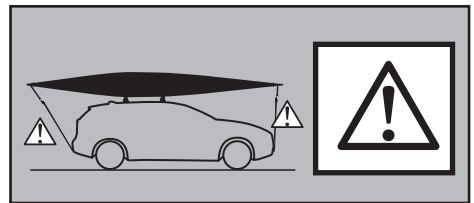

EN Accessories	UK Аксессуары	838 x2