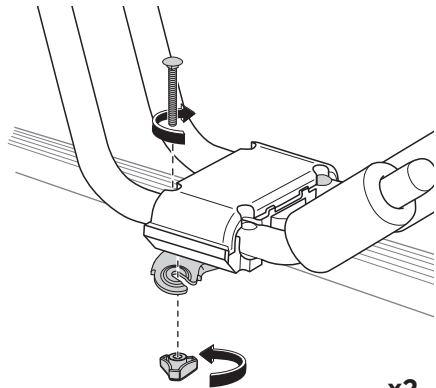

2

x2

x2

x2

i

**Thule
T-track adapter 881**