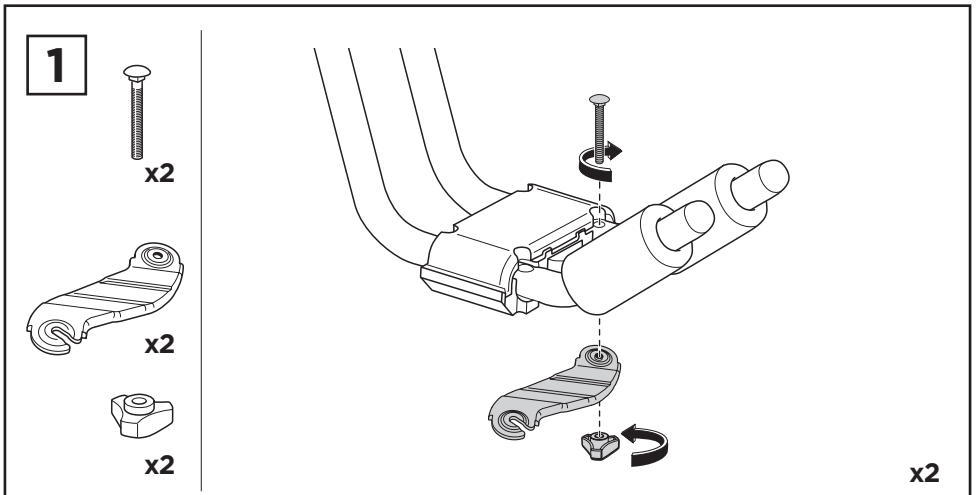

# ➤ Instructions

Kayak carrier

**CITY CRASH**  
Complies with ISO norm

**835101**

C.20140820

501-6769-11

**2**

x2