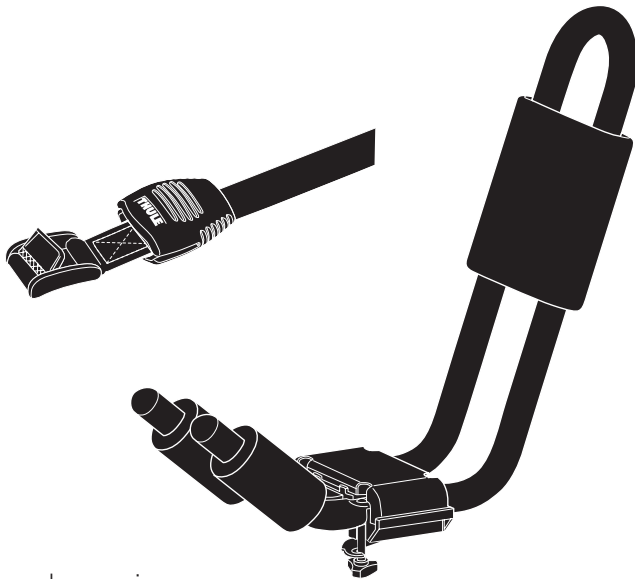

## Thule Hull-a-port 835-1

# ➤ Instructions

Kayak carrier

**CITY CRASH**  
Complies with ISO norm

**835101**

C.20140820

501-6769-11

**2**

x2