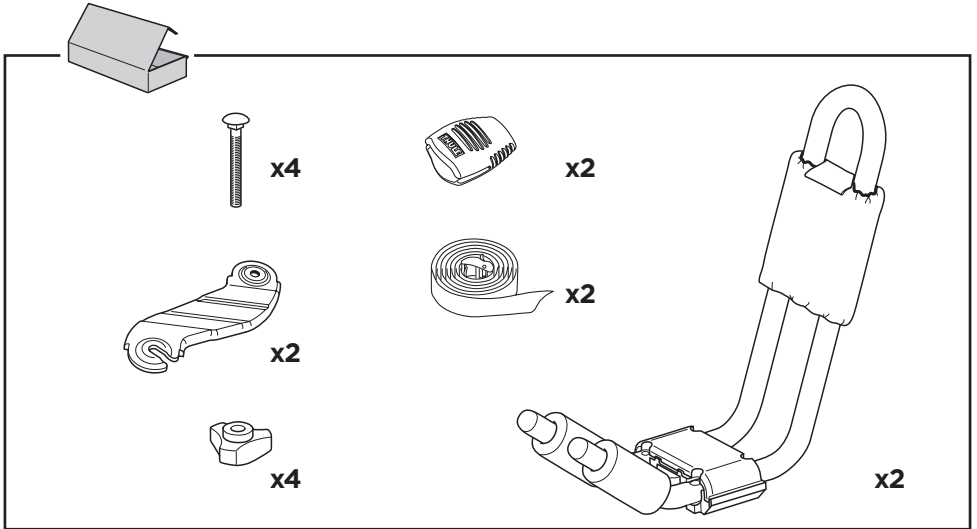

# ➤ Instructions

Kayak carrier

**CITY CRASH**  
Complies with ISO norm

**835101**

C.20140820

501-6769-11

**2**

x2