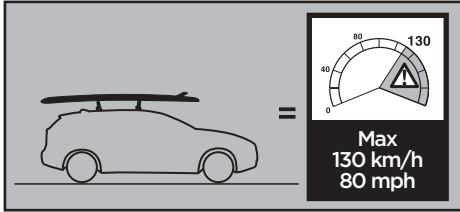

- EN Accessories
- DE Zubehör
- FR Accessoires
- NL Accessoires
- IT Accessori
- ES Accesorios
- PT Acessórios
- SV Tillbehör
- DK Tilbehør
- NE Tilbehør
- FI Lisävarusteet
- ET Lisavarustus
- LV Piederumi
- LT Priedai
- PL Akcesoria
- RU Аксессуары
- UK Аксесуары

- BG Принадлежности
- CS Doplněk
- SK Príslušenstvo
- SL Dodatki
- HR/BiH Dodaci
- RO Accesorii
- HU Tartozékok
- EL Εξαρτήματα
- TR Aksesuarlar
- المحلق AR
- אביזרים HE
- ZH 附件
- JA アクセサリー
- KO 액세서리
- TH อุปกรณ์เสริม

Thule One-Key System

- 512 (x2)
- 544 (x4)
- 596 (x6)
- 588 (x8)
- 510 (x10)
- 452 (x12)