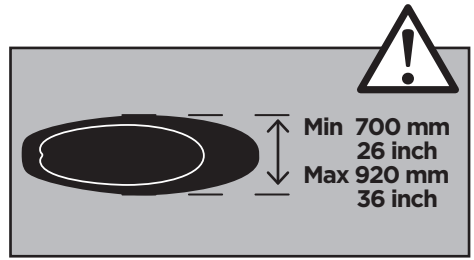

- EN Accessories
- DE Zubehör
- FR Accessoires
- NL Accessoires
- IT Accessori
- ES Accesorios
- PT Acessórios
- SV Tillbehör
- DK Tilbehør
- NE Tilbehør
- FI Lisävarusteet
- ET Lisavarustus
- LV Piederumi
- LT Priedai
- PL Akcesoria
- RU Аксессуары
- UK Аксесуары

- BG Принадлежности
- CS Doplněk
- SK Príslušenstvo
- SL Dodatki
- HR/BiH Dodaci
- RO Accesorii
- HU Tartozékok
- EL Εξαρτήματα
- TR Aksesuarlar
- المحلق AR
- אביזרים HE
- ZH 附件
- JA アクセサリー
- KO 액세서리
- TH อุปกรณ์เสริม

Thule One-Key System

- 512 (x2)
- 544 (x4)
- 596 (x6)
- 588 (x8)
- 510 (x10)
- 452 (x12)