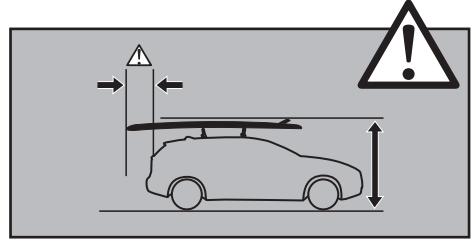

- EN Accessories
- DE Zubehör
- FR Accessoires
- NL Accessoires
- IT Accessori
- ES Accesorios
- PT Acessórios
- SV Tillbehör
- DK Tilbehør
- NE Tilbehør
- FI Lisävarusteet
- ET Lisavarustus
- LV Piederumi
- LT Priedai
- PL Akcesoria
- RU Аксессуары
- UK Аксесуары

- BG Принадлежности
- CS Doplněk
- SK Príslušenstvo
- SL Dodatki
- HR/BiH Dodaci
- RO Accesorii
- HU Tartozékok
- EL Εξαρτήματα
- TR Aksesuarlar
- المحلق AR
- אביזרים HE
- ZH 附件
- JA アクセサリー
- KO 액세서리
- TH อุปกรณ์เสริม

Thule One-Key System

- 512 (x2)
- 544 (x4)
- 596 (x6)
- 588 (x8)
- 510 (x10)
- 452 (x12)