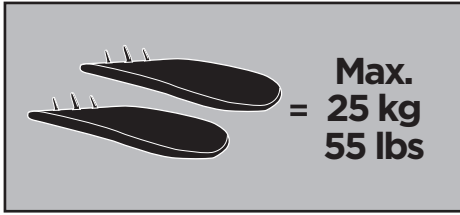

- EN Accessories
- DE Zubehör
- FR Accessoires
- NL Accessoires
- IT Accessori
- ES Accesorios
- PT Acessórios
- SV Tillbehör
- DK Tilbehør
- NE Tilbehør
- FI Lisävarusteet
- ET Lisavarustus
- LV Piederumi
- LT Priedai
- PL Akcesoria
- RU Аксессуары
- UK Аксесуары

- BG Принадлежности
- CS Doplněk
- SK Príslušenstvo
- SL Dodatki
- HR/BiH Dodaci
- RO Accesorii
- HU Tartozékok
- EL Εξαρτήματα
- TR Aksesuarlar
- المحلق AR
- אביזרים HE
- ZH 附件
- JA アクセサリー
- KO 액세서리
- TH อุปกรณ์เสริม

Thule One-Key System

- 512 (x2)
- 544 (x4)
- 596 (x6)
- 588 (x8)
- 510 (x10)
- 452 (x12)