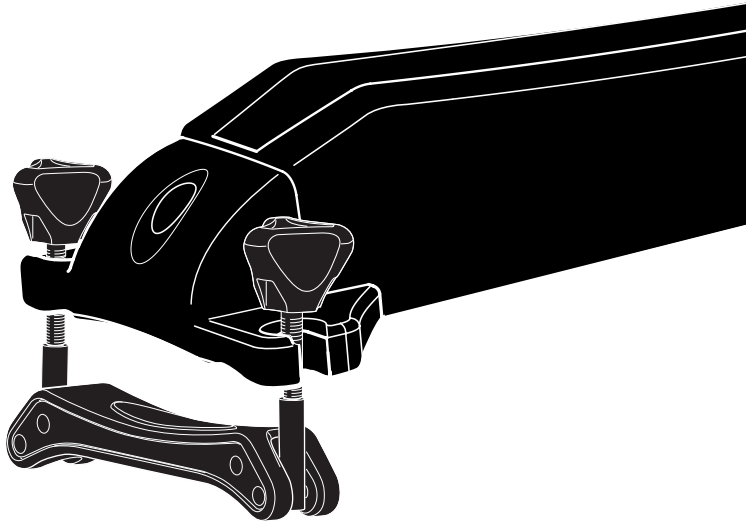

Thule SUP Shuttle 811

➤ Instructions

CITY CRASH

Complies with ISO norm

Thule WingBar/
Thule Aeroblade

Thule AeroBar

SquareBar

Thule ProBar