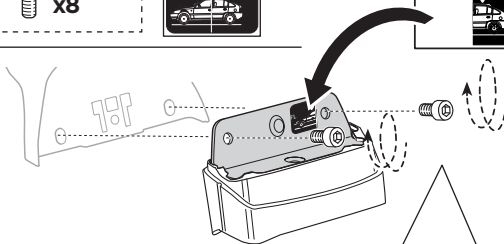

B

A

x1

EN Only a few turns
DE Nur wenige Umdrehungen
FR Quelques tours uniquement
NL Slechts enkele slagen
IT Solo qualche giro
ES Sólo algunas vueltas
PT Apenas algumas voltas
SV Endast några varv
DK Kun nogle få omgange
NO Bare noen få omdreininger
FI Vain muutama kierros

ET Ainult mõni pööre
LV Tikai daži apgriezieni
LT Tik keli pasukimai
PL Wystarczy kilka obrotów
RU Только несколько оборотов
UK Лише декілька обертів
BG Само няколко завъртания
CS Pouze několik otáček
SK Len niekoľko otáčok
SL Le nekaj obratov
HR/BIH Samo nekoliko okreta

RO Doar câteva rotiri
HU Csak néhány fordítás
EL Μόνο λίγες περιστροφές
TR Yalnızca birkaç tur

بعض دورات فقط **AR**

רק מספר סיבובים **HE**

ZH 仅几圈
JA 2～3回転のみ
KO 몇 번만 돌리면 됨
TH เพียงสองสามรอบ

3

01

x2

02

x2