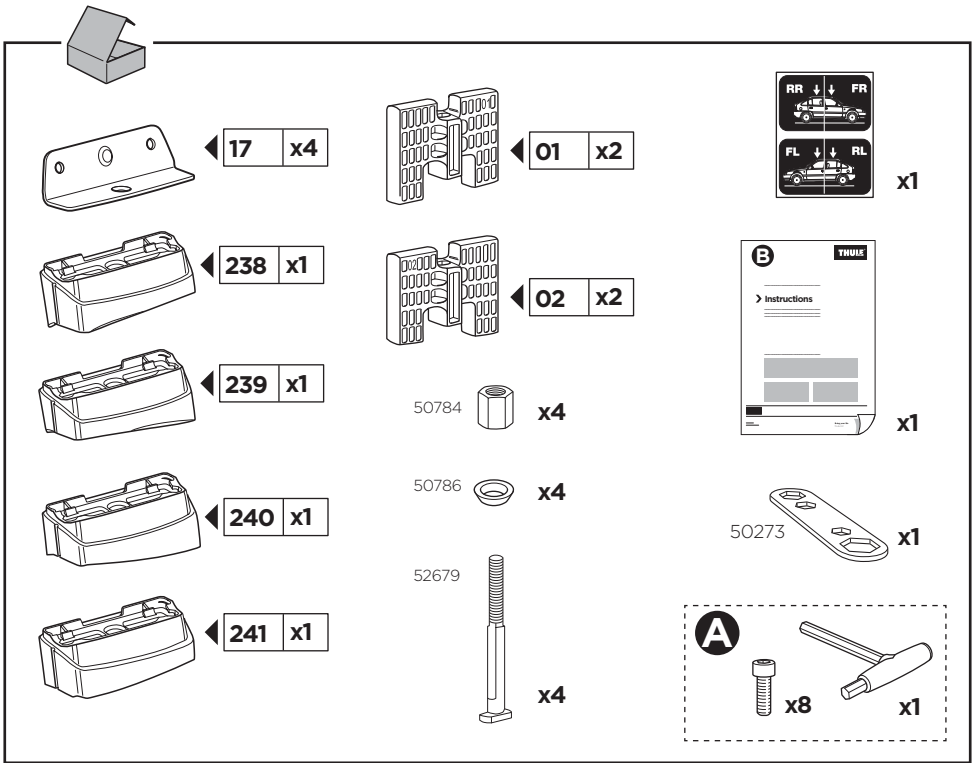

# > Instructions

MERCEDES A-Class, 5-dr Hatchback, 18-

This kit is only for vehicles with fixpoint mounting.

ISO 11154-E

183173

C.20180705  
509-3173-01

Bring your life  
thule.com

**2** A