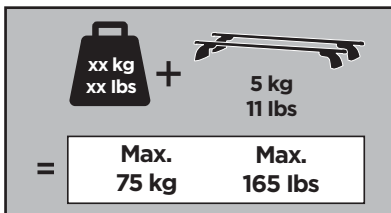

# > Instructions

MERCEDES A-Class, 5-dr Hatchback, 18-

This kit is only for vehicles with fixpoint mounting.

ISO 11154-E

183173

C.20180705  
509-3173-01

Bring your life  
thule.com

**2** A