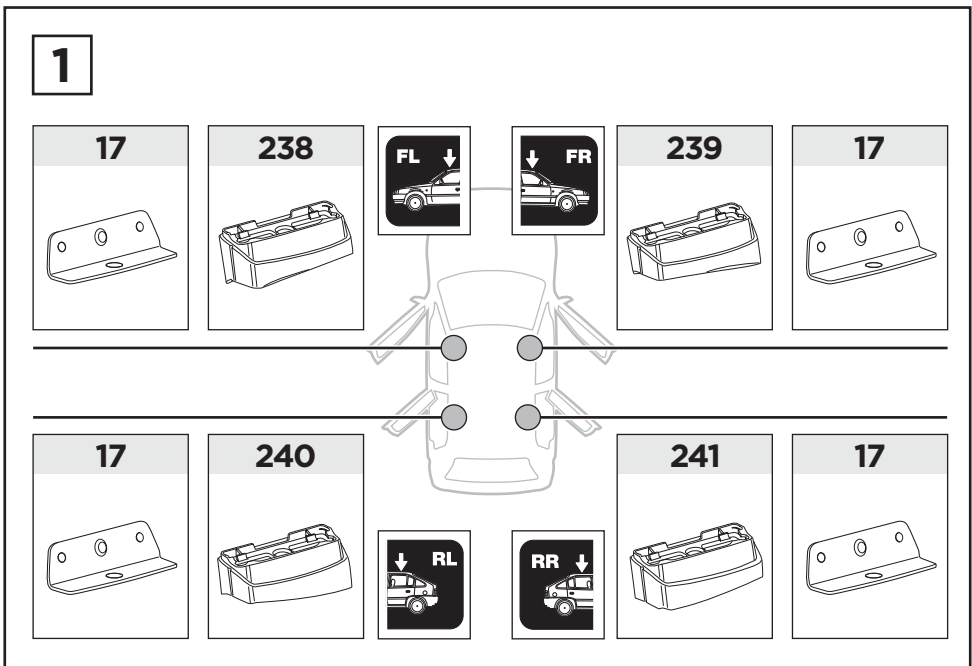

# > Instructions

MERCEDES A-Class, 5-dr Hatchback, 18-

This kit is only for vehicles with fixpoint mounting.

ISO 11154-E

183173

C.20180705  
509-3173-01

Bring your life  
thule.com

**2** A