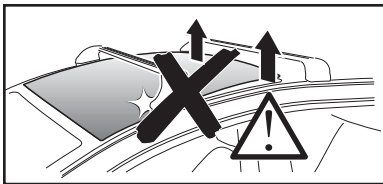

# > Instructions

MERCEDES A-Class, 5-dr Hatchback, 18-

This kit is only for vehicles with fixpoint mounting.

ISO 11154-E

183173

C.20180705  
509-3173-01

Bring your life  
thule.com

**2** A