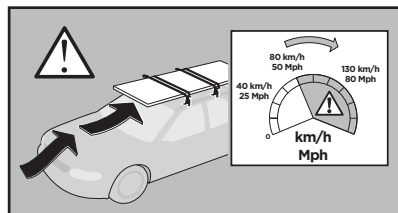

# > Instructions

MERCEDES A-Class, 5-dr Hatchback, 18-

This kit is only for vehicles with fixpoint mounting.

ISO 11154-E

183173

C.20180705  
509-3173-01

Bring your life  
thule.com

**2** A