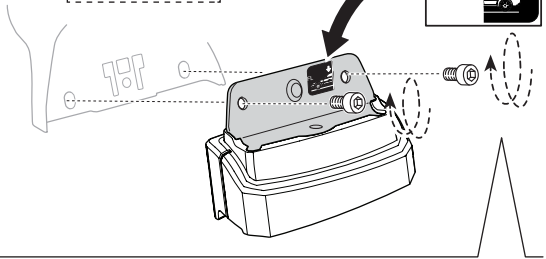

Thule XT Kit 3159

> Instructions

MERCEDES GLC, 4-dr Coupé, 17-

This kit is only for vehicles with fixpoint mounting.

ISO 11154-E

183159
C.20161209
509-3159-01

Bring your life
thule.com

2**A****B**