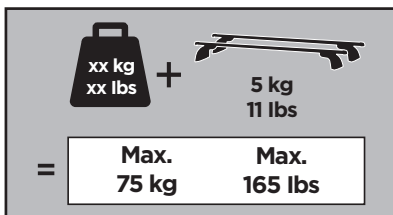

Thule XT Kit 3159

> Instructions

MERCEDES GLC, 4-dr Coupé, 17-

This kit is only for vehicles with fixpoint mounting.

ISO 11154-E

183159
C.20161209
509-3159-01

Bring your life
thule.com

2**A****B**