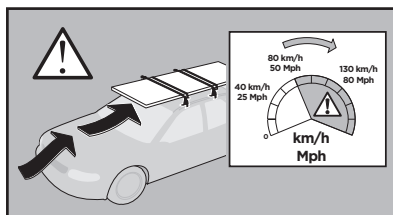

Thule XT Kit 3159

> Instructions

MERCEDES GLC, 4-dr Coupé, 17-

This kit is only for vehicles with fixpoint mounting.

ISO 11154-E

183159
C.20161209
509-3159-01

Bring your life
thule.com

2**A****B**