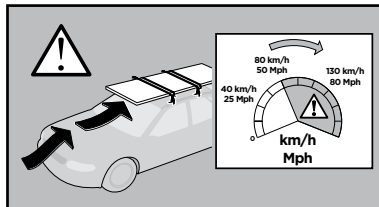

Thule XT Kit 3150

> Instructions

- VW California, 4-dr Bus, (T5) 03-15, (T6) 15-
- VW Caravelle, 4-dr Bus, (T5) 03-15, (T6) 15-
- VW Multivan, 4-dr Bus, (T5) 03-15, (T6) 15-
- VW Shuttle, 4-dr Bus, (T5) 03-15, (T6) 15-
- VW Transporter, 4-dr Van, (T5) 03-15, (T6) 15-

This kit is only for vehicles with fixpoint mounting.