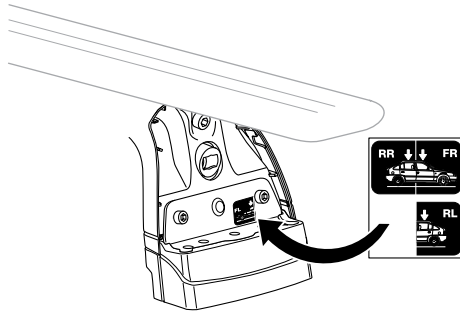

This kit is only for vehicles with fixpoint mounting.

ISO 11154-E

183150

C.20150914
509-3150-01

Bring your life
thule.com

3

x1

4