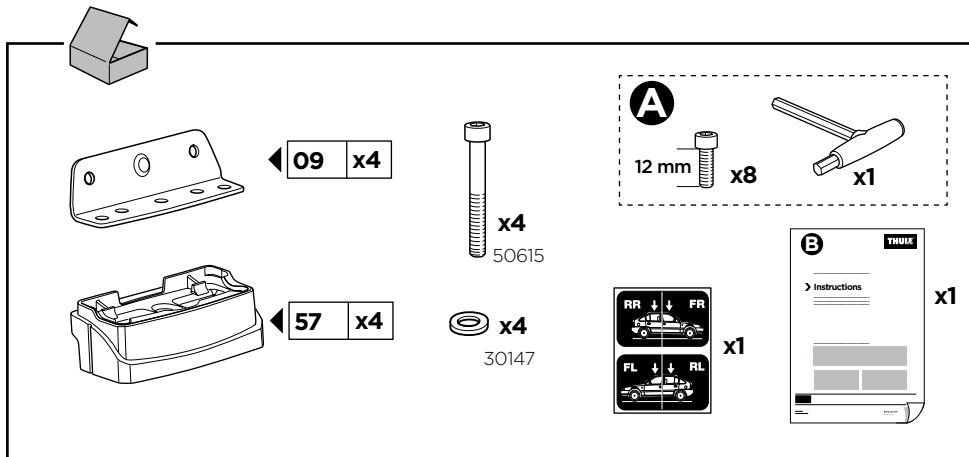

This kit is only for vehicles with fixpoint mounting.

ISO 11154-E

183150

C.20150914
509-3150-01

Bring your life
thule.com

3

x1

4