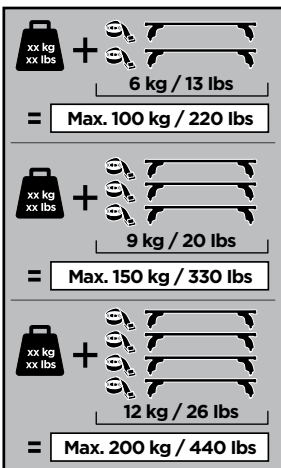

Thule XT Kit 3150

> Instructions

- VW California, 4-dr Bus, (T5) 03-15, (T6) 15-
- VW Caravelle, 4-dr Bus, (T5) 03-15, (T6) 15-
- VW Multivan, 4-dr Bus, (T5) 03-15, (T6) 15-
- VW Shuttle, 4-dr Bus, (T5) 03-15, (T6) 15-
- VW Transporter, 4-dr Van, (T5) 03-15, (T6) 15-

This kit is only for vehicles with fixpoint mounting.

ISO 11154-E

183150

C.20150914
509-3150-01

Bring your life
thule.com

3

x1

4