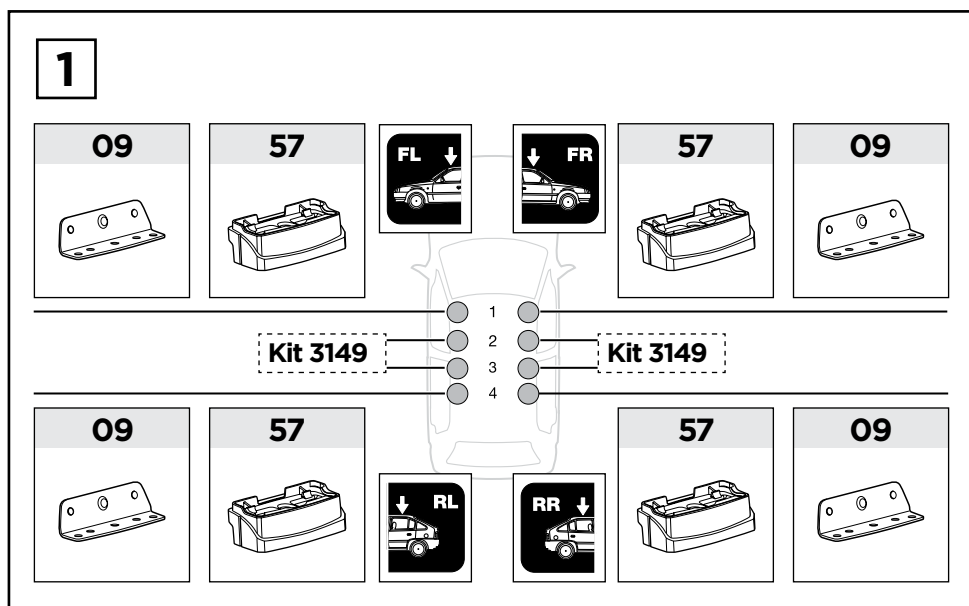

This kit is only for vehicles with fixpoint mounting.

ISO 11154-E

183150

C.20150914
509-3150-01

Bring your life
thule.com

3

x1

4