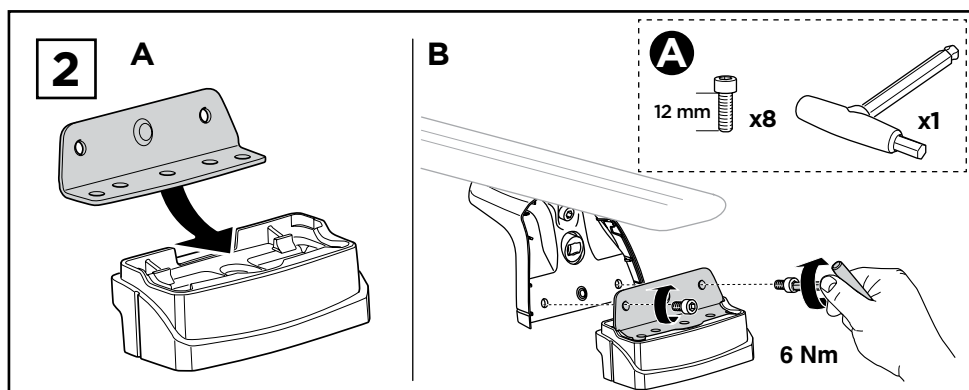

This kit is only for vehicles with fixpoint mounting.

ISO 11154-E

183150

C.20150914
509-3150-01

Bring your life
thule.com

3

x1

4