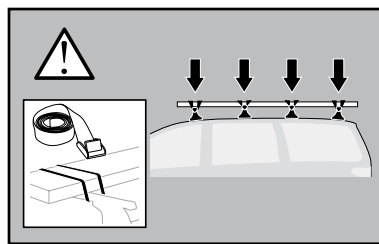

Thule XT Kit 3150

> Instructions

- VW California, 4-dr Bus, (T5) 03-15, (T6) 15-
- VW Caravelle, 4-dr Bus, (T5) 03-15, (T6) 15-
- VW Multivan, 4-dr Bus, (T5) 03-15, (T6) 15-
- VW Shuttle, 4-dr Bus, (T5) 03-15, (T6) 15-
- VW Transporter, 4-dr Van, (T5) 03-15, (T6) 15-

This kit is only for vehicles with fixpoint mounting.

ISO 11154-E

183150

C.20150914
509-3150-01

Bring your life
thule.com

3

x1

4