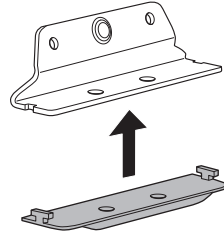

2

A

B

A

16 mm x8/x12

1. **EN** Only a few turns
   DE Nur wenige Umdrehungen
   FR Quelques tours uniquement
   NL Slechts enkele slagen
   IT Solo qualche giro
   ES Sólo algunas vueltas
   PT Noções básicas
   SV Endast några varv
   DK Kun nogle få omgange
   NE Bare noen få omdreininger
   FI Vain muutama kierros
   ET Ainult mõni pööre
   LV Tikai dažī apgriezieni
   LT Tik keli pasukimai
   PL Wystarczy kilka obrotów
   RU Только несколько оборотов

1. **UK** Лише декілька обертів
   BG Само няколко завъртания
   CS Pouze několik otáček
   SK Len niekoľko otáčok
   SL Le nekaj obratov
   HR/BIH Samo nekoliko okreta
   RO Doar câteva rotiri
   HU Csak néhány fordítás
   EL Μόνο λίγες περιστροφές
   TR Yalnızca birkaç tur

بعض دورات فقط **AR**
רק מספר סיבובים **HE**

1. **ZH** 仅几圈
   JA 2～3回転のみ
   KO 몇 번만 돌리면 됨
   TH เพียงสองสามรอบ

3