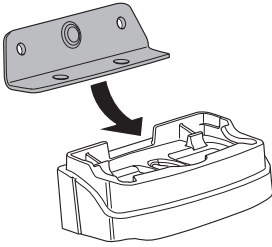

2

A

B

A

16 mm x8/x12

1. **EN** Only a few turns
   DE Nur wenige Umdrehungen
   FR Quelques tours uniquement
   NL Slechts enkele slagen
   IT Solo qualche giro
   ES Sólo algunas vueltas
   PT Noções básicas
   SV Endast några varv
   DK Kun nogle få omgange
   NE Bare noen få omdreininger
   FI Vain muutama kierros
   ET Ainult mõni pööre
   LV Tikai dažī apgriezieni
   LT Tik keli pasukimai
   PL Wystarczy kilka obrotów
   RU Только несколько оборотов

1. **UK** Лише декілька обертів
   BG Само няколко завъртания
   CS Pouze několik otáček
   SK Len niekoľko otáčok
   SL Le nekaj obratov
   HR/BIH Samo nekoliko okreta
   RO Doar câteva rotiri
   HU Csak néhány fordítás
   EL Μόνο λίγες περιστροφές
   TR Yalnızca birkaç tur

بعض دورات فقط **AR**
רק מספר סיבובים **HE**

1. **ZH** 仅几圈
   JA 2～3回転のみ
   KO 몇 번만 돌리면 됨
   TH เพียงสองสามรอบ

3