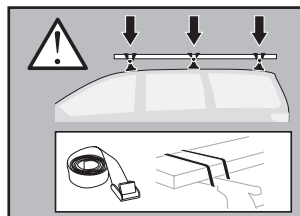

Thule XT Kit 3123

> Instructions

FORD Transit Custom, 4-dr Van, 13-
FORD Tourneo Custom, 5-dr Bus, 13-

This kit is only for vehicles with fixpoint mounting.

	+		=	Max. 100 kg Max. 220 lbs
xx kg xx lbs		5 kg 11 lbs		
	+		=	Max. 150 kg Max. 330 lbs
xx kg xx lbs		9 kg 20 lbs		