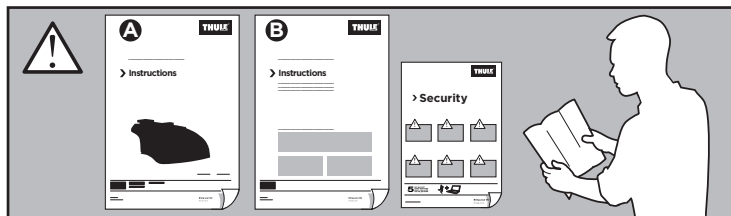

Thule XT Kit 3123

> Instructions

FORD Transit Custom, 4-dr Van, 13-
FORD Tourneo Custom, 5-dr Bus, 13-

This kit is only for vehicles with fixpoint mounting.

	+		=	Max. 100 kg Max. 220 lbs
xx kg xx lbs		5 kg 11 lbs		
	+		=	Max. 150 kg Max. 330 lbs
xx kg xx lbs		9 kg 20 lbs		

ISO 11154-E

183123

C.20160926
509-3123-05

Bring your life
thule.com