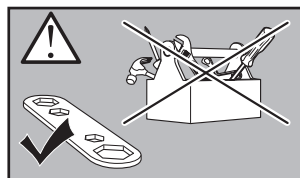

Thule XT Kit 3123

> Instructions

FORD Transit Custom, 4-dr Van, 13-
FORD Tourneo Custom, 5-dr Bus, 13-

This kit is only for vehicles with fixpoint mounting.

	+		=	Max. 100 kg Max. 220 lbs
xx kg xx lbs		5 kg 11 lbs		
	+		=	Max. 150 kg Max. 330 lbs
xx kg xx lbs		9 kg 20 lbs		

ISO 11154-E

183123

C.20160926
509-3123-05

Bring your life
thule.com