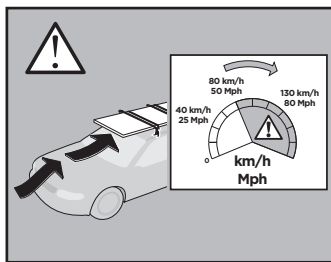

Thule XT Kit 3123

> Instructions

FORD Transit Custom, 4-dr Van, 13-
FORD Tourneo Custom, 5-dr Bus, 13-

This kit is only for vehicles with fixpoint mounting.

	+		=	Max. 100 kg Max. 220 lbs
xx kg xx lbs		5 kg 11 lbs		
	+		=	Max. 150 kg Max. 330 lbs
xx kg xx lbs		9 kg 20 lbs		