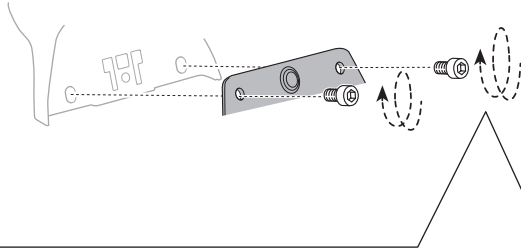

2

A

B

A

16 mm x8/x12

1. **EN** Only a few turns
   DE Nur wenige Umdrehungen
   FR Quelques tours uniquement
   NL Slechts enkele slagen
   IT Solo qualche giro
   ES Sólo algunas vueltas
   PT Noções básicas
   SV Endast några varv
   DK Kun nogle få omgange
   NE Bare noen få omdreininger
   FI Vain muutama kierros
   ET Ainult mõni pööre
   LV Tikai dažī apgriezieni
   LT Tik keli pasukimai
   PL Wystarczy kilka obrotów
   RU Только несколько оборотов

1. **UK** Лише декілька обертів
   BG Само няколко завъртания
   CS Pouze několik otáček
   SK Len niekoľko otáčok
   SL Le nekaj obratov
   HR/BIH Samo nekoliko okreta
   RO Doar câteva rotiri
   HU Csak néhány fordítás
   EL Μόνο λίγες περιστροφές
   TR Yalnızca birkaç tur

بعض دورات فقط **AR**
רק מספר סיבובים **HE**

1. **ZH** 仅几圈
   JA 2～3回転のみ
   KO 몇 번만 돌리면 됨
   TH เพียงสองสามรอบ

3