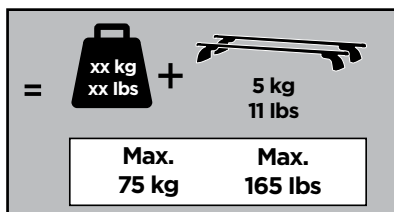

Thule XT Kit 3117

> Instructions

INFINITI Q30, 5-dr Hatchback, 16-

MERCEDES A-Class (W176), 5-dr Hatchback, 12-18

MERCEDES CLA Shooting Brake (X117), 5-dr Estate, 15-

This kit is only for vehicles with fixpoint mounting.