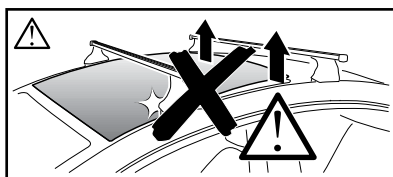

Thule XT Kit 3117

> Instructions

INFINITI Q30, 5-dr Hatchback, 16-

MERCEDES A-Class (W176), 5-dr Hatchback, 12-18

MERCEDES CLA Shooting Brake (X117), 5-dr Estate, 15-