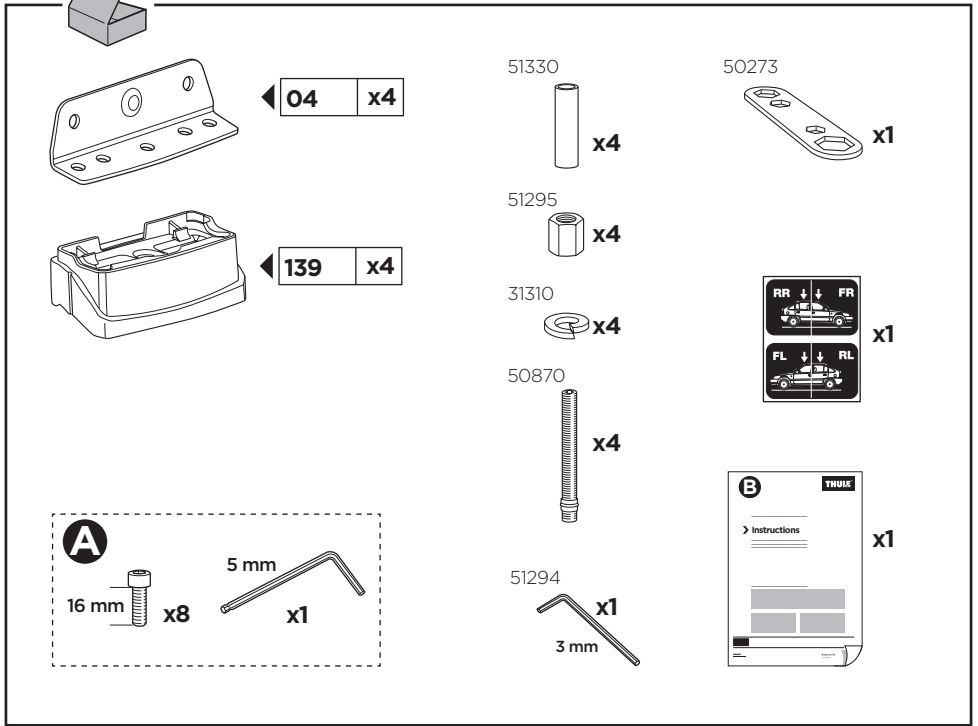

# > Instructions

PORSCHE Panamera, 5-dr Hatchback, 09-16

This kit is only for vehicles with fixpoint mounting.

ISO 11154-E

183098

C.20170209  
509-3098-02

Bring your life  
thule.com

**2****A****B**