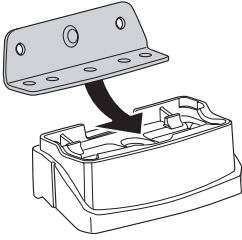

# > Instructions

PORSCHE Panamera, 5-dr Hatchback, 09-16

This kit is only for vehicles with fixpoint mounting.

ISO 11154-E

183098

C.20170209  
509-3098-02

Bring your life  
thule.com

**2****A****B**