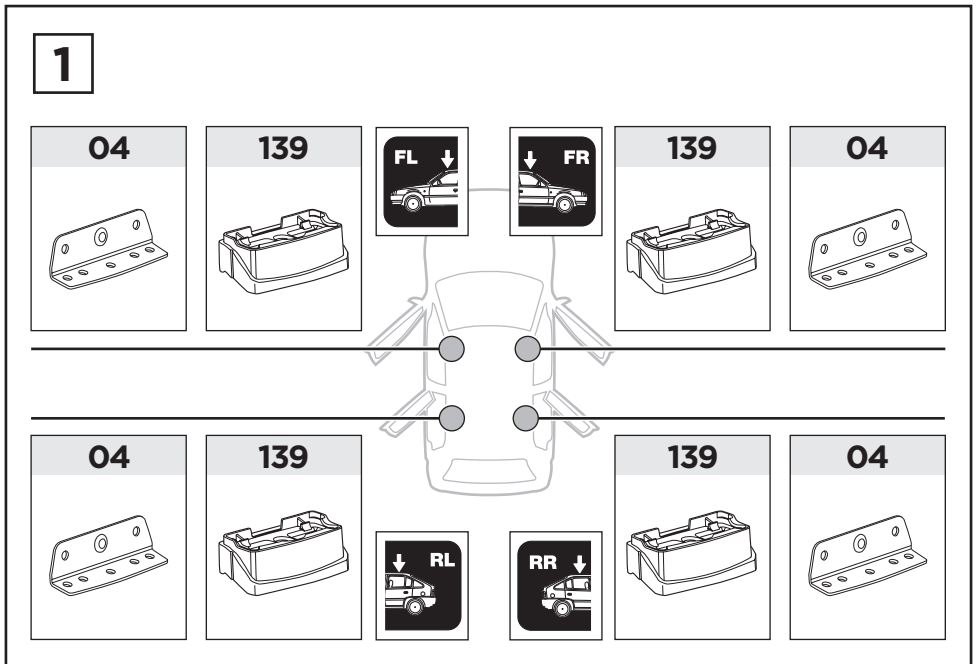

# > Instructions

PORSCHE Panamera, 5-dr Hatchback, 09-16

This kit is only for vehicles with fixpoint mounting.

ISO 11154-E

183098

C.20170209  
509-3098-02

Bring your life  
thule.com

**2****A****B**