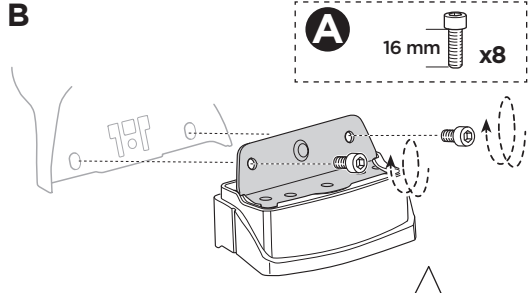

# > Instructions

PORSCHE Panamera, 5-dr Hatchback, 09-16

This kit is only for vehicles with fixpoint mounting.

ISO 11154-E

183098

C.20170209  
509-3098-02

Bring your life  
thule.com

**2****A****B**