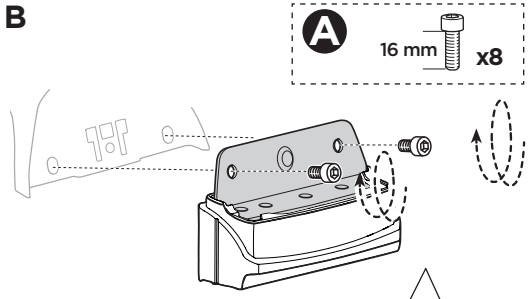

2

A

B

EN Only a few turns
DE Nur wenige Umdrehungen
FR Quelques tours uniquement
NL Slechts enkele slagen
IT Solo qualche giro
ES Sólo algunas vueltas
PT Noções básicas
SV Endast några varv
DK Kun nogle få omgange
NE Bare noen få omdreinger
FI Vain muutama kierros
ET Ainult mõni pööre
LV Tikai dažī apgriezieni
LT Tik keli pasukimai
PL Wystarczy kilka obrotów
RU Только несколько оборотов

UK Лише декілька обертів
BG Само няколко завъртания
CS Pouze několik otáček
SK Len niekoľko otáčok
SL Le nekaj obratov
HR/BiH Samo nekoliko okreta
RO Doar câteva rotiri
HU Csak néhány fordítás
EL Μόνο λίγες περιστροφές
TR Yalnızca birkaç tur

بعض دورات فقط

AR

רק מספר סיבובים

HE

ZH 仅几圈
JA 2～3回転のみ
KO 몇 번만 돌리면 됨
TH เพียงสองสามรอบ

3

x1