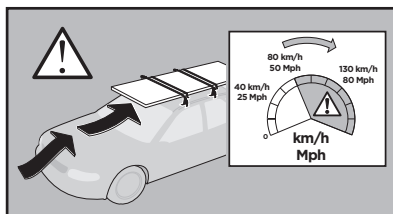

Thule XT Kit 3061

> Instructions

HYUNDAI i30, 5-dr Hatchback, 07-11

KIA Cee'd, 5-dr Hatchback, 07-11

KIA ProCee'd, 3-dr Hatchback, 08-13

This kit is only for vehicles with fixpoint mounting.

ISO 11154-E

183061