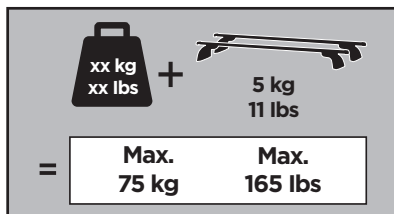

Thule XT Kit 3061

> Instructions

HYUNDAI i30, 5-dr Hatchback, 07-11

KIA Cee'd, 5-dr Hatchback, 07-11

KIA ProCee'd, 3-dr Hatchback, 08-13

This kit is only for vehicles with fixpoint mounting.

ISO 11154-E

183061