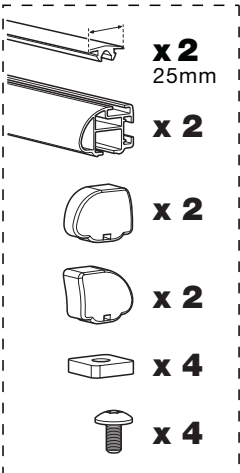

**RAPID
FIXPOINT XT**

3009
133009

Follow me...

646•3DFBF/501-3009-02

1

12 mm  x 8

OPEL Vivaro, 2-dr Single Cab, 01-
 RENAULT Trafic, 2-dr Single Cab, 01-

20 mm  x 4  x 4

NISSAN Primastar, 4/5-dr Van, 02-
 OPEL Vivaro, 4/5-dr Van, 01-
 OPEL Vivaro, 4/5-dr Van, 01- (With high roof)
 RENAULT Trafic, 4/5-dr Van, 01-
 RENAULT Trafic, 4/5-dr Van, 01- (With high roof)

20 mm  x 4  x 8

4

x 4

x 4

x 1

5

x 1

x 4

6