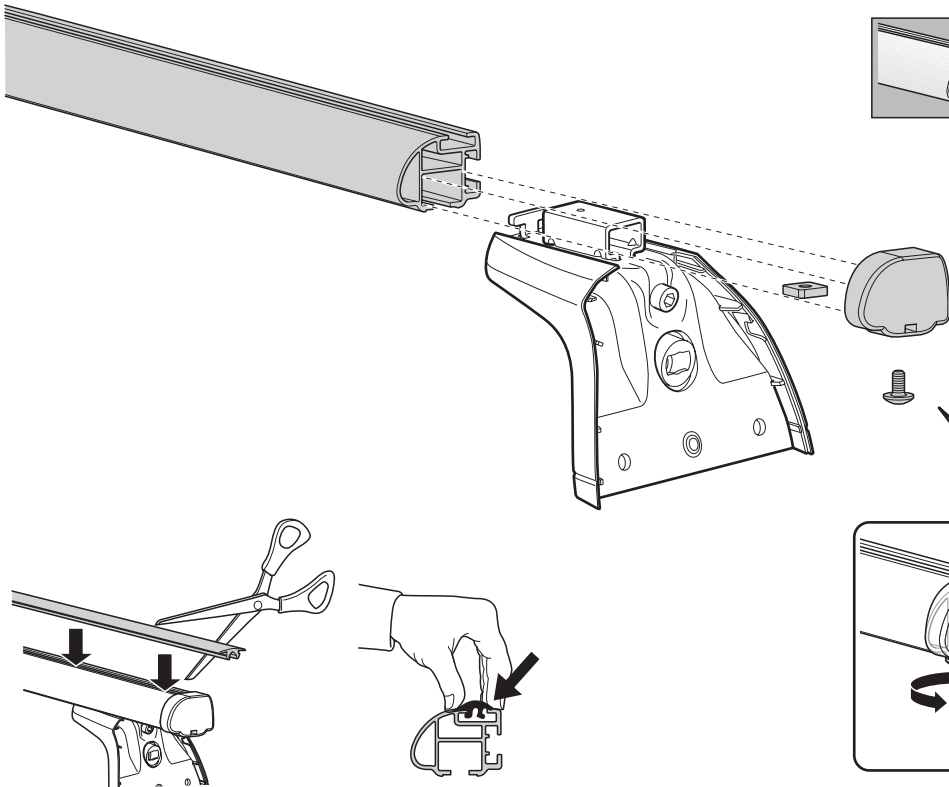

**RAPID
FIXPOINT XT**

3009
133009

Follow me...

646•3DFBF/501-3009-02

1

12 mm  x 8

OPEL Vivaro, 2-dr Single Cab, 01-
 RENAULT Trafic, 2-dr Single Cab, 01-

20 mm  x 4  x 4

NISSAN Primastar, 4/5-dr Van, 02-
 OPEL Vivaro, 4/5-dr Van, 01-
 OPEL Vivaro, 4/5-dr Van, 01- (With high roof)
 RENAULT Trafic, 4/5-dr Van, 01-
 RENAULT Trafic, 4/5-dr Van, 01- (With high roof)

20 mm  x 4  x 8