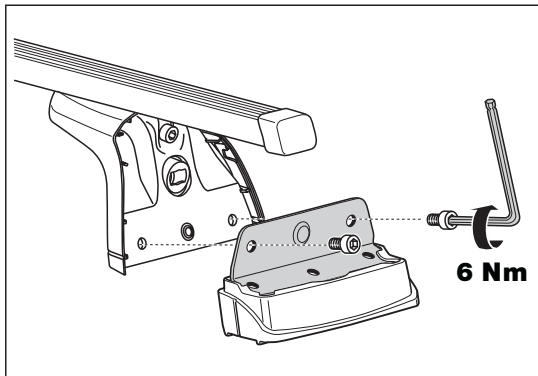

**RAPID
FIXPOINT XT**

3009
133009

Follow me...

646•3DFBF/501-3009-02

1

12 mm  x 8

OPEL Vivaro, 2-dr Single Cab, 01-
 RENAULT Trafic, 2-dr Single Cab, 01-

20 mm  x 4  x 4

NISSAN Primastar, 4/5-dr Van, 02-
 OPEL Vivaro, 4/5-dr Van, 01-
 OPEL Vivaro, 4/5-dr Van, 01- (With high roof)
 RENAULT Trafic, 4/5-dr Van, 01-
 RENAULT Trafic, 4/5-dr Van, 01- (With high roof)

20 mm  x 4  x 8