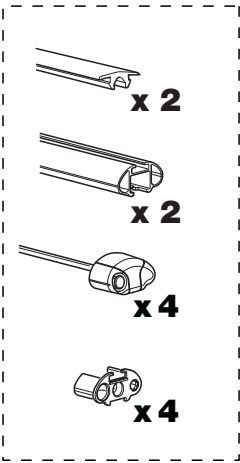

**RAPID
FIXPOINT XT**

3009
133009

Follow me...

646•3DFBF/501-3009-02

1

12 mm  x 8

OPEL Vivaro, 2-dr Single Cab, 01-
 RENAULT Trafic, 2-dr Single Cab, 01-

20 mm  x 4  x 4