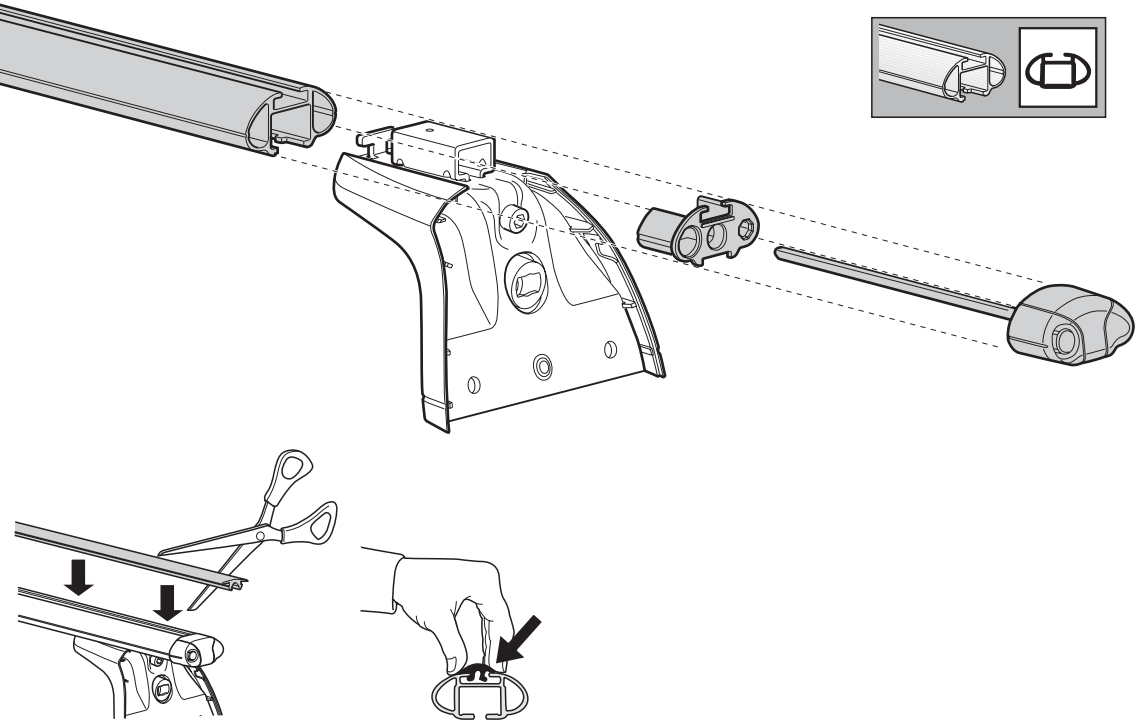

**RAPID
FIXPOINT XT**

3009
133009

Follow me...

646•3DFBF/501-3009-02

1

12 mm  x 8

OPEL Vivaro, 2-dr Single Cab, 01-
 RENAULT Trafic, 2-dr Single Cab, 01-

20 mm  x 4  x 4

NISSAN Primastar, 4/5-dr Van, 02-
 OPEL Vivaro, 4/5-dr Van, 01-
 OPEL Vivaro, 4/5-dr Van, 01- (With high roof)
 RENAULT Trafic, 4/5-dr Van, 01-
 RENAULT Trafic, 4/5-dr Van, 01- (With high roof)

20 mm  x 4  x 8