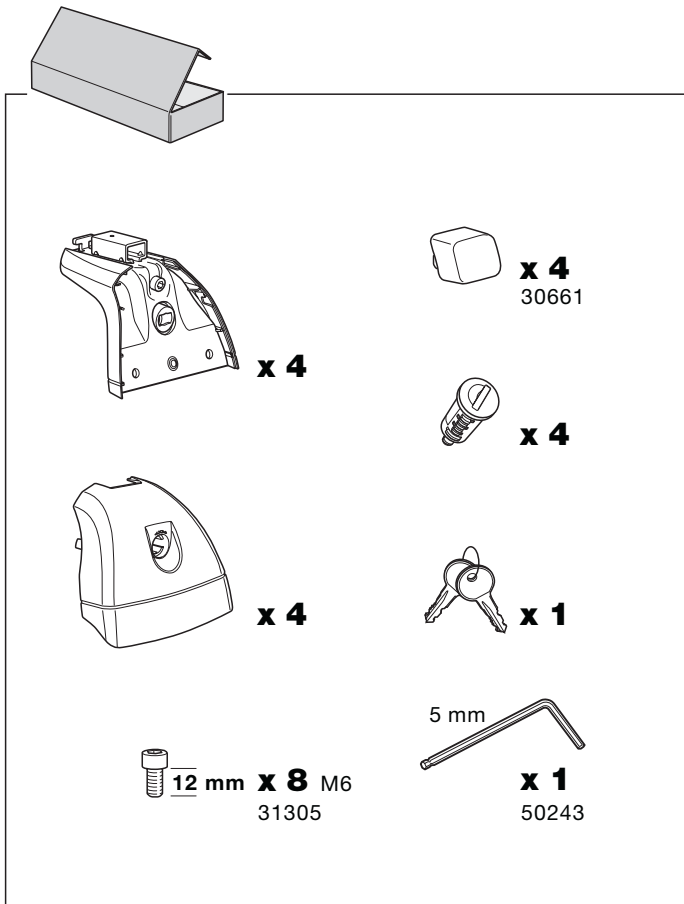

**RAPID
FIXPOINT XT**

3009
133009

Follow me...

646•3DFBF/501-3009-02

1

12 mm  x 8

OPEL Vivaro, 2-dr Single Cab, 01-
 RENAULT Trafic, 2-dr Single Cab, 01-

20 mm  x 4  x 4