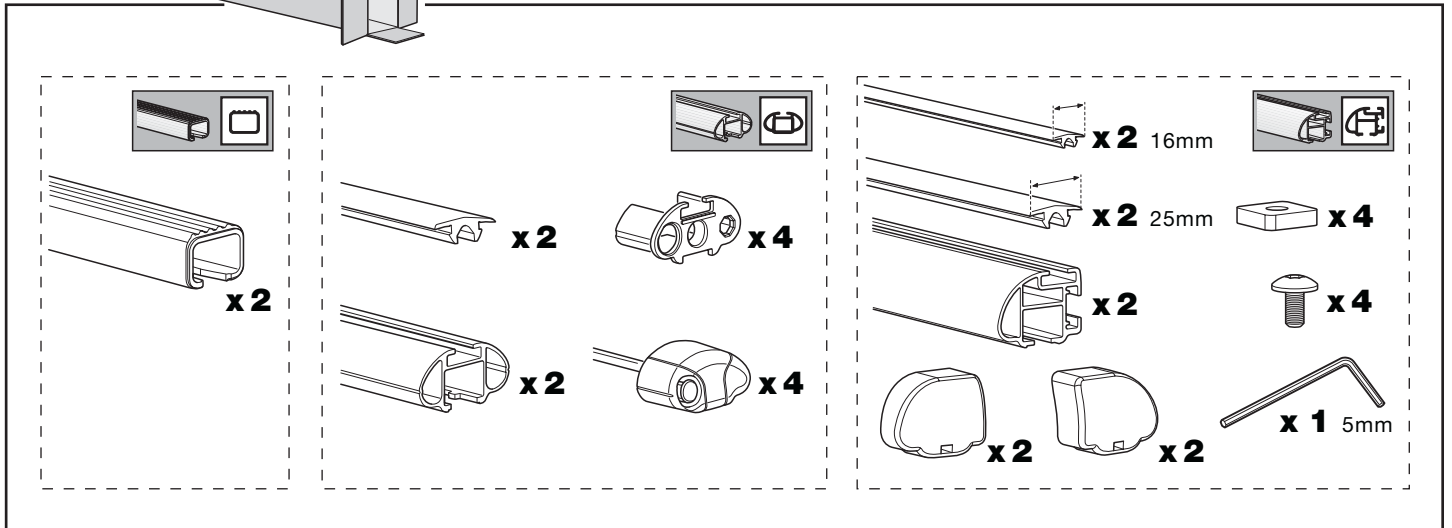

**RAPID
FIXPOINT XT**

3009
133009

Follow me...

646•3DFBF/501-3009-02

1

12 mm  x 8

OPEL Vivaro, 2-dr Single Cab, 01-
 RENAULT Trafic, 2-dr Single Cab, 01-

20 mm  x 4  x 4