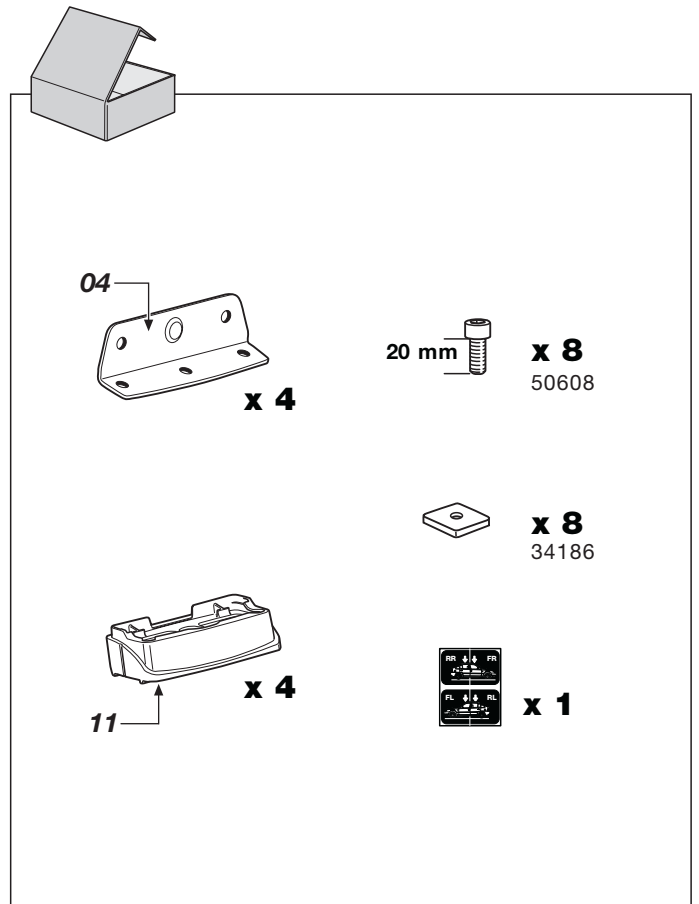

**RAPID
FIXPOINT XT**

3009
133009

Follow me...

646•3DFBF/501-3009-02

1

12 mm  x 8

OPEL Vivaro, 2-dr Single Cab, 01-
 RENAULT Trafic, 2-dr Single Cab, 01-

20 mm  x 4  x 4