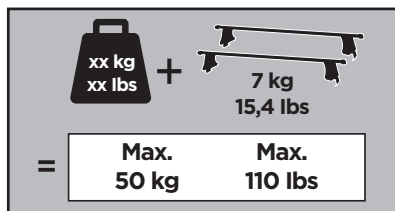

ISO 11154-E

141847
C.20170308
519-1847-01

Bring your life
thule.com