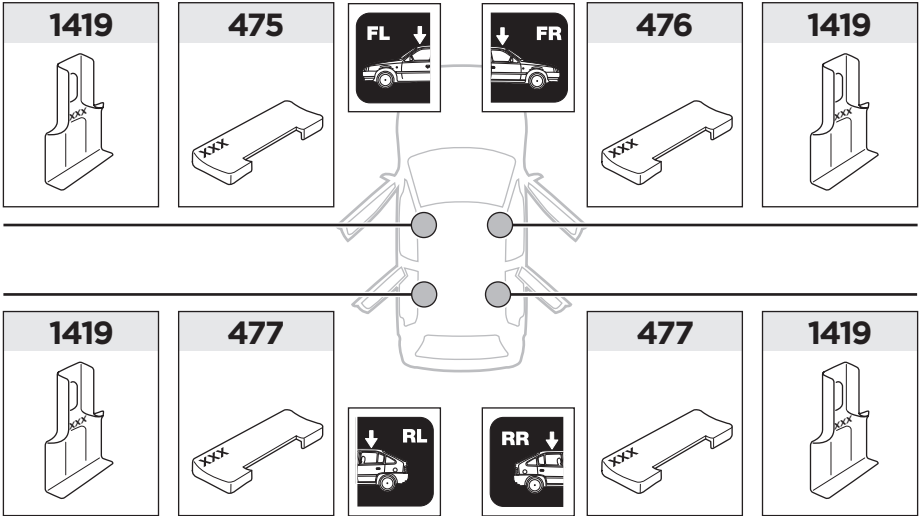

# > Instructions

HYUNDAI i30, 5-dr Hatchback, 17-

ISO 11154-E

141847  
C.20170308  
519-1847-01

Bring your life  
thule.com

475 x1

476 x1

477 x2

1419 x4

x1

x1

1

	X (scale)	X (mm)	X (inch)
HYUNDAI i30, 5-dr Hatchback, 17-	39,5	1046	41

	Y (scale)	Y (mm)	Y (inch)
HYUNDAI i30, 5-dr Hatchback, 17-	36,5	1016	40

**2**

**HYUNDAI i30, 5-dr Hatchback, 17-**

3

	W (mm)	Z (mm)	W (inch)	Z (inch)
<b>HYUNDAI i30, 5-dr Hatchback, 17-</b>	<b>200</b>	<b>700</b>	<b>7 7/8</b>	<b>27 1/2</b>