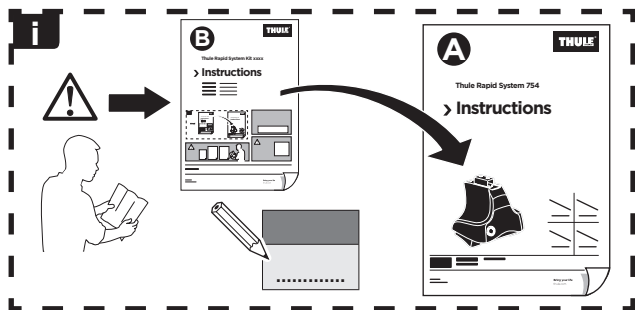

# > Instructions

HYUNDAI i30, 5-dr Hatchback, 17-

ISO 11154-E

141847  
C.20170308  
519-1847-01

Bring your life  
thule.com

475 x1

476 x1

477 x2

1419 x4

x1

x1

1

	X (scale)	X (mm)	X (inch)
HYUNDAI i30, 5-dr Hatchback, 17-	39,5	1046	41

	Y (scale)	Y (mm)	Y (inch)
HYUNDAI i30, 5-dr Hatchback, 17-	36,5	1016	40

**2**

**HYUNDAI i30, 5-dr Hatchback, 17-**

3

	W (mm)	Z (mm)	W (inch)	Z (inch)
<b>HYUNDAI i30, 5-dr Hatchback, 17-</b>	<b>200</b>	<b>700</b>	<b>7 7/8</b>	<b>27 1/2</b>