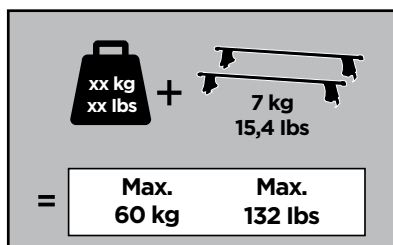

Thule Rapid System Kit 1804

> Instructions

FORD Grand Tourneo Connect, 5-dr MPV, 14- *

FORD Tourneo Connect, 5-dr MPV, 14- *

*Without flushrail

ISO 11154-E

141804
C.20150824
519-1804-02

Bring your life
thule.com

241 x4

350 x4

x1

x1

1

	X (scale)	X (mm)	X (inch)
FORD Grand Tourneo Connect, 5-dr MPV, 14- *	49,5	1146	45 1/8
FORD Tourneo Connect, 5-dr MPV, 14- *	49,5	1146	45 1/8

	Y (scale)	Y (mm)	Y (inch)
FORD Grand Tourneo Connect, 5-dr MPV, 14- *	50,5	1156	45 1/2
FORD Tourneo Connect, 5-dr MPV, 14- *	50,5	1156	45 1/2

2

FORD Grand Tourneo Connect, 5-dr MPV, 14-*

FORD Tourneo Connect, 5-dr MPV, 14-*

3

	W (mm)	Z (mm)	W (inch)	Z (inch)
FORD Grand Tourneo Connect , 5-dr MPV, 14- *	930	750	36 5/8	29 1/2
FORD Tourneo Connect , 5-dr MPV, 14- *	880	630	34 5/8	24 3/4