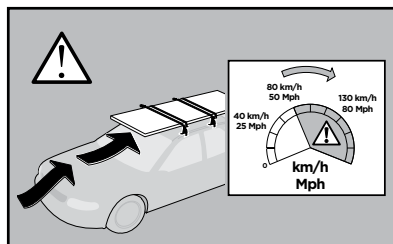

Thule Rapid System Kit 1804

> Instructions

FORD Grand Tourneo Connect, 5-dr MPV, 14- *

FORD Tourneo Connect, 5-dr MPV, 14- *

*Without flushrail

ISO 11154-E

141804
C.20150824
519-1804-02

Bring your life
thule.com

241 x4

350 x4

x1

x1

1

	X (scale)	X (mm)	X (inch)
FORD Grand Tourneo Connect, 5-dr MPV, 14- *	49,5	1146	45 1/8
FORD Tourneo Connect, 5-dr MPV, 14- *	49,5	1146	45 1/8

	Y (scale)	Y (mm)	Y (inch)
FORD Grand Tourneo Connect, 5-dr MPV, 14- *	50,5	1156	45 1/2
FORD Tourneo Connect, 5-dr MPV, 14- *	50,5	1156	45 1/2

2

FORD Grand Tourneo Connect, 5-dr MPV, 14-*

FORD Tourneo Connect, 5-dr MPV, 14-*

3

	W (mm)	Z (mm)	W (inch)	Z (inch)
FORD Grand Tourneo Connect , 5-dr MPV, 14- *	930	750	36 5/8	29 1/2
FORD Tourneo Connect , 5-dr MPV, 14- *	880	630	34 5/8	24 3/4