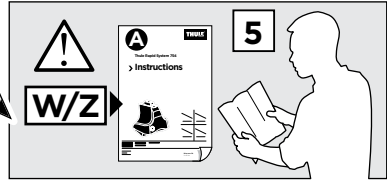

3

	W (mm)	Z (mm)	W (inch)	Z (inch)
FORD Grand Tourneo Connect, 5-dr MPV, 14- *	930	750	36 5/8	29 1/2
FORD Tourneo Connect, 5-dr MPV, 14- *	880	630	34 5/8	24 3/4