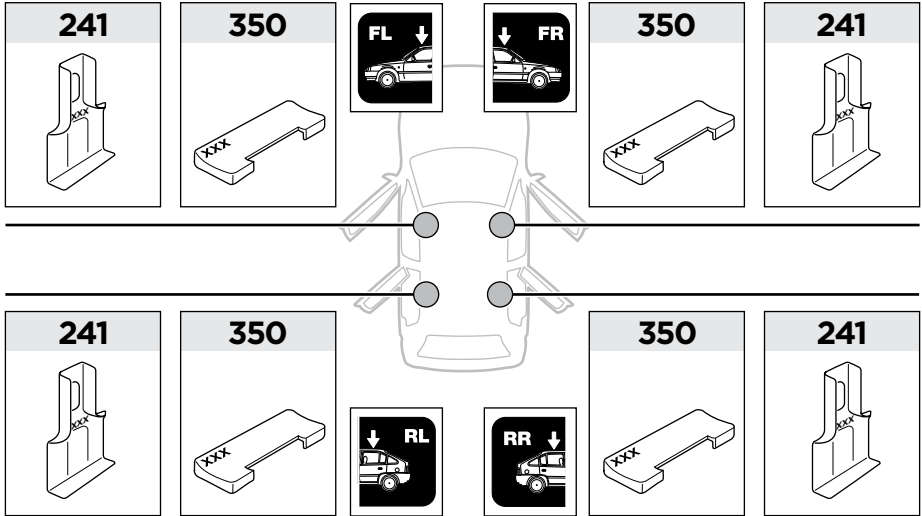

Thule Rapid System Kit 1804

> Instructions

FORD Grand Tourneo Connect, 5-dr MPV, 14- *

FORD Tourneo Connect, 5-dr MPV, 14- *

*Without flushrail

ISO 11154-E

141804
C.20150824
519-1804-02

Bring your life
thule.com

241 x4

350 x4

x1

x1

1

	X (scale)	X (mm)	X (inch)
FORD Grand Tourneo Connect, 5-dr MPV, 14- *	49,5	1146	45 1/8
FORD Tourneo Connect, 5-dr MPV, 14- *	49,5	1146	45 1/8

	Y (scale)	Y (mm)	Y (inch)
FORD Grand Tourneo Connect, 5-dr MPV, 14- *	50,5	1156	45 1/2
FORD Tourneo Connect, 5-dr MPV, 14- *	50,5	1156	45 1/2

2

FORD Grand Tourneo Connect, 5-dr MPV, 14-*

FORD Tourneo Connect, 5-dr MPV, 14-*

3

	W (mm)	Z (mm)	W (inch)	Z (inch)
FORD Grand Tourneo Connect , 5-dr MPV, 14- *	930	750	36 5/8	29 1/2
FORD Tourneo Connect , 5-dr MPV, 14- *	880	630	34 5/8	24 3/4