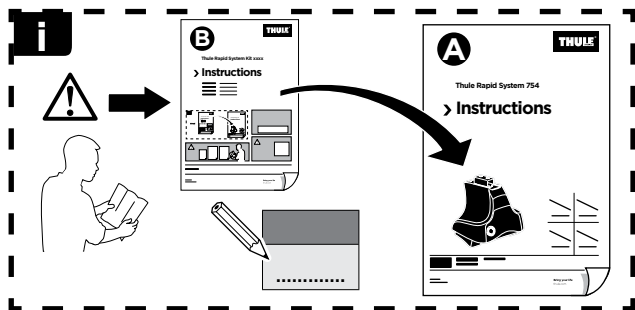

Thule Rapid System Kit 1804

> Instructions

FORD Grand Tourneo Connect, 5-dr MPV, 14- *

FORD Tourneo Connect, 5-dr MPV, 14- *

*Without flushrail

ISO 11154-E

141804
C.20150824
519-1804-02

Bring your life
thule.com

241 x4

350 x4

x1

x1

1

	X (scale)	X (mm)	X (inch)
FORD Grand Tourneo Connect, 5-dr MPV, 14- *	49,5	1146	45 1/8
FORD Tourneo Connect, 5-dr MPV, 14- *	49,5	1146	45 1/8

	Y (scale)	Y (mm)	Y (inch)
FORD Grand Tourneo Connect, 5-dr MPV, 14- *	50,5	1156	45 1/2
FORD Tourneo Connect, 5-dr MPV, 14- *	50,5	1156	45 1/2

2

FORD Grand Tourneo Connect, 5-dr MPV, 14-*

FORD Tourneo Connect, 5-dr MPV, 14-*

3

	W (mm)	Z (mm)	W (inch)	Z (inch)
FORD Grand Tourneo Connect , 5-dr MPV, 14- *	930	750	36 5/8	29 1/2
FORD Tourneo Connect , 5-dr MPV, 14- *	880	630	34 5/8	24 3/4