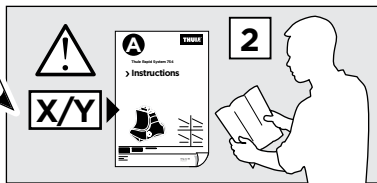

241 x4

350 x4

x1

x1

1

	X (scale)	X (mm)	X (inch)
FORD Grand Tourneo Connect, 5-dr MPV, 14- *	49,5	1146	45 1/8
FORD Tourneo Connect, 5-dr MPV, 14- *	49,5	1146	45 1/8

	Y (scale)	Y (mm)	Y (inch)
FORD Grand Tourneo Connect, 5-dr MPV, 14- *	50,5	1156	45 1/2
FORD Tourneo Connect, 5-dr MPV, 14- *	50,5	1156	45 1/2