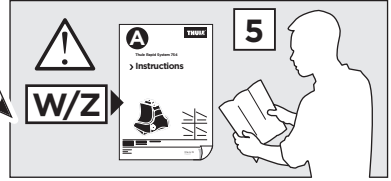

3

	W (mm)	Z (mm)	W (inch)	Z (inch)
HYUNDAI i20 (Mk.II), 5-dr Hatchback, 15- (With glass roof)	240	650	9 1/2	25 5/8