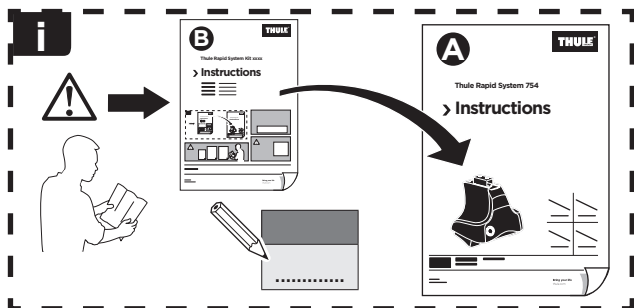

# > Instructions

HYUNDAI i20 (Mk.II.), 5-dr Hatchback, 15- (With glass roof)

ISO 11154-E

141795  
C.20160811  
519-1795-02

Bring your life  
thule.com

149 x2

343 x1

344 x1

578 x2

1163 x1

x1

x1

1164 x1

1

	X (scale)	X (mm)	X (inch)
HYUNDAI i20 (Mk.II.), 5-dr Hatchback, 15- (With glass roof)	33	981	38 5/8

	Y (scale)	Y (mm)	Y (inch)
HYUNDAI i20 (Mk.II.), 5-dr Hatchback, 15- (With glass roof)	33	981	38 5/8