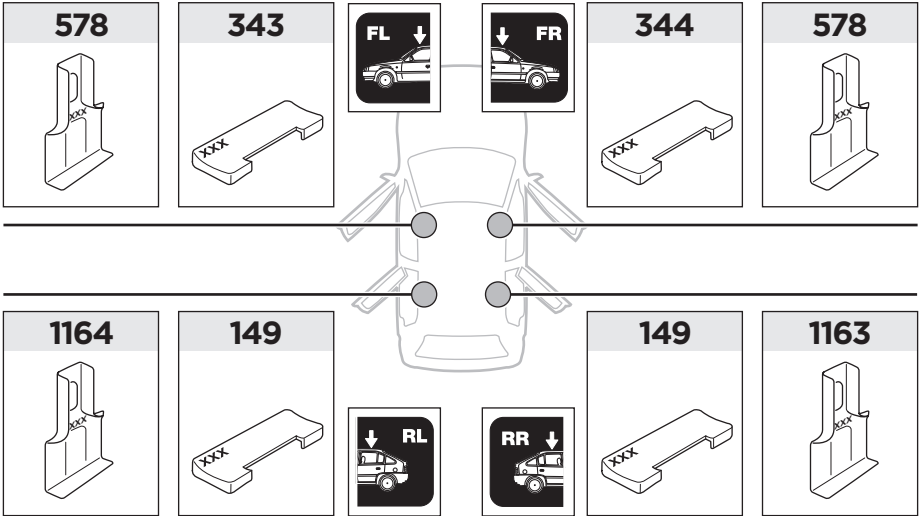

578 x2

1163 x1

x1

x1

1164 x1

1

	X (scale)	X (mm)	X (inch)
HYUNDAI i20 (Mk.II.), 5-dr Hatchback, 15- (With glass roof)	33	981	38 5/8

	Y (scale)	Y (mm)	Y (inch)
HYUNDAI i20 (Mk.II.), 5-dr Hatchback, 15- (With glass roof)	33	981	38 5/8

**2**

**HYUNDAI i20 (Mk.II.), 5-dr Hatchback, 15- (With glass roof)**

3

	W (mm)	Z (mm)	W (inch)	Z (inch)
<b>HYUNDAI i20 (Mk.II), 5-dr Hatchback, 15- (With glass roof)</b>	<b>240</b>	<b>650</b>	<b>9 1/2</b>	<b>25 5/8</b>