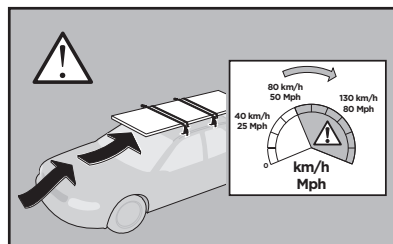

ISO 11154-E

141795
C.20160811
519-1795-02

Bring your life
thule.com