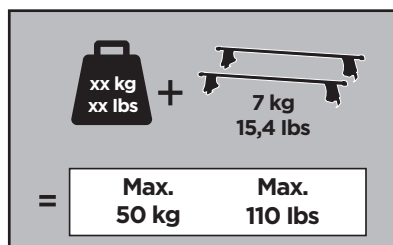

# > Instructions

HYUNDAI i20 (Mk.II.), 5-dr Hatchback, 15- (With glass roof)

ISO 11154-E

141795  
C.20160811  
519-1795-02

Bring your life  
thule.com

149 x2

343 x1

344 x1

578 x2

1163 x1

x1

x1

1164 x1

1

	X (scale)	X (mm)	X (inch)
HYUNDAI i20 (Mk.II.), 5-dr Hatchback, 15- (With glass roof)	33	981	38 5/8

	Y (scale)	Y (mm)	Y (inch)
HYUNDAI i20 (Mk.II.), 5-dr Hatchback, 15- (With glass roof)	33	981	38 5/8