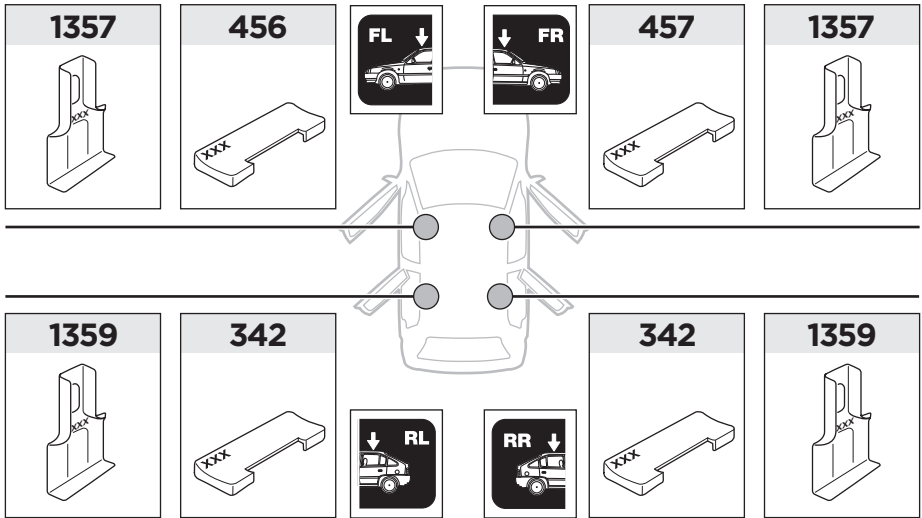

342 x2

1357 x2

1359 x2

x1

x1

1

	X (scale)	X (mm)	X (inch)
FORD Mondeo (Mk. V) , 5-dr Estate, 15- (Without railing)	42	1071	42 1/8

	Y (scale)	Y (mm)	Y (inch)
FORD Mondeo (Mk. V) , 5-dr Estate, 15- (Without railing)	36,5	1016	40

2

FORD Mondeo (Mk. V), 5-dr Estate, 15- (Without railing)

3

	W (mm)	Z (mm)	W (inch)	Z (inch)
FORD Mondeo (Mk. V), 5-dr Estate, 15- (Without railing)	230	770	9	30 ³/₈