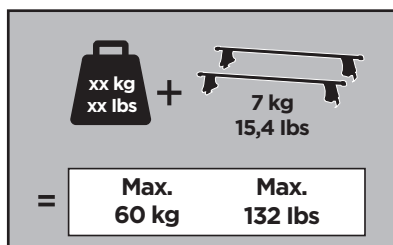

Thule Rapid System Kit 1793

> Instructions

FORD Mondeo (Mk. V), 5-dr Estate, 15- (Without railing)

ISO 11154-E

141793
C.20151021
519-1793-02

Bring your life
thule.com

456 x1

457 x1

342 x2

1357 x2

1359 x2

x1

x1

1

	X (scale)	X (mm)	X (inch)
FORD Mondeo (Mk. V) , 5-dr Estate, 15- (Without railing)	42	1071	42 1/8

	Y (scale)	Y (mm)	Y (inch)
FORD Mondeo (Mk. V) , 5-dr Estate, 15- (Without railing)	36,5	1016	40

2

FORD Mondeo (Mk. V), 5-dr Estate, 15- (Without railing)

3

	W (mm)	Z (mm)	W (inch)	Z (inch)
FORD Mondeo (Mk. V), 5-dr Estate, 15- (Without railing)	230	770	9	30 ³/₈