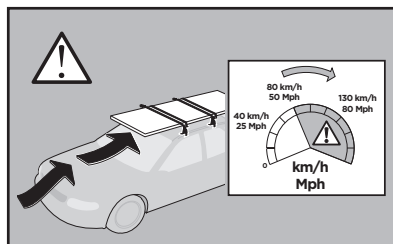

Thule Rapid System Kit 1793

> Instructions

FORD Mondeo (Mk. V), 5-dr Estate, 15- (Without railing)

ISO 11154-E

141793
C.20151021
519-1793-02

Bring your life
thule.com

456 x1

457 x1

342 x2

1357 x2

1359 x2

x1

x1

1

	X (scale)	X (mm)	X (inch)
FORD Mondeo (Mk. V) , 5-dr Estate, 15- (Without railing)	42	1071	42 1/8

	Y (scale)	Y (mm)	Y (inch)
FORD Mondeo (Mk. V) , 5-dr Estate, 15- (Without railing)	36,5	1016	40