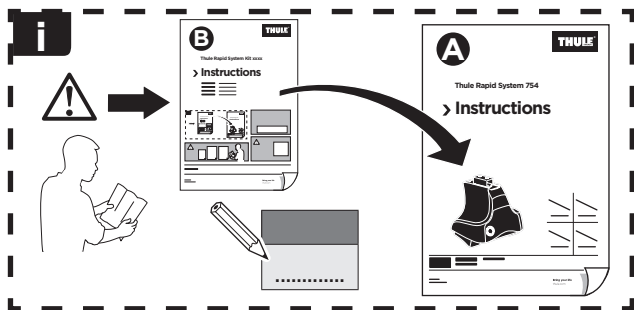

Thule Rapid System Kit 1793

> Instructions

FORD Mondeo (Mk. V), 5-dr Estate, 15- (Without railing)

ISO 11154-E

141793
C.20151021
519-1793-02

Bring your life
thule.com

456 x1

457 x1

342 x2

1357 x2

1359 x2

x1

x1

1

	X (scale)	X (mm)	X (inch)
FORD Mondeo (Mk. V) , 5-dr Estate, 15- (Without railing)	42	1071	42 1/8

	Y (scale)	Y (mm)	Y (inch)
FORD Mondeo (Mk. V) , 5-dr Estate, 15- (Without railing)	36,5	1016	40