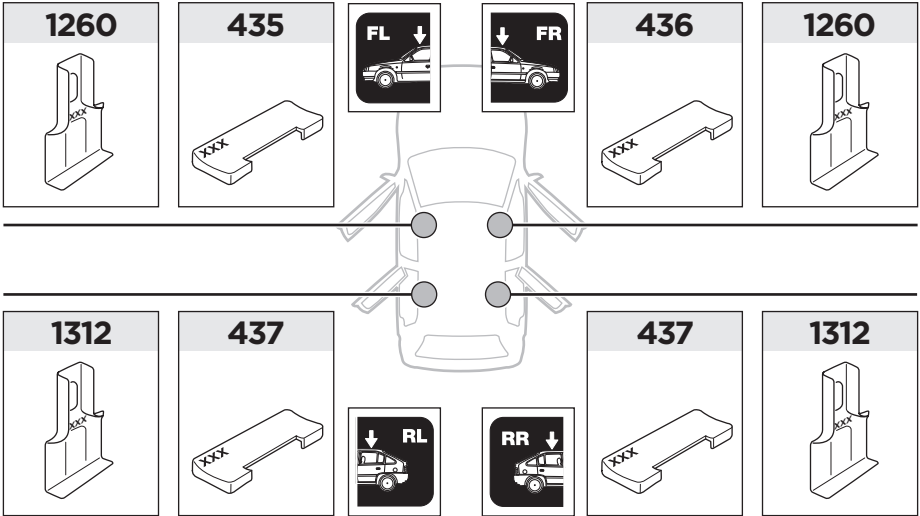

437 x2

1260 x2

1312 x2

x1

x1

1

	X (scale)	X (mm)	X (inch)
NISSAN Pulsar (C13), 5-dr Hatchback, 14-	39	1041	41

	Y (scale)	Y (mm)	Y (inch)
NISSAN Pulsar (C13), 5-dr Hatchback, 14-	33,5	986	38 7/8

2

NISSAN Pulsar (C13), 5-dr Hatchback, 14-

3

	W (mm)	Z (mm)	W (inch)	Z (inch)
NISSAN Pulsar (C13), 5-dr Hatchback, 14-	310	700	12 1/4	27 1/2