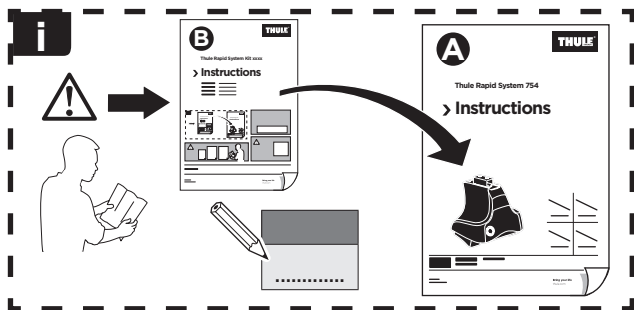

Thule Rapid System Kit 1743

> Instructions

NISSAN Pulsar (C13), 5-dr Hatchback, 14-

ISO 11154-E

141743
C.2017/0131
519-1743-02

Bring your life
thule.com

435 x1

436 x1