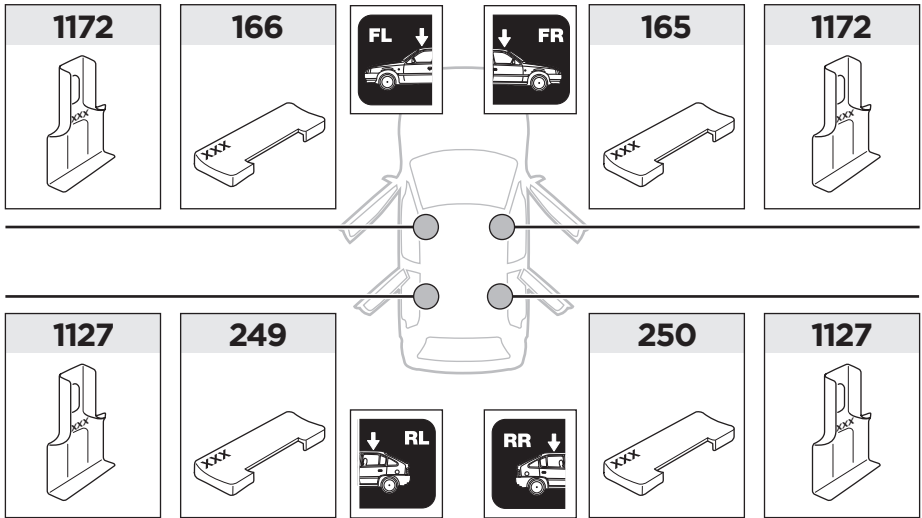

x1

x1

1

	X (scale)	X (mm)	X (inch)
AUDI A3 , 3-dr Hatchback, 12-	36,5	1016	40
AUDI A3 , 5-dr Hatchback, 12-	36,5	1016	40

	Y (scale)	Y (mm)	Y (inch)
AUDI A3 , 3-dr Hatchback, 12-	31	961	37 ⁷/₈
AUDI A3 , 5-dr Hatchback, 12-	31	961	37 ⁷/₈

2

AUDI A3, 3-dr Hatchback, 12-

AUDI A3, 5-dr Hatchback, 12-

3

	W (mm)	Z (mm)	W (inch)	Z (inch)
AUDI A3, 3-dr Hatchback, 12-	250	710	9 7/8	28
AUDI A3, 5-dr Hatchback, 12-	250	710	9 7/8	28

AUDI A3, 3-dr Hatchback, 12-