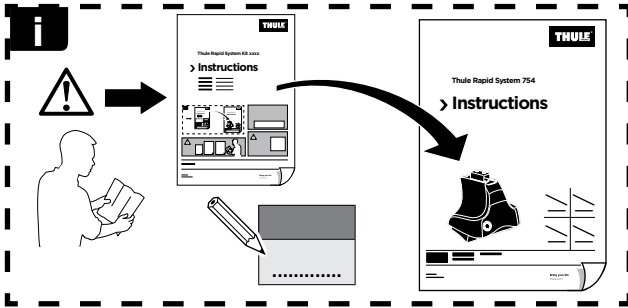

Thule Rapid System Kit 1670

> Instructions

CHERY A3, 4-dr Sedan, 08-

CHERY A3, 5-dr Hatchback, 08-

CHERY J3, 4-dr Sedan, 08-

CHERY J3, 5-dr Hatchback, 08-

ISO 11154-E

141670