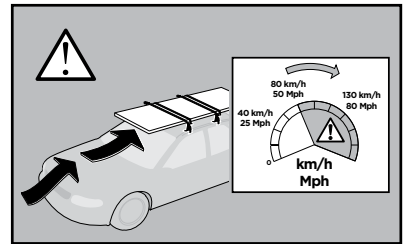

Thule Rapid System Kit 1670

> Instructions

CHERY A3, 4-dr Sedan, 08-

CHERY A3, 5-dr Hatchback, 08-

CHERY J3, 4-dr Sedan, 08-

CHERY J3, 5-dr Hatchback, 08-

ISO 11154-E

141670

C.20120510
519-1670-01

Bring your life

thule.com