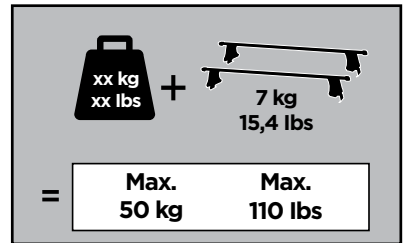

Thule Rapid System Kit 1670

> Instructions

CHERY A3, 4-dr Sedan, 08-

CHERY A3, 5-dr Hatchback, 08-

CHERY J3, 4-dr Sedan, 08-

CHERY J3, 5-dr Hatchback, 08-

ISO 11154-E

141670

C.20120510
519-1670-01

Bring your life

thule.com