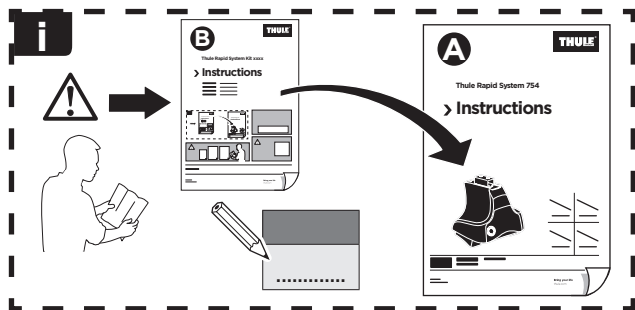

Thule Rapid System Kit 1662

> Instructions

HONDA Fit Shuttle, 5-dr MPV, 11-15

ISO 11154-E

141662
C.2017/0109
519-1662-02

Bring your life
thule.com

15 x2

151 x1

153 x1

1208 x2

1209 x2

x1

x1

1

	X (scale)	X (mm)	X (inch)
HONDA Fit Shuttle, 5-dr MPV, 11-15	33,5	986	38 ⁷ / ₈

	Y (scale)	Y (mm)	Y (inch)
HONDA Fit Shuttle, 5-dr MPV, 11-15	27	921	36 ¹ / ₄

2

HONDA Fit Shuttle, 5-dr MPV, 11-15

3

	W (mm)	Z (mm)	W (inch)	Z (inch)
HONDA Fit Shuttle, 5-dr MPV, 11-15	370	700	14 ⁵/₈	27 ¹/₂