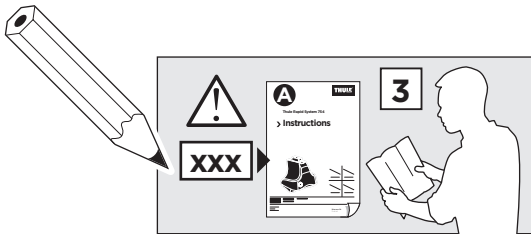

2

HONDA Fit Shuttle, 5-dr MPV, 11-15