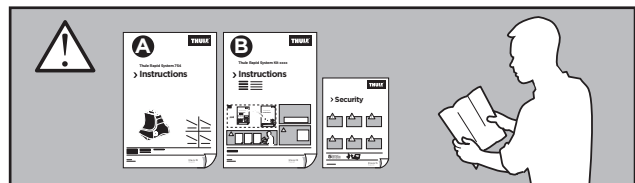

Thule Rapid System Kit 1662

> Instructions

HONDA Fit Shuttle, 5-dr MPV, 11-15

ISO 11154-E

141662
C.2017/0109
519-1662-02

Bring your life
thule.com

15 x2

151 x1

153 x1

1208 x2

1209 x2

x1

x1

1

	X (scale)	X (mm)	X (inch)
HONDA Fit Shuttle, 5-dr MPV, 11-15	33,5	986	38 ⁷ / ₈

	Y (scale)	Y (mm)	Y (inch)
HONDA Fit Shuttle, 5-dr MPV, 11-15	27	921	36 ¹ / ₄