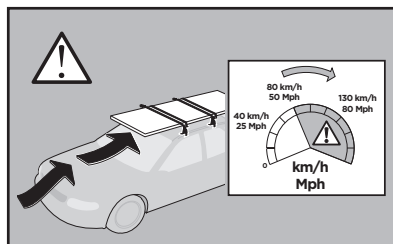

Thule Rapid System Kit 1662

> Instructions

HONDA Fit Shuttle, 5-dr MPV, 11-15

ISO 11154-E

141662
C.2017/0109
519-1662-02

Bring your life
thule.com

15 x2

151 x1

153 x1

1208 x2

1209 x2

x1

x1

1

	X (scale)	X (mm)	X (inch)
HONDA Fit Shuttle, 5-dr MPV, 11-15	33,5	986	38 ⁷ / ₈

	Y (scale)	Y (mm)	Y (inch)
HONDA Fit Shuttle, 5-dr MPV, 11-15	27	921	36 ¹ / ₄