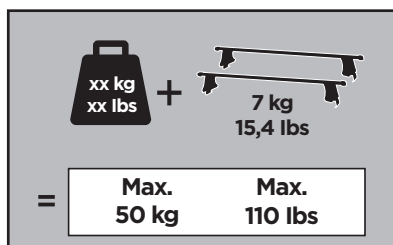

Thule Rapid System Kit 1662

> Instructions

HONDA Fit Shuttle, 5-dr MPV, 11-15

ISO 11154-E

141662
C.2017/0109
519-1662-02

Bring your life
thule.com

15 x2

151 x1

153 x1

1208 x2

1209 x2

x1

x1

1

	X (scale)	X (mm)	X (inch)
HONDA Fit Shuttle, 5-dr MPV, 11-15	33,5	986	38 ⁷ / ₈

	Y (scale)	Y (mm)	Y (inch)
HONDA Fit Shuttle, 5-dr MPV, 11-15	27	921	36 ¹ / ₄

2

HONDA Fit Shuttle, 5-dr MPV, 11-15

3

	W (mm)	Z (mm)	W (inch)	Z (inch)
HONDA Fit Shuttle, 5-dr MPV, 11-15	370	700	14 ⁵/₈	27 ¹/₂