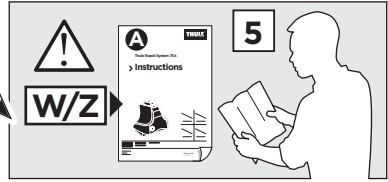

3

	W (mm)	Z (mm)	W (inch)	Z (inch)
HONDA Fit Shuttle, 5-dr MPV, 11-15	370	700	14 ⁵/₈	27 ¹/₂