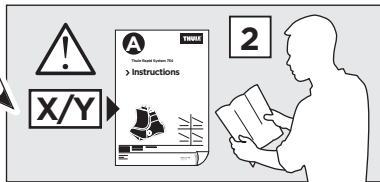

153 x1

1208 x2

1209 x2

x1

x1

1

	X (scale)	X (mm)	X (inch)
HONDA Fit Shuttle, 5-dr MPV, 11-15	33,5	986	38 ⁷ / ₈

	Y (scale)	Y (mm)	Y (inch)
HONDA Fit Shuttle, 5-dr MPV, 11-15	27	921	36 ¹ / ₄

2

HONDA Fit Shuttle, 5-dr MPV, 11-15

3

	W (mm)	Z (mm)	W (inch)	Z (inch)
HONDA Fit Shuttle, 5-dr MPV, 11-15	370	700	14 ⁵/₈	27 ¹/₂