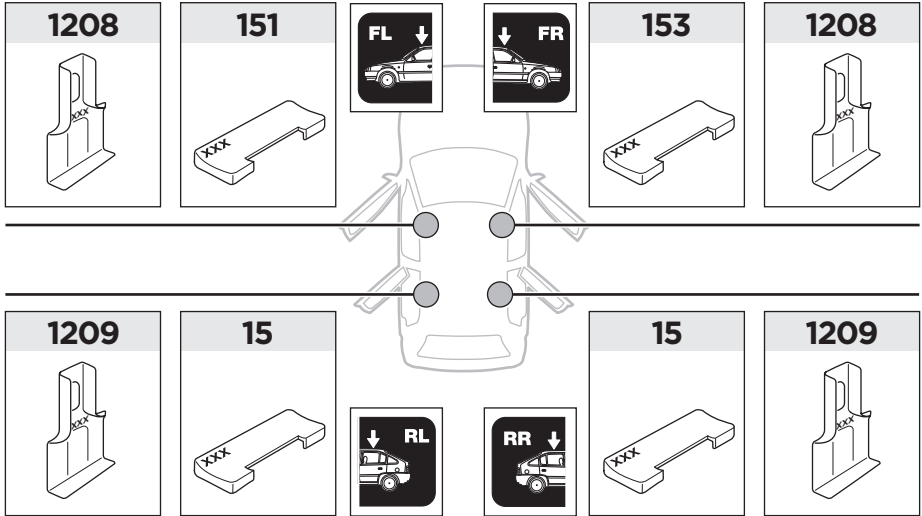

153 x1

1208 x2

1209 x2

x1

x1

1

	X (scale)	X (mm)	X (inch)
HONDA Fit Shuttle, 5-dr MPV, 11-15	33,5	986	38 ⁷ / ₈

	Y (scale)	Y (mm)	Y (inch)
HONDA Fit Shuttle, 5-dr MPV, 11-15	27	921	36 ¹ / ₄

2

HONDA Fit Shuttle, 5-dr MPV, 11-15

3

	W (mm)	Z (mm)	W (inch)	Z (inch)
HONDA Fit Shuttle, 5-dr MPV, 11-15	370	700	14 ⁵/₈	27 ¹/₂