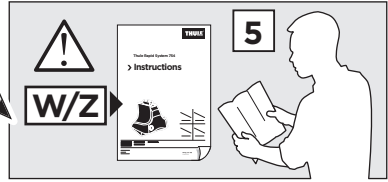

1

	X (scale)	X (mm)	X (inch)
VOLKSWAGEN Beetle, 2-dr Coupé, 11-	41	1061	41 ³/₄

	Y (scale)	Y (mm)	Y (inch)
VOLKSWAGEN Beetle, 2-dr Coupé, 11-	37,5	1026	40 ³/₈

2

VOLKSWAGEN Beetle, 2-dr Coupé, 11-

3

	W (mm)	Z (mm)	W (inch)	Z (inch)
VOLKSWAGEN Beetle, 2-dr Coupé, 11-	160	600	6 1/4	23 5/8