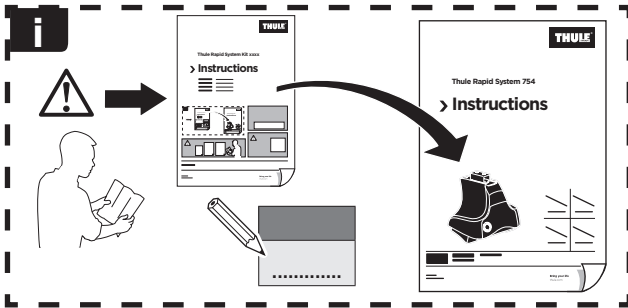

Thule Rapid System Kit 1660

> Instructions

VOLKSWAGEN Beetle, 2-dr Coupé, 11-

ISO 11154-E

141660

C.20120608
519-1660-01

Bring your life
thule.com

163 x1