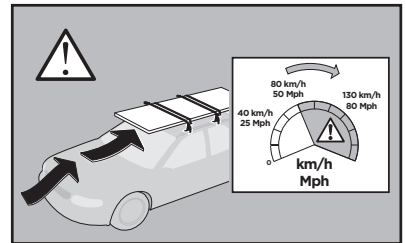

Thule Rapid System Kit 1660

> Instructions

VOLKSWAGEN Beetle, 2-dr Coupé, 11-

ISO 11154-E

141660

C.20120608
519-1660-01

Bring your life
thule.com

163 x1