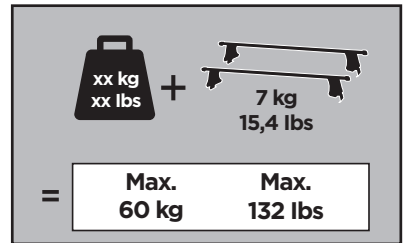

Thule Rapid System Kit 1660

> Instructions

VOLKSWAGEN Beetle, 2-dr Coupé, 11-

ISO 11154-E

141660

C.20120608
519-1660-01

Bring your life
thule.com

163 x1

164 x1

204 x1

206 x1

1210 x2

1211 x2

x1

x1

x1

1

	X (scale)	X (mm)	X (inch)
VOLKSWAGEN Beetle, 2-dr Coupé, 11-	41	1061	41 ³/₄

	Y (scale)	Y (mm)	Y (inch)
VOLKSWAGEN Beetle, 2-dr Coupé, 11-	37,5	1026	40 ³/₈

2

VOLKSWAGEN Beetle, 2-dr Coupé, 11-

3

	W (mm)	Z (mm)	W (inch)	Z (inch)
VOLKSWAGEN Beetle, 2-dr Coupé, 11-	160	600	6 1/4	23 5/8