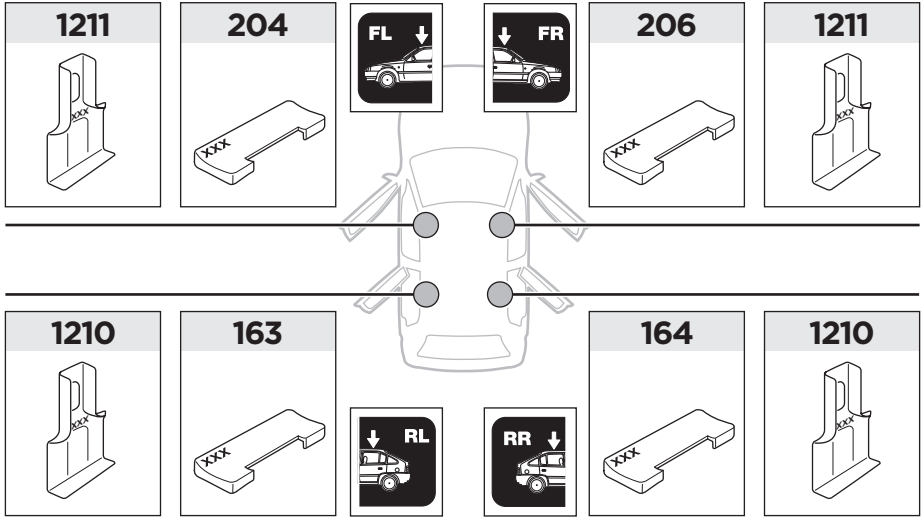

1

	X (scale)	X (mm)	X (inch)
VOLKSWAGEN Beetle, 2-dr Coupé, 11-	41	1061	41 ³/₄

	Y (scale)	Y (mm)	Y (inch)
VOLKSWAGEN Beetle, 2-dr Coupé, 11-	37,5	1026	40 ³/₈

2

VOLKSWAGEN Beetle, 2-dr Coupé, 11-

3

	W (mm)	Z (mm)	W (inch)	Z (inch)
VOLKSWAGEN Beetle, 2-dr Coupé, 11-	160	600	6 1/4	23 5/8