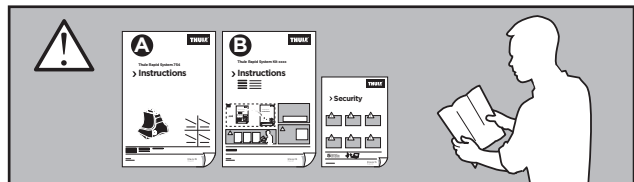

Thule Rapid System Kit 1650

> Instructions

NISSAN Serena, 5-dr Van, 10-

SUZUKI Landy, 5-dr Van, 10-

ISO 11154-E

141650

C.20130704
519-1650-01

Bring your life
thule.com