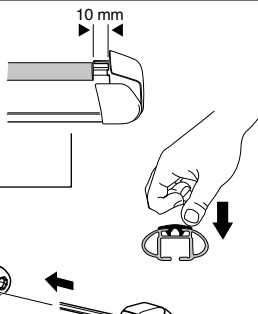

1

2

754 Rapid System
480R Rapid Traverse
(North America)

x4

x4

x4

480 Traverse
(North America)

x4