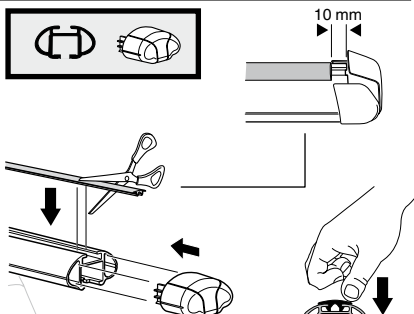

x4

480 Traverse
(North America)