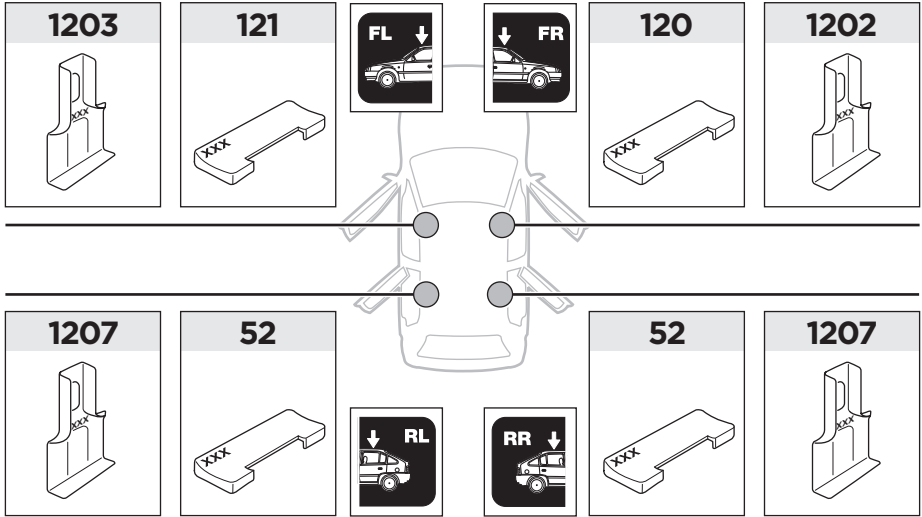

120 x1

121 x1

1202 x1

1203 x1

1207 x2

x1

x1

1

	X (scale)	X (mm)	X (inch)
VOLKSWAGEN Tiguan , 5-dr SUV, 07-16 (With Normal roof)	43	1081	42 1/2

	Y (scale)	Y (mm)	Y (inch)
VOLKSWAGEN Tiguan , 5-dr SUV, 07-16 (With Normal roof)	37	1021	40 1/4

2

VOLKSWAGEN Tiguan, 5-dr SUV, 07-16 (With Normal roof)

3

	W (mm)	Z (mm)	W (inch)	Z (inch)
VOLKSWAGEN Tiguan , 5-dr SUV, 07-16 (With Normal roof)	315	700	12 ³/₈	27 ¹/₂