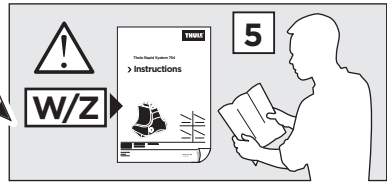

3

	W (mm)	Z (mm)	W (inch)	Z (inch)
VOLKSWAGEN Tiguan, 5-dr SUV, 07-16 (With Normal roof)	315	700	12 ³/₈	27 ¹/₂