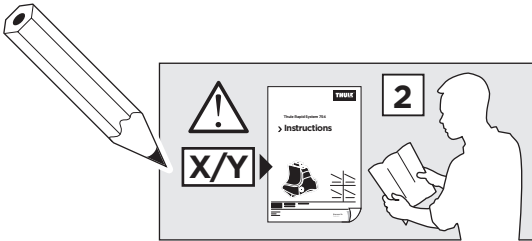

120 x1

121 x1

1202 x1

1203 x1

1207 x2

x1

x1

1

	X (scale)	X (mm)	X (inch)
VOLKSWAGEN Tiguan , 5-dr SUV, 07-16 (With Normal roof)	43	1081	42 1/2

	Y (scale)	Y (mm)	Y (inch)
VOLKSWAGEN Tiguan , 5-dr SUV, 07-16 (With Normal roof)	37	1021	40 1/4

2

VOLKSWAGEN Tiguan, 5-dr SUV, 07-16 (With Normal roof)