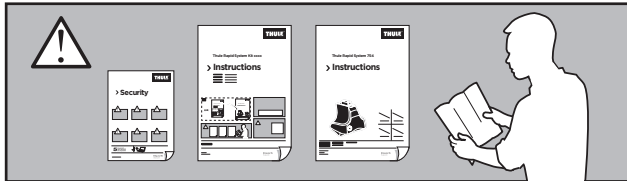

Thule Rapid System Kit 1621

> Instructions

VOLKSWAGEN Tiguan, 5-dr SUV, 07-16 (With Normal roof)

ISO 11154-E

141621

C.20160923
519-1621-02

Bring your life
thule.com

52 x2