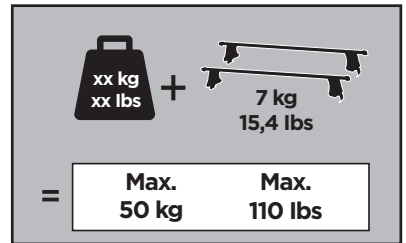

Thule Rapid System Kit 1621

> Instructions

VOLKSWAGEN Tiguan, 5-dr SUV, 07-16 (With Normal roof)

ISO 11154-E

141621

C.20160923
519-1621-02

Bring your life
thule.com

52 x2

120 x1

121 x1

1202 x1

1203 x1

1207 x2

x1

x1

1

	X (scale)	X (mm)	X (inch)
VOLKSWAGEN Tiguan , 5-dr SUV, 07-16 (With Normal roof)	43	1081	42 1/2

	Y (scale)	Y (mm)	Y (inch)
VOLKSWAGEN Tiguan , 5-dr SUV, 07-16 (With Normal roof)	37	1021	40 1/4

2

VOLKSWAGEN Tiguan, 5-dr SUV, 07-16 (With Normal roof)

3

	W (mm)	Z (mm)	W (inch)	Z (inch)
VOLKSWAGEN Tiguan , 5-dr SUV, 07-16 (With Normal roof)	315	700	12 ³/₈	27 ¹/₂