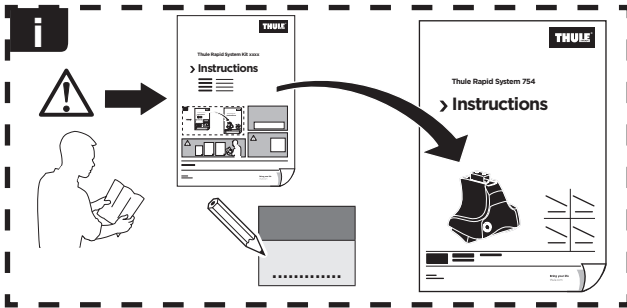

Thule Rapid System Kit 1621

> Instructions

VOLKSWAGEN Tiguan, 5-dr SUV, 07-16 (With Normal roof)

ISO 11154-E

141621

C.20160923
519-1621-02

Bring your life
thule.com

52 x2

	X (scale)	X (mm)	X (inch)
VOLKSWAGEN Tiguan , 5-dr SUV, 07-16 (With Normal roof)	43	1081	42 1/2

	Y (scale)	Y (mm)	Y (inch)
VOLKSWAGEN Tiguan , 5-dr SUV, 07-16 (With Normal roof)	37	1021	40 1/4

2

VOLKSWAGEN Tiguan, 5-dr SUV, 07-16 (With Normal roof)