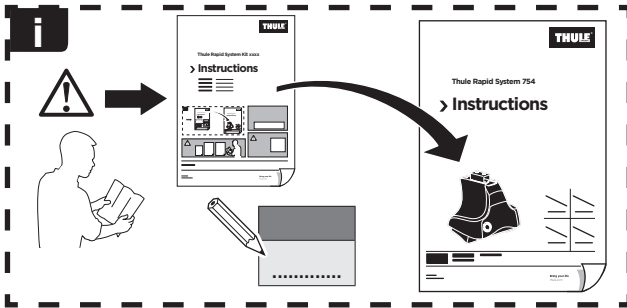

Thule Rapid System Kit 1600

> Instructions

VOLVO V70, 5-dr Estate, 07-16*

*Without railing

ISO 11154-E