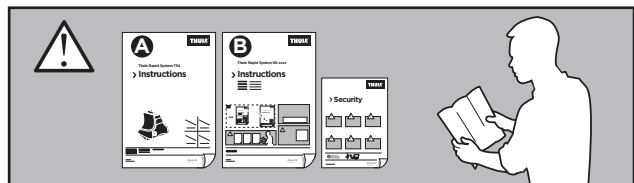

Thule Rapid System Kit 1575

> Instructions

SAAB 9-5, 4-dr Sedan, 10-12

ISO 11154-E

141575

C.20160121
519-1575-02

Bring your life
thule.com

173 x2