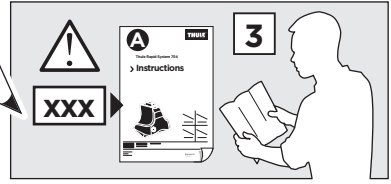

2

FORD F-150, 2-dr Standard Cab, 04-08

FORD F-150, 4-dr Super Cab, 04-08

FORD F-150, 4-dr Crew Cab, 04-08

LINCOLN Mark LT, 4-dr Crew Cab, 04-06