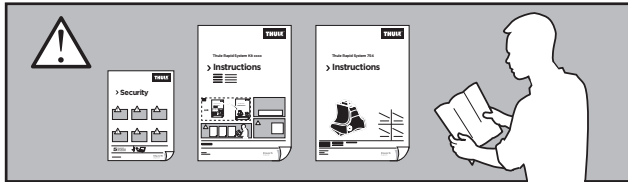

Thule Rapid System Kit 1553

> Instructions

MAZDA 6, 4-dr Sedan, *06-

*North America

ISO 11154-E

141553
C.20130305
519-1553-02

Bring your life
thule.com

163 x2