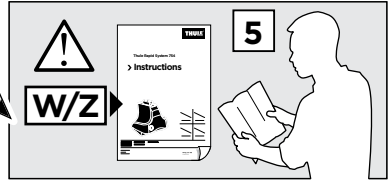

3

	W (mm)	Z (mm)	W (inch)	Z (inch)
ACURA MDX, 5-dr SUV, 07-13 (w/o factory rack)	279	787	11	31