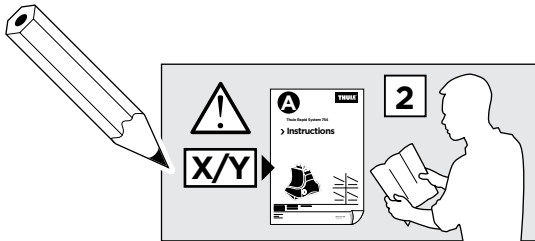

# > Instructions

ACURA MDX, 5-dr SUV, 07-13 (w/o factory rack)

ISO 11154-E

141549

C.20151012  
519-1549-05

Bring your life  
thule.com

1

	X (scale)	X (mm)	X (inch)
<b>ACURA MDX, 5-dr SUV, 07-13 (w/o factory rack)</b>	<b>56</b>	<b>1213</b>	<b>47 3/4</b>

	Y (scale)	Y (mm)	Y (inch)
<b>ACURA MDX, 5-dr SUV, 07-13 (w/o factory rack)</b>	<b>49,5</b>	<b>1146</b>	<b>45 1/8</b>

**2**

**ACURA MDX, 5-dr SUV, 07-13 (w/o factory rack)**

**3**

	W (mm)	Z (mm)	W (inch)	Z (inch)
<b>ACURA MDX, 5-dr SUV, 07-13 (w/o factory rack)</b>	<b>279</b>	<b>787</b>	<b>11</b>	<b>31</b>