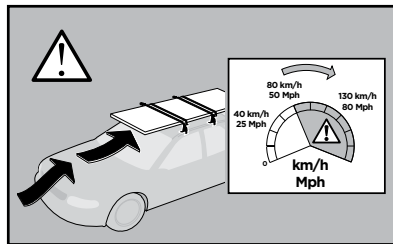

# > Instructions

ACURA MDX, 5-dr SUV, 07-13 (w/o factory rack)

ISO 11154-E

141549

C.20151012  
519-1549-05

Bring your life  
thule.com

1

	X (scale)	X (mm)	X (inch)
<b>ACURA MDX, 5-dr SUV, 07-13 (w/o factory rack)</b>	<b>56</b>	<b>1213</b>	<b>47 3/4</b>

	Y (scale)	Y (mm)	Y (inch)
<b>ACURA MDX, 5-dr SUV, 07-13 (w/o factory rack)</b>	<b>49,5</b>	<b>1146</b>	<b>45 1/8</b>

**2**

**ACURA MDX, 5-dr SUV, 07-13 (w/o factory rack)**

**3**

	W (mm)	Z (mm)	W (inch)	Z (inch)
<b>ACURA MDX, 5-dr SUV, 07-13 (w/o factory rack)</b>	<b>279</b>	<b>787</b>	<b>11</b>	<b>31</b>