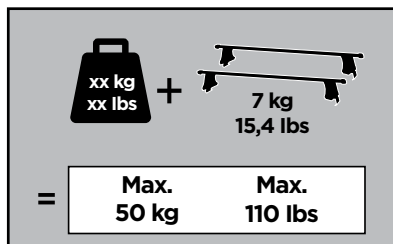

# > Instructions

ACURA MDX, 5-dr SUV, 07-13 (w/o factory rack)

ISO 11154-E

141549

C.20151012  
519-1549-05

Bring your life  
thule.com

1

	X (scale)	X (mm)	X (inch)
<b>ACURA MDX, 5-dr SUV, 07-13 (w/o factory rack)</b>	<b>56</b>	<b>1213</b>	<b>47 3/4</b>

	Y (scale)	Y (mm)	Y (inch)
<b>ACURA MDX, 5-dr SUV, 07-13 (w/o factory rack)</b>	<b>49,5</b>	<b>1146</b>	<b>45 1/8</b>

**2**

**ACURA MDX, 5-dr SUV, 07-13 (w/o factory rack)**

**3**

	W (mm)	Z (mm)	W (inch)	Z (inch)
<b>ACURA MDX, 5-dr SUV, 07-13 (w/o factory rack)</b>	<b>279</b>	<b>787</b>	<b>11</b>	<b>31</b>