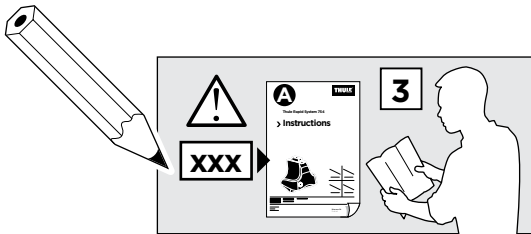

2

ACURA MDX, 5-dr SUV, 07-13 (w/o factory rack)