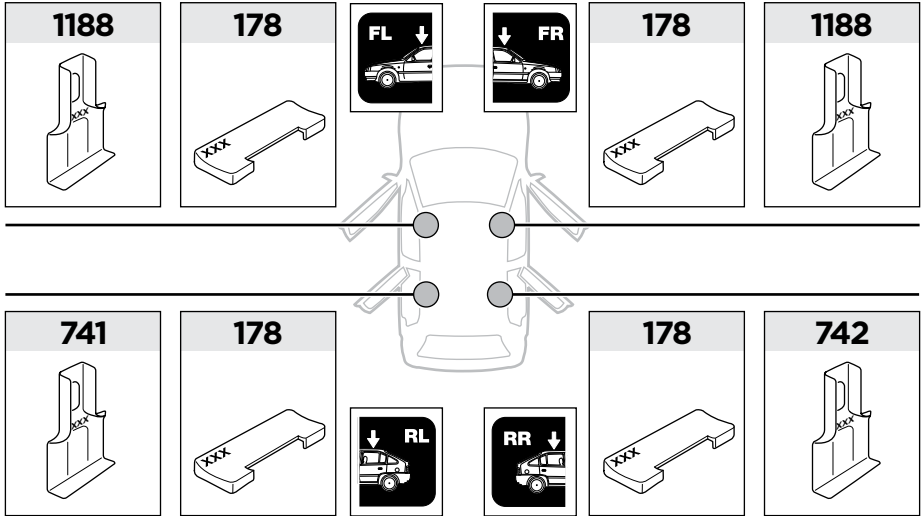

# > Instructions

ACURA MDX, 5-dr SUV, 07-13 (w/o factory rack)

ISO 11154-E

141549

C.20151012  
519-1549-05

Bring your life  
thule.com

1

	X (scale)	X (mm)	X (inch)
<b>ACURA MDX, 5-dr SUV, 07-13 (w/o factory rack)</b>	<b>56</b>	<b>1213</b>	<b>47 3/4</b>

	Y (scale)	Y (mm)	Y (inch)
<b>ACURA MDX, 5-dr SUV, 07-13 (w/o factory rack)</b>	<b>49,5</b>	<b>1146</b>	<b>45 1/8</b>

**2**

**ACURA MDX, 5-dr SUV, 07-13 (w/o factory rack)**

**3**

	W (mm)	Z (mm)	W (inch)	Z (inch)
<b>ACURA MDX, 5-dr SUV, 07-13 (w/o factory rack)</b>	<b>279</b>	<b>787</b>	<b>11</b>	<b>31</b>