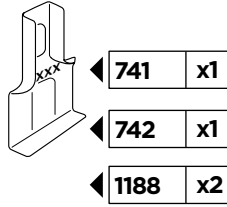

# > Instructions

ACURA MDX, 5-dr SUV, 07-13 (w/o factory rack)

ISO 11154-E

141549

C.20151012  
519-1549-05

Bring your life  
thule.com

1

	X (scale)	X (mm)	X (inch)
<b>ACURA MDX, 5-dr SUV, 07-13 (w/o factory rack)</b>	<b>56</b>	<b>1213</b>	<b>47 3/4</b>

	Y (scale)	Y (mm)	Y (inch)
<b>ACURA MDX, 5-dr SUV, 07-13 (w/o factory rack)</b>	<b>49,5</b>	<b>1146</b>	<b>45 1/8</b>

**2**

**ACURA MDX, 5-dr SUV, 07-13 (w/o factory rack)**

**3**

	W (mm)	Z (mm)	W (inch)	Z (inch)
<b>ACURA MDX, 5-dr SUV, 07-13 (w/o factory rack)</b>	<b>279</b>	<b>787</b>	<b>11</b>	<b>31</b>