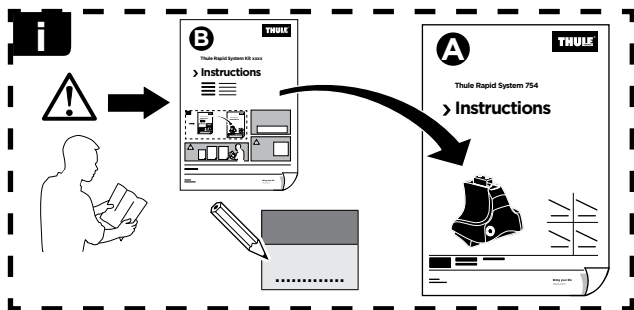

# > Instructions

ACURA MDX, 5-dr SUV, 07-13 (w/o factory rack)

ISO 11154-E

141549

C.20151012  
519-1549-05

Bring your life  
thule.com

1

	X (scale)	X (mm)	X (inch)
<b>ACURA MDX, 5-dr SUV, 07-13 (w/o factory rack)</b>	<b>56</b>	<b>1213</b>	<b>47 3/4</b>

	Y (scale)	Y (mm)	Y (inch)
<b>ACURA MDX, 5-dr SUV, 07-13 (w/o factory rack)</b>	<b>49,5</b>	<b>1146</b>	<b>45 1/8</b>

**2**

**ACURA MDX, 5-dr SUV, 07-13 (w/o factory rack)**

**3**

	W (mm)	Z (mm)	W (inch)	Z (inch)
<b>ACURA MDX, 5-dr SUV, 07-13 (w/o factory rack)</b>	<b>279</b>	<b>787</b>	<b>11</b>	<b>31</b>