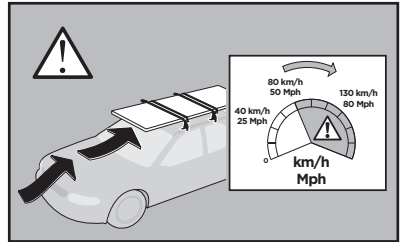

Thule Rapid System Kit 1515

> Instructions

TOYOTA Corolla, 4-dr Sedan, *09-

*North America

ISO 11154-E

141515

C.20130305
519-1515-02

Bring your life