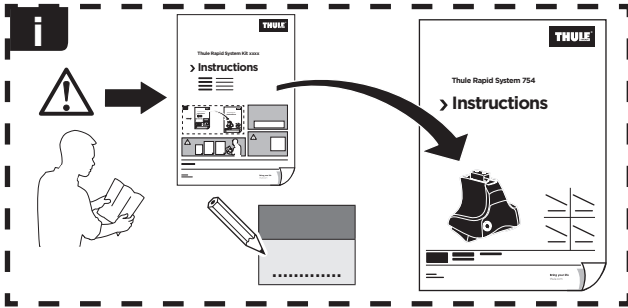

Thule Rapid System Kit 1515

> Instructions

TOYOTA Corolla, 4-dr Sedan, *09-

*North America

ISO 11154-E

141515

C.20130305
519-1515-02

Bring your life