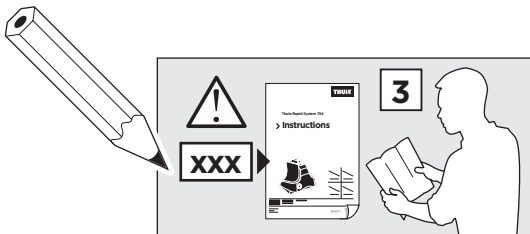

2

TOYOTA Tacoma, 4-dr Extended Cab, *05-15

TOYOTA Tacoma, 4-dr Quad Cab, *05-15