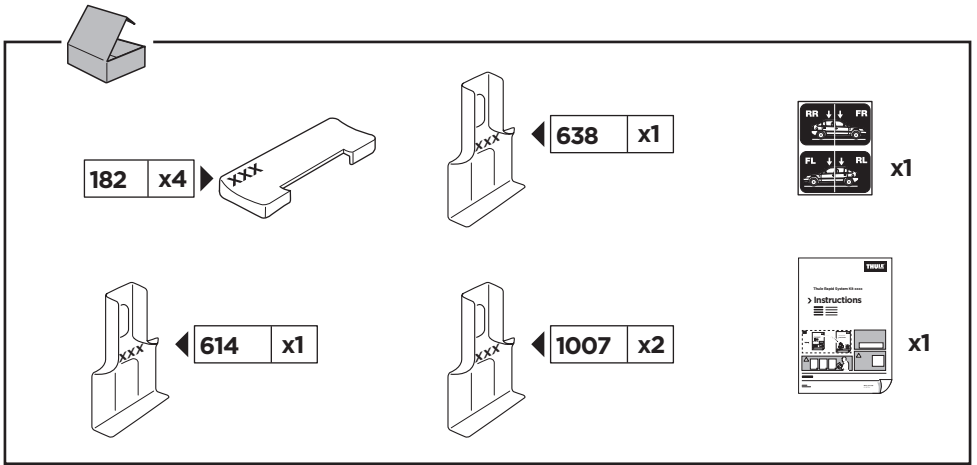

Thule Rapid System Kit 1511

> Instructions

TOYOTA Tacoma, 4-dr Extended Cab, *05-15

TOYOTA Tacoma, 4-dr Quad Cab, *05-15

*North America

ISO 11154-E

141511

C.20160602
519-1511-03

Bring your life

thule.com

1

	X (scale)	X (mm)	X (inch)
TOYOTA Tacoma , 4-dr Extended Cab, *05-15	44	1091	43
TOYOTA Tacoma , 4-dr Quad Cab, *05-15	44	1091	43

	Y (scale)	Y (mm)	Y (inch)
TOYOTA Tacoma , 4-dr Extended Cab, *05-15	44	1091	43
TOYOTA Tacoma , 4-dr Quad Cab, *05-15	44	1091	43

2

TOYOTA Tacoma, 4-dr Extended Cab, *05-15

TOYOTA Tacoma, 4-dr Quad Cab, *05-15

3

	W (mm)	Z (mm)	W (inch)	Z (inch)
TOYOTA Tacoma, 4-dr Extended Cab, *05-15	330	660	13	26
TOYOTA Tacoma, 4-dr Quad Cab, *05-15	330	660	13	26