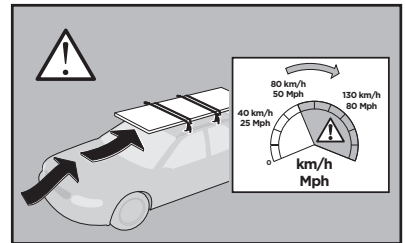

Thule Rapid System Kit 1511

> Instructions

TOYOTA Tacoma, 4-dr Extended Cab, *05-15

TOYOTA Tacoma, 4-dr Quad Cab, *05-15

*North America

ISO 11154-E

141511

C.20160602
519-1511-03

Bring your life

thule.com

1

	X (scale)	X (mm)	X (inch)
TOYOTA Tacoma , 4-dr Extended Cab, *05-15	44	1091	43
TOYOTA Tacoma , 4-dr Quad Cab, *05-15	44	1091	43

	Y (scale)	Y (mm)	Y (inch)
TOYOTA Tacoma , 4-dr Extended Cab, *05-15	44	1091	43
TOYOTA Tacoma , 4-dr Quad Cab, *05-15	44	1091	43