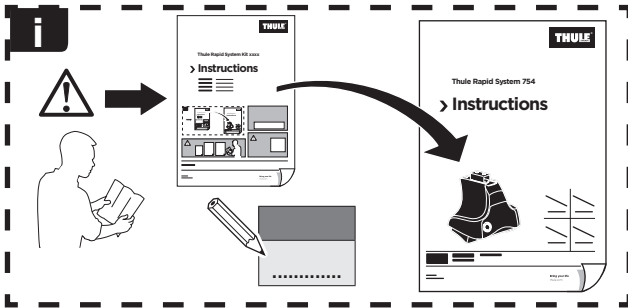

Thule Rapid System Kit 1511

> Instructions

TOYOTA Tacoma, 4-dr Extended Cab, *05-15

TOYOTA Tacoma, 4-dr Quad Cab, *05-15

*North America

ISO 11154-E

141511

C.20160602
519-1511-03

Bring your life

thule.com

1

	X (scale)	X (mm)	X (inch)
TOYOTA Tacoma , 4-dr Extended Cab, *05-15	44	1091	43
TOYOTA Tacoma , 4-dr Quad Cab, *05-15	44	1091	43

	Y (scale)	Y (mm)	Y (inch)
TOYOTA Tacoma , 4-dr Extended Cab, *05-15	44	1091	43
TOYOTA Tacoma , 4-dr Quad Cab, *05-15	44	1091	43