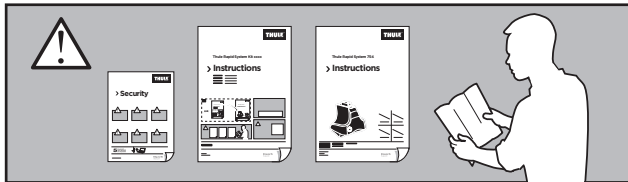

Thule Rapid System Kit 1511

> Instructions

TOYOTA Tacoma, 4-dr Extended Cab, *05-15

TOYOTA Tacoma, 4-dr Quad Cab, *05-15

*North America

ISO 11154-E

141511

C.20160602
519-1511-03

Bring your life

thule.com

1

	X (scale)	X (mm)	X (inch)
TOYOTA Tacoma , 4-dr Extended Cab, *05-15	44	1091	43
TOYOTA Tacoma , 4-dr Quad Cab, *05-15	44	1091	43

	Y (scale)	Y (mm)	Y (inch)
TOYOTA Tacoma , 4-dr Extended Cab, *05-15	44	1091	43
TOYOTA Tacoma , 4-dr Quad Cab, *05-15	44	1091	43