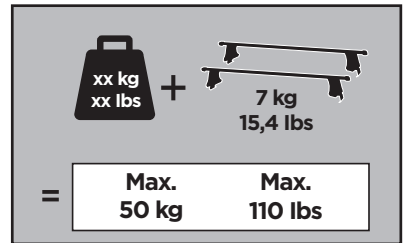

Thule Rapid System Kit 1511

> Instructions

TOYOTA Tacoma, 4-dr Extended Cab, *05-15

TOYOTA Tacoma, 4-dr Quad Cab, *05-15

*North America

ISO 11154-E

141511

C.20160602
519-1511-03

Bring your life

thule.com

1

	X (scale)	X (mm)	X (inch)
TOYOTA Tacoma , 4-dr Extended Cab, *05-15	44	1091	43
TOYOTA Tacoma , 4-dr Quad Cab, *05-15	44	1091	43

	Y (scale)	Y (mm)	Y (inch)
TOYOTA Tacoma , 4-dr Extended Cab, *05-15	44	1091	43
TOYOTA Tacoma , 4-dr Quad Cab, *05-15	44	1091	43