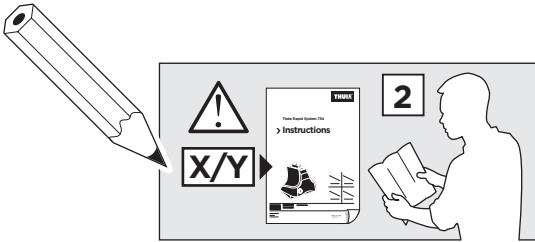

Thule Rapid System Kit 1511

> Instructions

TOYOTA Tacoma, 4-dr Extended Cab, *05-15

TOYOTA Tacoma, 4-dr Quad Cab, *05-15

*North America

ISO 11154-E

141511

C.20160602
519-1511-03

Bring your life

thule.com

1

	X (scale)	X (mm)	X (inch)
TOYOTA Tacoma , 4-dr Extended Cab, *05-15	44	1091	43
TOYOTA Tacoma , 4-dr Quad Cab, *05-15	44	1091	43

	Y (scale)	Y (mm)	Y (inch)
TOYOTA Tacoma , 4-dr Extended Cab, *05-15	44	1091	43
TOYOTA Tacoma , 4-dr Quad Cab, *05-15	44	1091	43