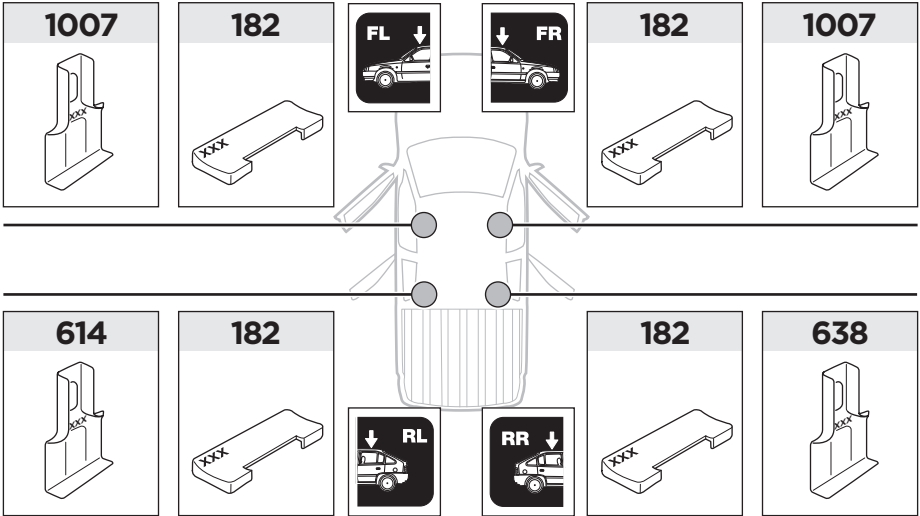

Thule Rapid System Kit 1511

> Instructions

TOYOTA Tacoma, 4-dr Extended Cab, *05-15

TOYOTA Tacoma, 4-dr Quad Cab, *05-15

*North America

ISO 11154-E

141511

C.20160602
519-1511-03

Bring your life

thule.com

1

	X (scale)	X (mm)	X (inch)
TOYOTA Tacoma , 4-dr Extended Cab, *05-15	44	1091	43
TOYOTA Tacoma , 4-dr Quad Cab, *05-15	44	1091	43

	Y (scale)	Y (mm)	Y (inch)
TOYOTA Tacoma , 4-dr Extended Cab, *05-15	44	1091	43
TOYOTA Tacoma , 4-dr Quad Cab, *05-15	44	1091	43

2

TOYOTA Tacoma, 4-dr Extended Cab, *05-15

TOYOTA Tacoma, 4-dr Quad Cab, *05-15

3

	W (mm)	Z (mm)	W (inch)	Z (inch)
TOYOTA Tacoma, 4-dr Extended Cab, *05-15	330	660	13	26
TOYOTA Tacoma, 4-dr Quad Cab, *05-15	330	660	13	26