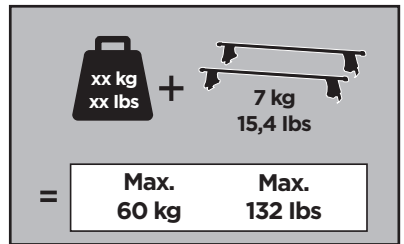

Thule Rapid System Kit 1509

> Instructions

DODGE Dakota, 4-dr Club Cab, 05-08

DODGE Dakota, 4-dr Crew Cab, 09-11

DODGE Dakota, 4-dr Extended Cab, 09-11

DODGE Dakota, 4-dr Quad Cab, 00-04

DODGE Dakota, 4-dr Quad Cab, 05-08

MITSUBISHI Raider, 4-dr Club Cab, 06-10

MITSUBISHI Raider, 4-dr Quad Cab, 06-10

ISO 11154-E

141509

C.20160918
519-1509-03

Bring your life

thule.com