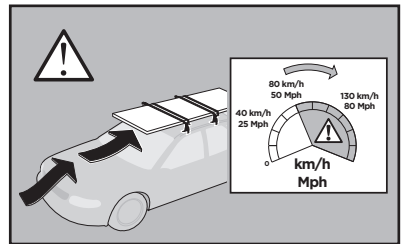

Thule Rapid System Kit 1509

> Instructions

DODGE Dakota, 4-dr Club Cab, 05-08

DODGE Dakota, 4-dr Crew Cab, 09-11

DODGE Dakota, 4-dr Extended Cab, 09-11

DODGE Dakota, 4-dr Quad Cab, 00-04

DODGE Dakota, 4-dr Quad Cab, 05-08

MITSUBISHI Raider, 4-dr Club Cab, 06-10

MITSUBISHI Raider, 4-dr Quad Cab, 06-10

ISO 11154-E

141509

C.20160918
519-1509-03

Bring your life

thule.com