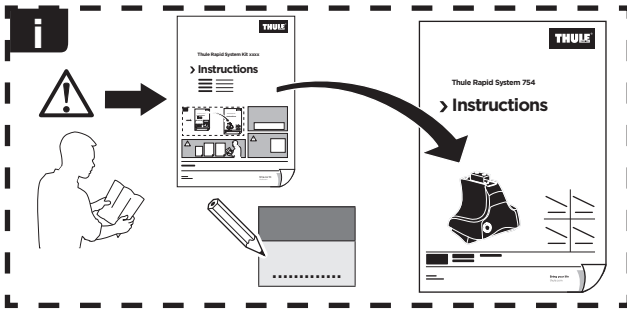

Thule Rapid System Kit 1509

> Instructions

DODGE Dakota, 4-dr Club Cab, 05-08

DODGE Dakota, 4-dr Crew Cab, 09-11

DODGE Dakota, 4-dr Extended Cab, 09-11

DODGE Dakota, 4-dr Quad Cab, 00-04

DODGE Dakota, 4-dr Quad Cab, 05-08

MITSUBISHI Raider, 4-dr Club Cab, 06-10

MITSUBISHI Raider, 4-dr Quad Cab, 06-10

ISO 11154-E

141509

C.20160918
519-1509-03

Bring your life

thule.com