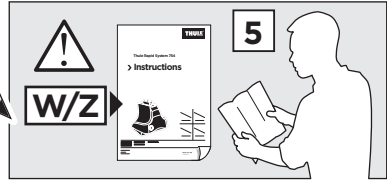

3

	W (mm)	Z (mm)	W (inch)	Z (inch)
MINI Clubman, 4-dr Hatchback, 08-	300	750	11 3/4	29 1/2