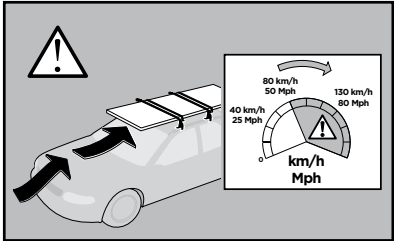

Thule Rapid System Kit 1494

> Instructions

ISUZU D-max Rodeo, 2-dr Single Cab, 02-
 CHEVROLET Colorado, 2-dr Single Cab, 04-

ISO 11154-E

02 x2

65 x2

95 x2

961 x2

x1

x1

1

	X (scale)	X (mm)	X (inch)
ISUZU D-max Rodeo , 2-dr Single Cab, 02-	34,5	996	39 1/4
CHEVROLET Colorado , 2-dr Single Cab, 04-	34,5	996	39 1/4

	Y (scale)	Y (mm)	Y (inch)
ISUZU D-max Rodeo , 2-dr Single Cab, 02-	38	1031	40 5/8
CHEVROLET Colorado , 2-dr Single Cab, 04-	38	1031	40 5/8