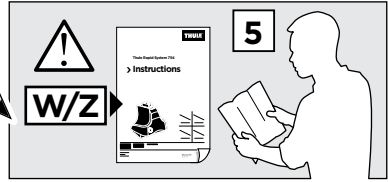

3

	W (mm)	Z (mm)	W (inch)	Z (inch)
ISUZU D-max Rodeo, 2-dr Single Cab, 02-	285	650	11 1/4	25 5/8
CHEVROLET Colorado, 2-dr Single Cab, 04-	285	650	11 1/4	25 5/8