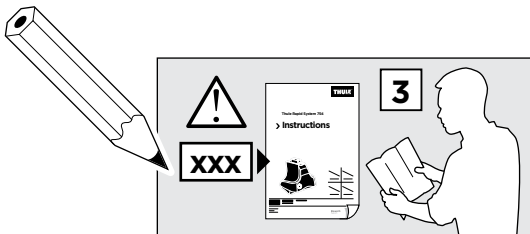

2

ISUZU D-max Rodeo, 2-dr Single Cab, O2-
CHEVROLET Colorado, 2-dr Single Cab, O4-