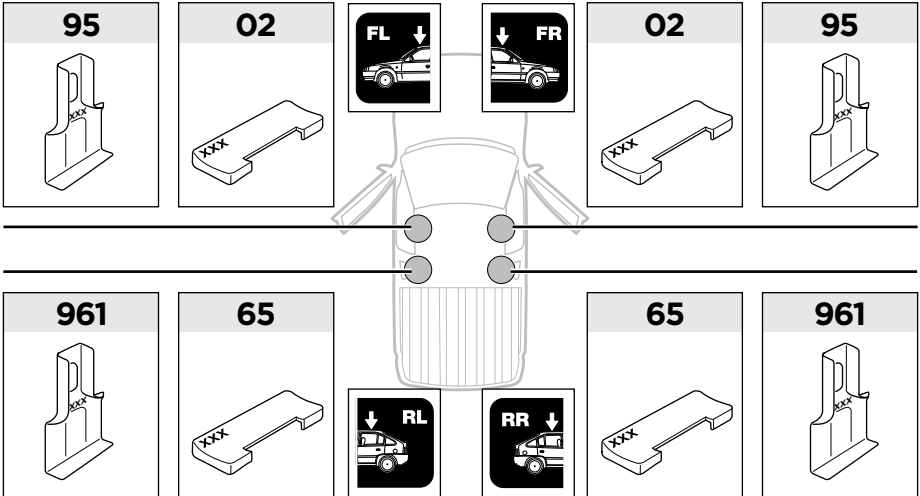

Thule Rapid System Kit 1494

> Instructions

ISUZU D-max Rodeo, 2-dr Single Cab, 02-
 CHEVROLET Colorado, 2-dr Single Cab, 04-

ISO 11154-E

02 x2

65 x2

95 x2

961 x2

x1

x1

1

	X (scale)	X (mm)	X (inch)
ISUZU D-max Rodeo , 2-dr Single Cab, 02-	34,5	996	39 1/4
CHEVROLET Colorado , 2-dr Single Cab, 04-	34,5	996	39 1/4

	Y (scale)	Y (mm)	Y (inch)
ISUZU D-max Rodeo , 2-dr Single Cab, 02-	38	1031	40 5/8
CHEVROLET Colorado , 2-dr Single Cab, 04-	38	1031	40 5/8

2

ISUZU D-max Rodeo, 2-dr Single Cab, O2-
CHEVROLET Colorado, 2-dr Single Cab, O4-

3

	W (mm)	Z (mm)	W (inch)	Z (inch)
ISUZU D-max Rodeo , 2-dr Single Cab, 02-	285	650	11 1/4	25 5/8
CHEVROLET Colorado , 2-dr Single Cab, 04-	285	650	11 1/4	25 5/8