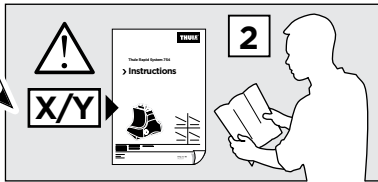

Thule Rapid System Kit 1494

> Instructions

ISUZU D-max Rodeo, 2-dr Single Cab, 02-
 CHEVROLET Colorado, 2-dr Single Cab, 04-

ISO 11154-E

02 x2

65 x2

95 x2

961 x2

x1

x1

1

	X (scale)	X (mm)	X (inch)
ISUZU D-max Rodeo , 2-dr Single Cab, 02-	34,5	996	39 1/4
CHEVROLET Colorado , 2-dr Single Cab, 04-	34,5	996	39 1/4

	Y (scale)	Y (mm)	Y (inch)
ISUZU D-max Rodeo , 2-dr Single Cab, 02-	38	1031	40 5/8
CHEVROLET Colorado , 2-dr Single Cab, 04-	38	1031	40 5/8