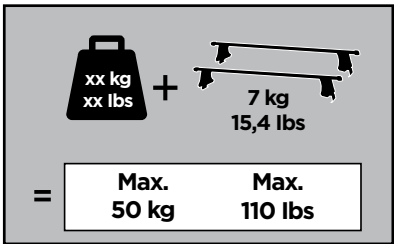

Thule Rapid System Kit 1494

> Instructions

ISUZU D-max Rodeo, 2-dr Single Cab, 02-
 CHEVROLET Colorado, 2-dr Single Cab, 04-

ISO 11154-E

02 x2

65 x2

95 x2

961 x2

x1

x1

1

	X (scale)	X (mm)	X (inch)
ISUZU D-max Rodeo , 2-dr Single Cab, 02-	34,5	996	39 1/4
CHEVROLET Colorado , 2-dr Single Cab, 04-	34,5	996	39 1/4

	Y (scale)	Y (mm)	Y (inch)
ISUZU D-max Rodeo , 2-dr Single Cab, 02-	38	1031	40 5/8
CHEVROLET Colorado , 2-dr Single Cab, 04-	38	1031	40 5/8

2

ISUZU D-max Rodeo, 2-dr Single Cab, O2-
CHEVROLET Colorado, 2-dr Single Cab, O4-

3

	W (mm)	Z (mm)	W (inch)	Z (inch)
ISUZU D-max Rodeo , 2-dr Single Cab, 02-	285	650	11 1/4	25 5/8
CHEVROLET Colorado , 2-dr Single Cab, 04-	285	650	11 1/4	25 5/8