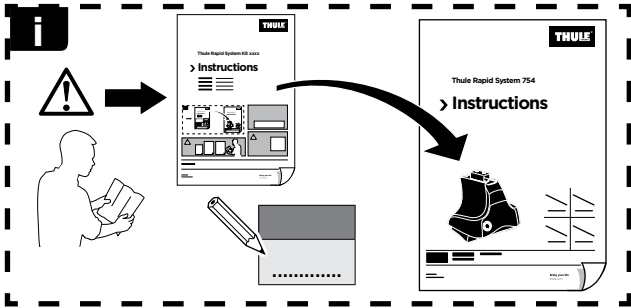

Thule Rapid System Kit 1494

> Instructions

ISUZU D-max Rodeo, 2-dr Single Cab, 02-
 CHEVROLET Colorado, 2-dr Single Cab, 04-

ISO 11154-E

02 x2

65 x2

95 x2

961 x2

x1

x1

1

	X (scale)	X (mm)	X (inch)
ISUZU D-max Rodeo , 2-dr Single Cab, 02-	34,5	996	39 1/4
CHEVROLET Colorado , 2-dr Single Cab, 04-	34,5	996	39 1/4

	Y (scale)	Y (mm)	Y (inch)
ISUZU D-max Rodeo , 2-dr Single Cab, 02-	38	1031	40 5/8
CHEVROLET Colorado , 2-dr Single Cab, 04-	38	1031	40 5/8

2

ISUZU D-max Rodeo, 2-dr Single Cab, O2-
CHEVROLET Colorado, 2-dr Single Cab, O4-

3

	W (mm)	Z (mm)	W (inch)	Z (inch)
ISUZU D-max Rodeo , 2-dr Single Cab, 02-	285	650	11 1/4	25 5/8
CHEVROLET Colorado , 2-dr Single Cab, 04-	285	650	11 1/4	25 5/8