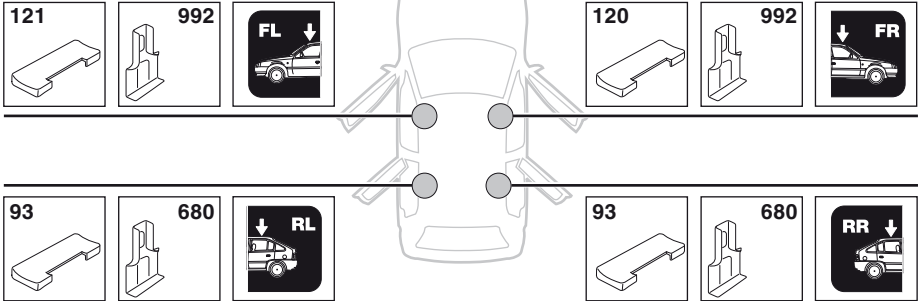

4

HONDA Airwave, 5-dr Hatchback, 05-