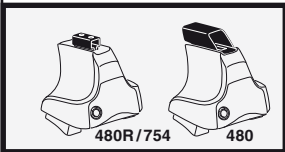

4

HONDA Airwave, 5-dr Hatchback, 05-