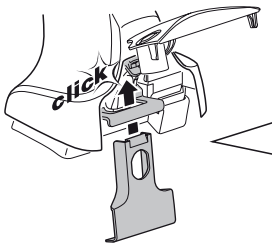

4

HONDA Airwave, 5-dr Hatchback, 05-