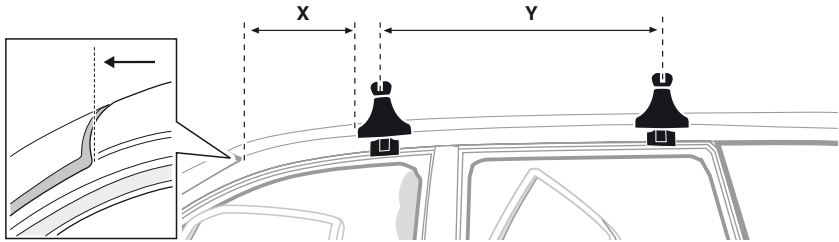

4

THINK City, 3-dr Hatchback, 08-

5

	X mm	Y mm	X inch	Y inch
THINK City, 3-dr Hatchback, 08-	250 mm	650 mm	9 ⁷ / ₈ "	25 ⁵ / ₈ "

GB/US Tighten alternately

D Die Schrauben abwechselnd anziehen

F Serrer alternativement chaque côté