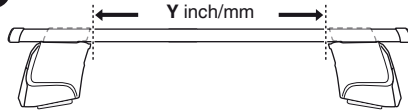

480R

480

1

2

THINK City, 3-dr Hatchback, 08-

X inch

X mm

33 7/8"

861 mm

1

2

THINK City, 3-dr Hatchback, 08-

Y inch

Y mm

33 1/8"

841 mm

4

THINK City, 3-dr Hatchback, 08-

5

	X mm	Y mm	X inch	Y inch
THINK City, 3-dr Hatchback, 08-	250 mm	650 mm	9 ⁷ / ₈ "	25 ⁵ / ₈ "

GB/US Tighten alternately

D Die Schrauben abwechselnd anziehen

F Serrer alternativement chaque côté