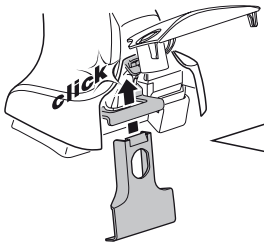

4

THINK City, 3-dr Hatchback, 08-

5

	X mm	Y mm	X inch	Y inch
THINK City, 3-dr Hatchback, 08-	250 mm	650 mm	9 ⁷ / ₈ "	25 ⁵ / ₈ "

GB/US Tighten alternately

D Die Schrauben abwechselnd anziehen

F Serrer alternativement chaque côté