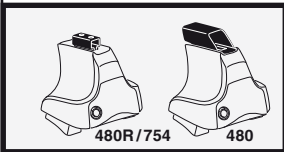

861 mm

1

2

THINK City, 3-dr Hatchback, 08-

Y inch

Y mm

33 1/8"

841 mm

4

THINK City, 3-dr Hatchback, 08-

5

	X mm	Y mm	X inch	Y inch
THINK City, 3-dr Hatchback, 08-	250 mm	650 mm	9 ⁷ / ₈ "	25 ⁵ / ₈ "

GB/US Tighten alternately

D Die Schrauben abwechselnd anziehen

F Serrer alternativement chaque côté