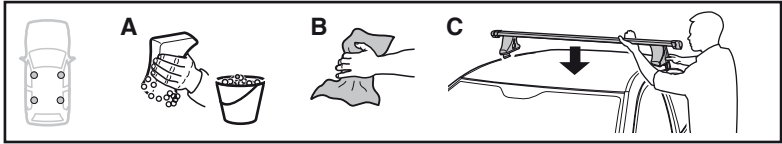

5

	X mm	Y mm	X inch	Y inch
THINK City, 3-dr Hatchback, 08-	250 mm	650 mm	9 ⁷/₈ "	25 ⁵/₈ "