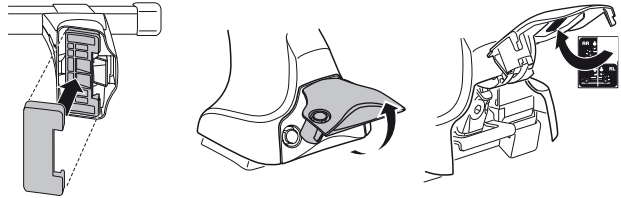

861 mm

1

2

THINK City, 3-dr Hatchback, 08-

Y inch

Y mm

33 1/8"

841 mm

4

THINK City, 3-dr Hatchback, 08-

5

	X mm	Y mm	X inch	Y inch
THINK City, 3-dr Hatchback, 08-	250 mm	650 mm	9 ⁷ / ₈ "	25 ⁵ / ₈ "

GB/US Tighten alternately

D Die Schrauben abwechselnd anziehen

F Serrer alternativement chaque côté