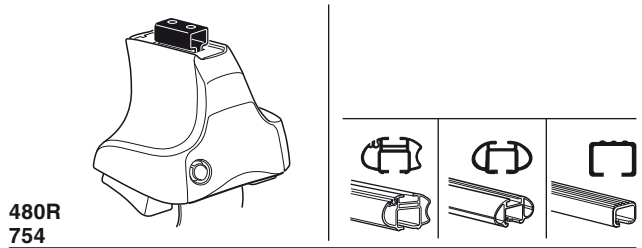

Kit 1479

THINK City, 3-dr Hatchback, 08-