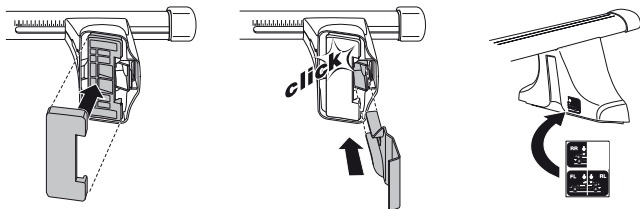

861 mm

1

2

THINK City, 3-dr Hatchback, 08-

Y inch

Y mm

33 1/8"

841 mm

4

THINK City, 3-dr Hatchback, 08-

5

	X mm	Y mm	X inch	Y inch
THINK City, 3-dr Hatchback, 08-	250 mm	650 mm	9 ⁷ / ₈ "	25 ⁵ / ₈ "

GB/US Tighten alternately

D Die Schrauben abwechselnd anziehen

F Serrer alternativement chaque côté