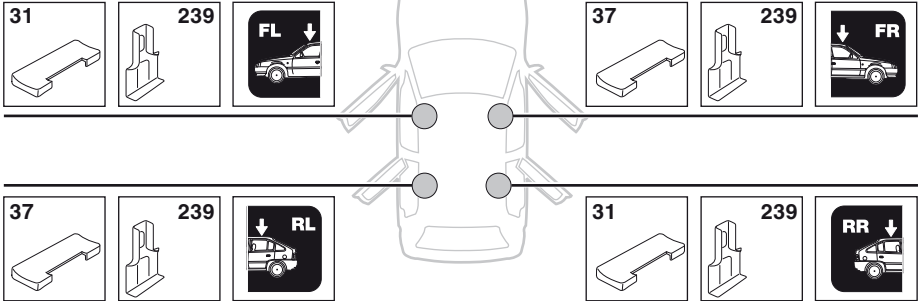

861 mm

1

2

THINK City, 3-dr Hatchback, 08-

Y inch

Y mm

33 1/8"

841 mm

4

THINK City, 3-dr Hatchback, 08-

5

	X mm	Y mm	X inch	Y inch
THINK City, 3-dr Hatchback, 08-	250 mm	650 mm	9 ⁷ / ₈ "	25 ⁵ / ₈ "

GB/US Tighten alternately

D Die Schrauben abwechselnd anziehen

F Serrer alternativement chaque côté