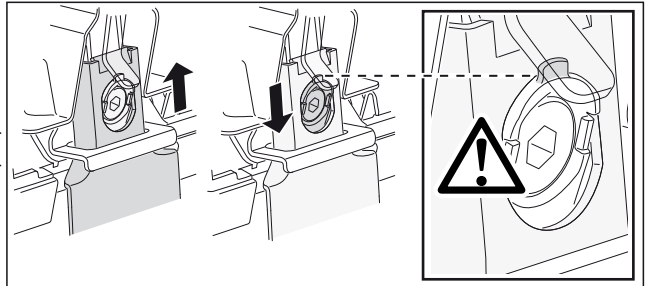

4

THINK City, 3-dr Hatchback, 08-

5

	X mm	Y mm	X inch	Y inch
THINK City, 3-dr Hatchback, 08-	250 mm	650 mm	9 ⁷ / ₈ "	25 ⁵ / ₈ "

GB/US Tighten alternately

D Die Schrauben abwechselnd anziehen

F Serrer alternativement chaque côté