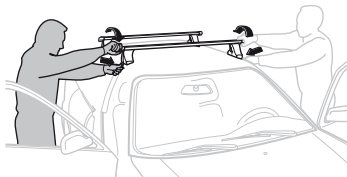

4

THINK City, 3-dr Hatchback, 08-

5

	X mm	Y mm	X inch	Y inch
THINK City, 3-dr Hatchback, 08-	250 mm	650 mm	9 ⁷ / ₈ "	25 ⁵ / ₈ "

GB/US Tighten alternately

D Die Schrauben abwechselnd anziehen

F Serrer alternativement chaque côté