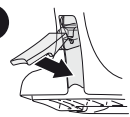

3

754

750

1

2

THINK City, 3-dr Hatchback, 08-

X

21

1

2

THINK City, 3-dr Hatchback, 08-

Y

19

480R

480

1

2

THINK City, 3-dr Hatchback, 08-

X inch

X mm

33 7/8"

861 mm

1

2

THINK City, 3-dr Hatchback, 08-

Y inch

Y mm

33 1/8"

841 mm