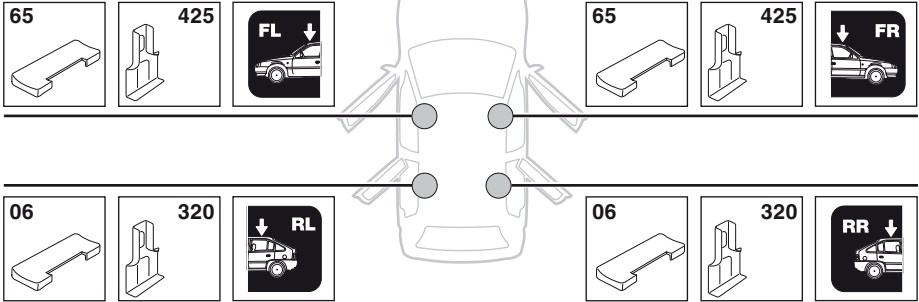

2

DAIHATSU Cuore (MK.II.), 5-dr Hatchback, 07-

Y inch	Y mm
36 1/2"	926 mm

4

DAIHATSU Cuore (MK.II.), 5-dr Hatchback, 07-

5

	X mm	Y mm	X inch	Y inch
DAIHATSU Cuore (MK.II.), 5-dr Hatchback, 07-	400 mm	750 mm	15 3/4"	29 1/2"