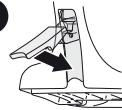

2

DAIHATSU Cuore (MK.II.), 5-dr Hatchback, 07-

Y
27,5