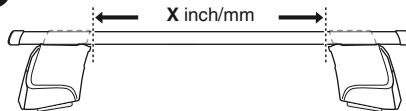

Y
27,5

480R

480

1

2

DAIHATSU Cuore (MK.II.), 5-dr Hatchback, 07-

X inch	X mm
37 1/4"	946 mm

1

2

DAIHATSU Cuore (MK.II.), 5-dr Hatchback, 07-

Y inch	Y mm
36 1/2"	926 mm

4

DAIHATSU Cuore (MK.II.), 5-dr Hatchback, 07-

5

	X mm	Y mm	X inch	Y inch
DAIHATSU Cuore (MK.II.), 5-dr Hatchback, 07-	400 mm	750 mm	15 3/4"	29 1/2"