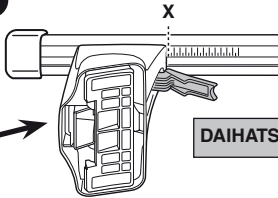

750

1

2

DAIHATSU Cuore (MK.II.), 5-dr Hatchback, 07-

X
29,5

1

2

DAIHATSU Cuore (MK.II.), 5-dr Hatchback, 07-

Y
27,5

480R

480

1

2

DAIHATSU Cuore (MK.II.), 5-dr Hatchback, 07-

X inch	X mm
37 1/4"	946 mm

1

2

DAIHATSU Cuore (MK.II.), 5-dr Hatchback, 07-

Y inch	Y mm
36 1/2"	926 mm

4

DAIHATSU Cuore (MK.II.), 5-dr Hatchback, 07-

5

	X mm	Y mm	X inch	Y inch
DAIHATSU Cuore (MK.II.), 5-dr Hatchback, 07-	400 mm	750 mm	15 3/4"	29 1/2"