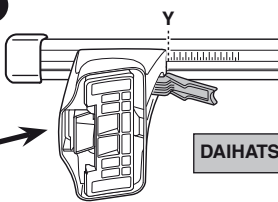

750

1

2

DAIHATSU Cuore (MK.II.), 5-dr Hatchback, 07-

X
29,5

1

2

DAIHATSU Cuore (MK.II.), 5-dr Hatchback, 07-

Y
27,5

480R

480

1

2

DAIHATSU Cuore (MK.II.), 5-dr Hatchback, 07-

X inch	X mm
37 1/4"	946 mm

1

2

DAIHATSU Cuore (MK.II.), 5-dr Hatchback, 07-

Y inch	Y mm
36 1/2"	926 mm

4

DAIHATSU Cuore (MK.II.), 5-dr Hatchback, 07-

5

	X mm	Y mm	X inch	Y inch
DAIHATSU Cuore (MK.II.), 5-dr Hatchback, 07-	400 mm	750 mm	15 3/4"	29 1/2"