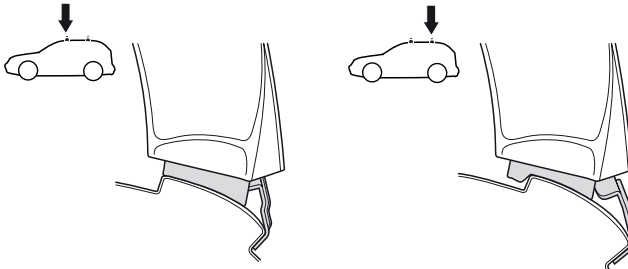

2

DAIHATSU Cuore (MK.II.), 5-dr Hatchback, 07-

Y inch	Y mm
36 1/2"	926 mm

4

DAIHATSU Cuore (MK.II.), 5-dr Hatchback, 07-

5

	X mm	Y mm	X inch	Y inch
DAIHATSU Cuore (MK.II.), 5-dr Hatchback, 07-	400 mm	750 mm	15 3/4"	29 1/2"