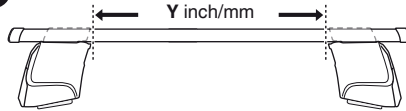

Y
27,5

480R

480

1

2

DAIHATSU Cuore (MK.II.), 5-dr Hatchback, 07-

X inch	X mm
37 1/4"	946 mm

1

2

DAIHATSU Cuore (MK.II.), 5-dr Hatchback, 07-

Y inch	Y mm
36 1/2"	926 mm

4

DAIHATSU Cuore (MK.II.), 5-dr Hatchback, 07-

5

	X mm	Y mm	X inch	Y inch
DAIHATSU Cuore (MK.II.), 5-dr Hatchback, 07-	400 mm	750 mm	15 3/4"	29 1/2"