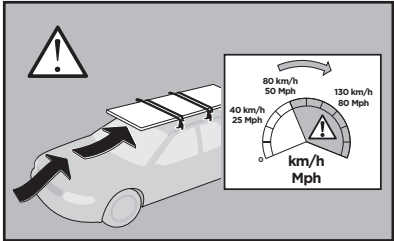

Thule Rapid System Kit 1455

> Instructions

HONDA Stream, 5-dr Estate, 07-14

ISO 11154-E

264 x2

867 x2

x1

265 x2

868 x2

x1

1

	X (scale)	X (mm)	X (inch)
HONDA Stream, 5-dr Estate, 07-14	38,5	1036	40 ³ / ₄

	Y (scale)	Y (mm)	Y (inch)
HONDA Stream, 5-dr Estate, 07-14	36,5	1016	40

2

HONDA Stream, 5-dr Estate, 07-14

3

	W (mm)	Z (mm)	W (inch)	Z (inch)
HONDA Stream, 5-dr Estate, 07-14	400	710	15 3/4	28