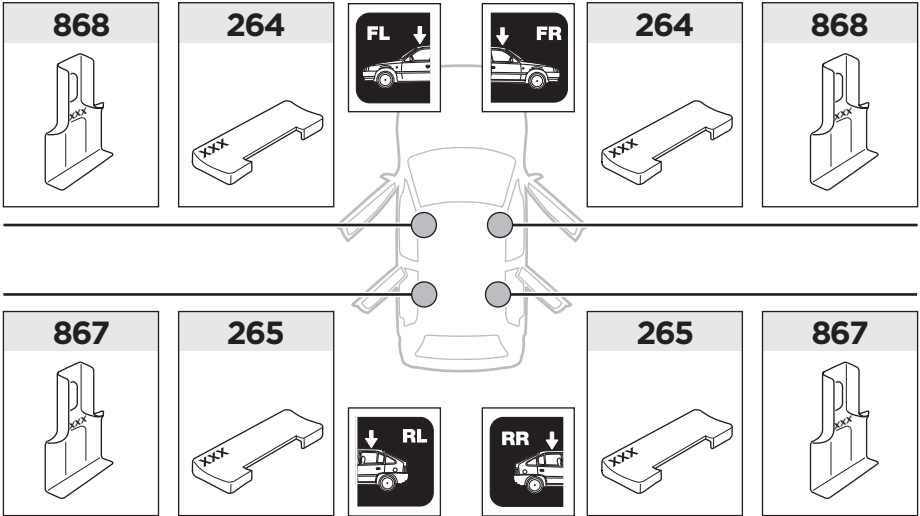

Thule Rapid System Kit 1455

> Instructions

HONDA Stream, 5-dr Estate, 07-14

ISO 11154-E

264 x2

867 x2

x1

265 x2

868 x2

x1

1

	X (scale)	X (mm)	X (inch)
HONDA Stream, 5-dr Estate, 07-14	38,5	1036	40 ³ / ₄

	Y (scale)	Y (mm)	Y (inch)
HONDA Stream, 5-dr Estate, 07-14	36,5	1016	40

2

HONDA Stream, 5-dr Estate, 07-14

3

	W (mm)	Z (mm)	W (inch)	Z (inch)
HONDA Stream, 5-dr Estate, 07-14	400	710	15 3/4	28