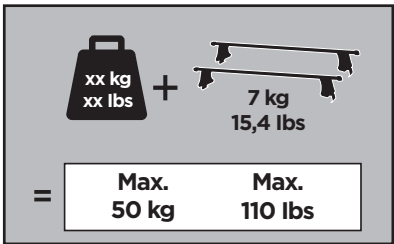

Thule Rapid System Kit 1455

> Instructions

HONDA Stream, 5-dr Estate, 07-14

ISO 11154-E

264 x2

867 x2

x1

265 x2

868 x2

x1

1

	X (scale)	X (mm)	X (inch)
HONDA Stream, 5-dr Estate, 07-14	38,5	1036	40 ³ / ₄

	Y (scale)	Y (mm)	Y (inch)
HONDA Stream, 5-dr Estate, 07-14	36,5	1016	40

2

HONDA Stream, 5-dr Estate, 07-14

3

	W (mm)	Z (mm)	W (inch)	Z (inch)
HONDA Stream, 5-dr Estate, 07-14	400	710	15 3/4	28