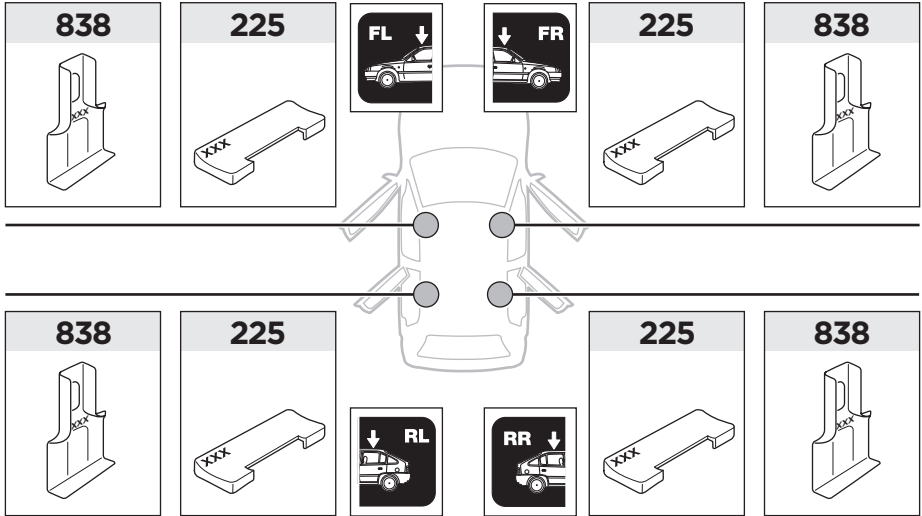

838 x4

x1

x1

1

	X (scale)	X (mm)	X (inch)
DAIHATSU Cuore (Mk. I.), 5-dr Hatchback, 03-07	28	931	36 ⁵ / ₈

	Y (scale)	Y (mm)	Y (inch)
DAIHATSU Cuore (Mk. I.), 5-dr Hatchback, 03-07	26,5	916	36 ¹ / ₈

2

DAIHATSU Cuore (Mk. I.), 5-dr Hatchback, 03-07

3

	W (mm)	Z (mm)	W (inch)	Z (inch)
DAIHATSU Cuore (Mk. I), 5-dr Hatchback, 03-07	260	700	10 1/4	27 1/2