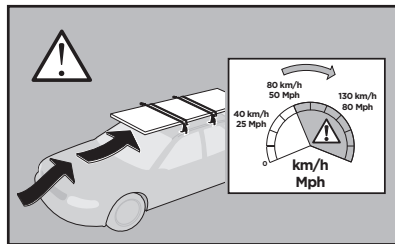

ISO 11154-E

141424

C.20130613
519-1424-01

Bring your life
thule.com