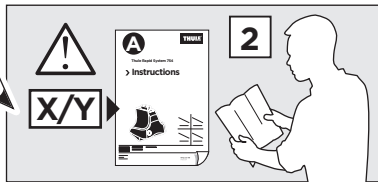

838 x4

x1

x1

1

	X (scale)	X (mm)	X (inch)
DAIHATSU Cuore (Mk. I.), 5-dr Hatchback, 03-07	28	931	36 ⁵ / ₈

	Y (scale)	Y (mm)	Y (inch)
DAIHATSU Cuore (Mk. I.), 5-dr Hatchback, 03-07	26,5	916	36 ¹ / ₈

2

DAIHATSU Cuore (Mk. I.), 5-dr Hatchback, 03-07

3

	W (mm)	Z (mm)	W (inch)	Z (inch)
DAIHATSU Cuore (Mk. I), 5-dr Hatchback, 03-07	260	700	10 1/4	27 1/2