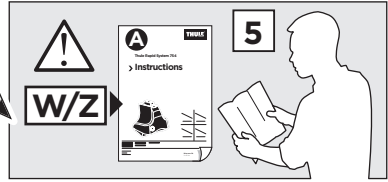

838 x4

x1

x1

1

	X (scale)	X (mm)	X (inch)
DAIHATSU Cuore (Mk. I.), 5-dr Hatchback, 03-07	28	931	36 ⁵ / ₈

	Y (scale)	Y (mm)	Y (inch)
DAIHATSU Cuore (Mk. I.), 5-dr Hatchback, 03-07	26,5	916	36 ¹ / ₈

2

DAIHATSU Cuore (Mk. I.), 5-dr Hatchback, 03-07

3

	W (mm)	Z (mm)	W (inch)	Z (inch)
DAIHATSU Cuore (Mk. I), 5-dr Hatchback, 03-07	260	700	10 1/4	27 1/2