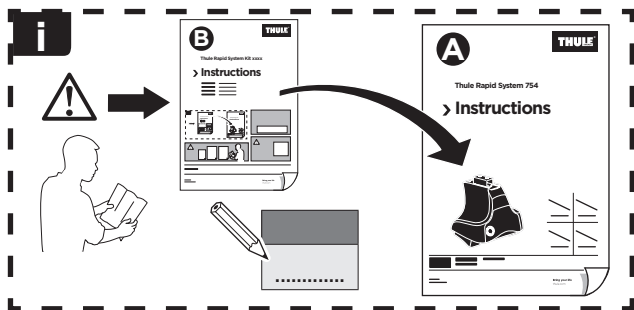

Thule Rapid System Kit 1424

> Instructions

DAIHATSU Cuore (Mk. I.), 5-dr Hatchback, 03-07

ISO 11154-E

141424

C.20130613
519-1424-01

Bring your life
thule.com

225 x4

838 x4

x1

x1

1

	X (scale)	X (mm)	X (inch)
DAIHATSU Cuore (Mk. I.), 5-dr Hatchback, 03-07	28	931	36 ⁵ / ₈

	Y (scale)	Y (mm)	Y (inch)
DAIHATSU Cuore (Mk. I.), 5-dr Hatchback, 03-07	26,5	916	36 ¹ / ₈

2

DAIHATSU Cuore (Mk. I.), 5-dr Hatchback, 03-07

3

	W (mm)	Z (mm)	W (inch)	Z (inch)
DAIHATSU Cuore (Mk. I), 5-dr Hatchback, 03-07	260	700	10 1/4	27 1/2