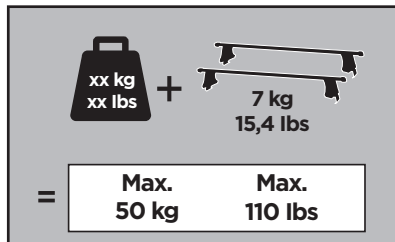

ISO 11154-E

141424

C.20130613
519-1424-01

Bring your life
thule.com