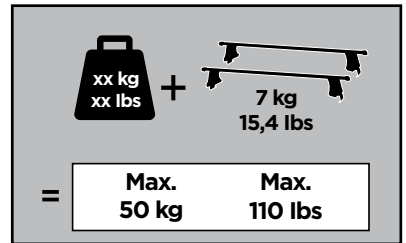

Thule Rapid System Kit 1372

> Instructions

PROTON Gen 2, 5-dr Hatchback, 04-

ISO 11154-E

141372

C.20121003
519-1372-01

Bring your life
thule.com