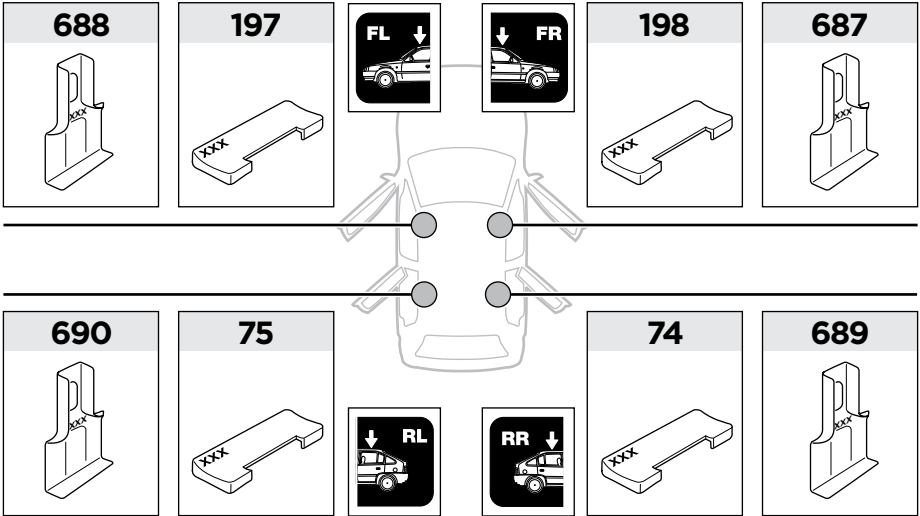

- 687 x1
- 688 x1
- 689 x1
- 690 x1

x1

x1

1

	X (scale)	X (mm)	X (inch)
PROTON Gen 2, 5-dr Hatchback, 04-	28	931	36 ⁵/₈

	Y (scale)	Y (mm)	Y (inch)
PROTON Gen 2, 5-dr Hatchback, 04-	28	931	36 ⁵/₈

2

PROTON Gen 2, 5-dr Hatchback, 04-

3

	W (mm)	Z (mm)	W (inch)	Z (inch)
PROTON Gen 2, 5-dr Hatchback, 04-	260	680	10 1/4	26 3/4