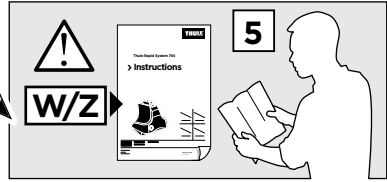

3

	W (mm)	Z (mm)	W (inch)	Z (inch)
PROTON Gen 2, 5-dr Hatchback, 04-	260	680	10 1/4	26 3/4