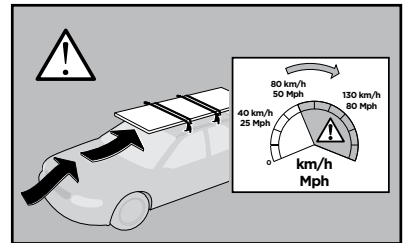

Thule Rapid System Kit 1372

> Instructions

PROTON Gen 2, 5-dr Hatchback, 04-

ISO 11154-E

141372

C.20121003
519-1372-01

Bring your life
thule.com