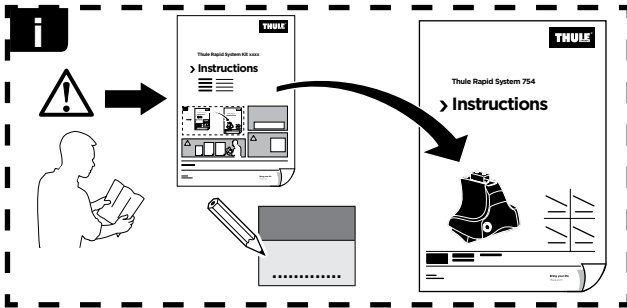

Thule Rapid System Kit 1372

> Instructions

PROTON Gen 2, 5-dr Hatchback, 04-

ISO 11154-E

141372

C.20121003
519-1372-01

Bring your life
thule.com

- 74 x1
- 75 x1
- 197 x1
- 198 x1