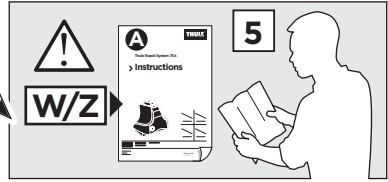

3

	W (mm)	Z (mm)	W (inch)	Z (inch)
TOYOTA Succeed, 5-dr Estate, 02-	430	705	16 7/8	27 3/4
TOYOTA Probox, 5-dr Estate, 02-	430	705	16 7/8	27 3/4