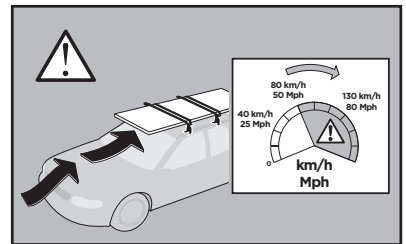

Thule Rapid System Kit 1315

> Instructions

TOYOTA Sienta, 5-dr MPV, 03- (JPN)

ISO 11154-E

141315

C.2013.0117
519-1315-01

Bring your life
thule.com