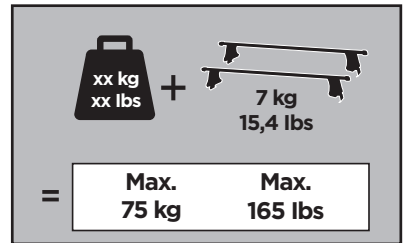

Thule Rapid System Kit 1315

> Instructions

TOYOTA Sienta, 5-dr MPV, 03- (JPN)

ISO 11154-E

141315

C.2013.0117
519-1315-01

Bring your life
thule.com