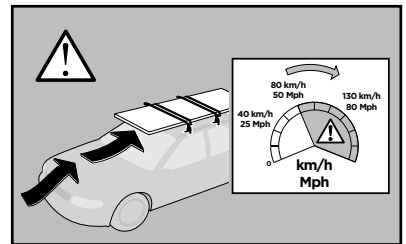

Thule Rapid System Kit 1313

> Instructions

CITROËN C8, 5-dr MPV, 02-10

FIAT Ulysse, 5-dr MPV, 02-10

LANCIA Phedra, 5-dr MPV, 02-10

PEUGEOT 807, 5-dr MPV, 02-10

ISO 11154-E

141313

C.20121017
519-1313-02

Bring your life

thule.com