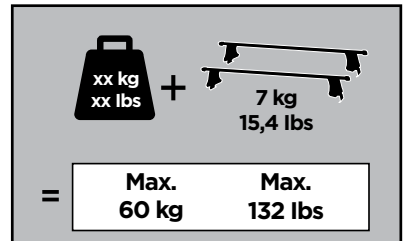

Thule Rapid System Kit 1313

> Instructions

CITROËN C8, 5-dr MPV, 02-10

FIAT Ulysse, 5-dr MPV, 02-10

LANCIA Phedra, 5-dr MPV, 02-10

PEUGEOT 807, 5-dr MPV, 02-10

ISO 11154-E

141313

C.20121017
519-1313-02

Bring your life

thule.com