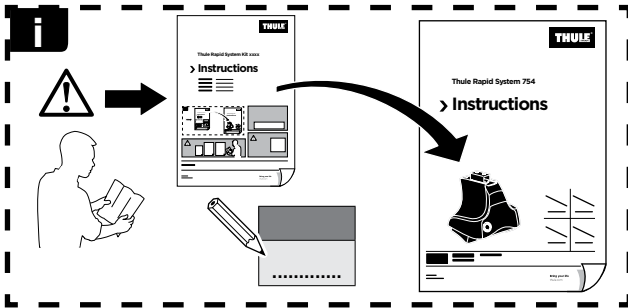

Thule Rapid System Kit 1313

> Instructions

CITROËN C8, 5-dr MPV, 02-10

FIAT Ulysse, 5-dr MPV, 02-10

LANCIA Phedra, 5-dr MPV, 02-10

PEUGEOT 807, 5-dr MPV, 02-10

ISO 11154-E

141313