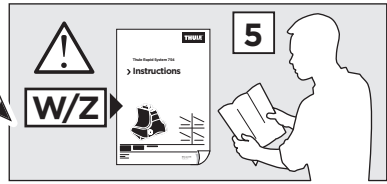

3

	W (mm)	Z (mm)	W (inch)	Z (inch)
RENAULT Laguna II, 5-dr Hatchback, 02-04, 05-07	240	710	9 1/2	28
RENAULT Laguna II, 5-dr Estate, 02-04, 05-07	340	825	13 3/8	32 1/2