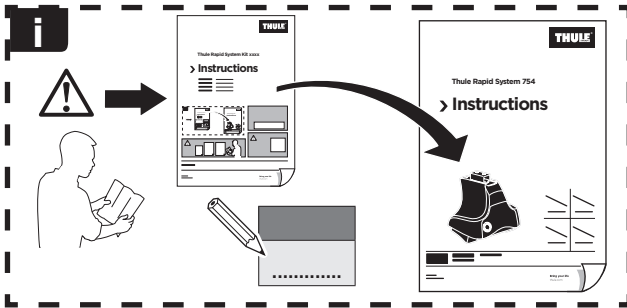

# > Instructions

**RENAULT Laguna II**, 5-dr Hatchback, 02-04, 05-07

**RENAULT Laguna II**, 5-dr Estate, 02-04, 05-07

ISO 11154-E

**141311**

C.20121122  
519-1311-02

**Bring your life**

thule.com