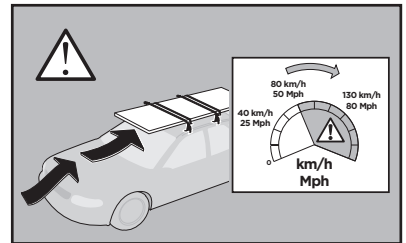

Thule Rapid System Kit 1311

> Instructions

RENAULT Laguna II, 5-dr Hatchback, 02-04, 05-07

RENAULT Laguna II, 5-dr Estate, 02-04, 05-07

ISO 11154-E

141311

C.20121122
519-1311-02

Bring your life

thule.com