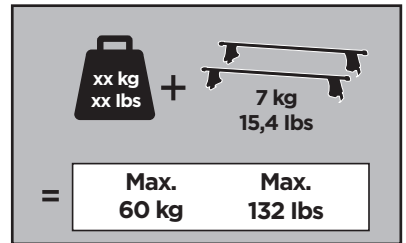

Thule Rapid System Kit 1311

> Instructions

RENAULT Laguna II, 5-dr Hatchback, 02-04, 05-07

RENAULT Laguna II, 5-dr Estate, 02-04, 05-07

ISO 11154-E

141311

C.20121122
519-1311-02

Bring your life

thule.com