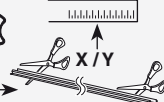

3

754

750

1

2

SSANGYONG Rexton, 5-dr SUV, 02-07

X

40

1

2

SSANGYONG Rexton, 5-dr SUV, 02-07

Y

37

480R

480

1

2

SSANGYONG Rexton, 5-dr SUV, 02-07

X inch

X mm

41 3/8"

1051 mm

1

2

SSANGYONG Rexton, 5-dr SUV, 02-07

Y inch

Y mm

40 1/4"

1021 mm