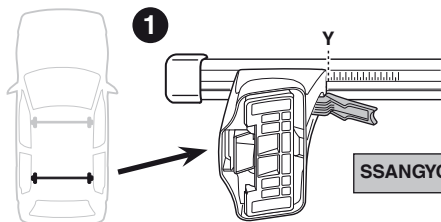

750

1

2

SSANGYONG Rexton, 5-dr SUV, 02-07

X

40

1

2

X inch

X mm

41 3/8"

1051 mm

1

2

SSANGYONG Rexton, 5-dr SUV, 02-07

Y inch

Y mm

40 1/4"

1021 mm

4

SSANGYONG Rexton, 5-dr SUV, 02-07

5

	X mm	Y mm	X inch	Y inch
SSANGYONG Rexton, 5-dr SUV, 02-07	580 mm	800 mm	22 7/8"	31 1/2"

GB/US Tighten alternately