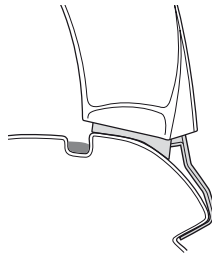

X inch

X mm

41 3/8"

1051 mm

1

2

SSANGYONG Rexton, 5-dr SUV, 02-07

Y inch

Y mm

40 1/4"

1021 mm

4

SSANGYONG Rexton, 5-dr SUV, 02-07

5

	X mm	Y mm	X inch	Y inch
SSANGYONG Rexton, 5-dr SUV, 02-07	580 mm	800 mm	22 7/8"	31 1/2"

GB/US Tighten alternately