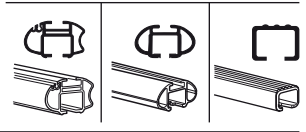

Kit 1309

SSANGYONG Rexton, 5-dr SUV, 02-07

480R
754