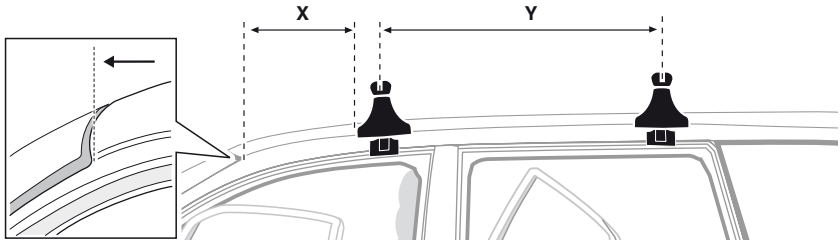

Y mm

40 1/4"

1021 mm

4

SSANGYONG Rexton, 5-dr SUV, 02-07

5

	X mm	Y mm	X inch	Y inch
SSANGYONG Rexton, 5-dr SUV, 02-07	580 mm	800 mm	22 7/8"	31 1/2"

GB/US Tighten alternately