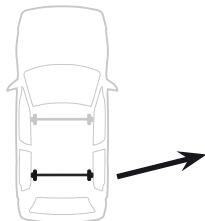

X inch

X mm

41 3/8"

1051 mm

1

2

SSANGYONG Rexton, 5-dr SUV, 02-07

Y inch

Y mm

40 1/4"

1021 mm

4

SSANGYONG Rexton, 5-dr SUV, 02-07

5

	X mm	Y mm	X inch	Y inch
SSANGYONG Rexton, 5-dr SUV, 02-07	580 mm	800 mm	22 7/8"	31 1/2"

GB/US Tighten alternately