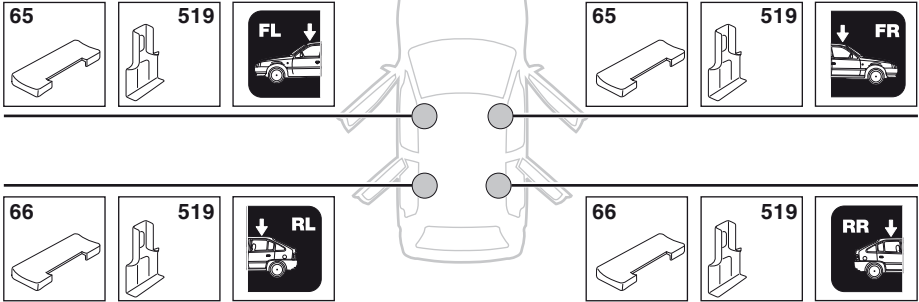

X inch

X mm

41 3/8"

1051 mm

1

2

SSANGYONG Rexton, 5-dr SUV, 02-07

Y inch

Y mm

40 1/4"

1021 mm

4

SSANGYONG Rexton, 5-dr SUV, 02-07

5

	X mm	Y mm	X inch	Y inch
SSANGYONG Rexton, 5-dr SUV, 02-07	580 mm	800 mm	22 7/8"	31 1/2"

GB/US Tighten alternately