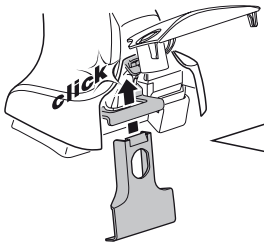

Y mm

40 1/4"

1021 mm

4

SSANGYONG Rexton, 5-dr SUV, 02-07

5

	X mm	Y mm	X inch	Y inch
SSANGYONG Rexton, 5-dr SUV, 02-07	580 mm	800 mm	22 7/8"	31 1/2"

GB/US Tighten alternately