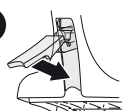

2

SSANGYONG Rexton, 5-dr SUV, 02-07

X inch

X mm

41 3/8"

1051 mm