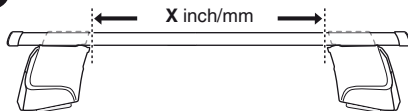

SSANGYONG Rexton, 5-dr SUV, 02-07

Y

37

480R

480

1

2

SSANGYONG Rexton, 5-dr SUV, 02-07

X inch

X mm

41 3/8"

1051 mm

1

2

SSANGYONG Rexton, 5-dr SUV, 02-07

Y inch

Y mm

40 1/4"

1021 mm

4

SSANGYONG Rexton, 5-dr SUV, 02-07

5

	X mm	Y mm	X inch	Y inch
SSANGYONG Rexton, 5-dr SUV, 02-07	580 mm	800 mm	22 7/8"	31 1/2"

GB/US Tighten alternately