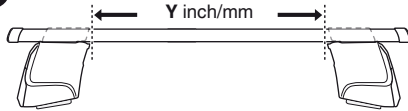

X inch

X mm

41 3/8"

1051 mm

1

2

SSANGYONG Rexton, 5-dr SUV, 02-07

Y inch

Y mm

40 1/4"

1021 mm

4

SSANGYONG Rexton, 5-dr SUV, 02-07

5

	X mm	Y mm	X inch	Y inch
SSANGYONG Rexton, 5-dr SUV, 02-07	580 mm	800 mm	22 7/8"	31 1/2"

GB/US Tighten alternately