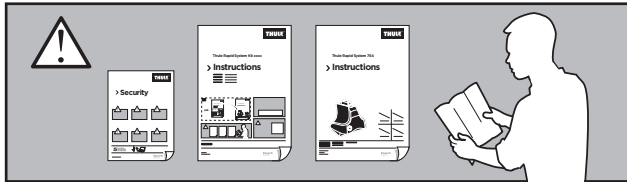

Thule Rapid System Kit 1288

> Instructions

TOYOTA Land Cruiser 100, 5-dr SUV, 98-01, 02-07

ISO 11154-E

141288

C.20130117
519-1288-01

Bring your life
thule.com

109 x4