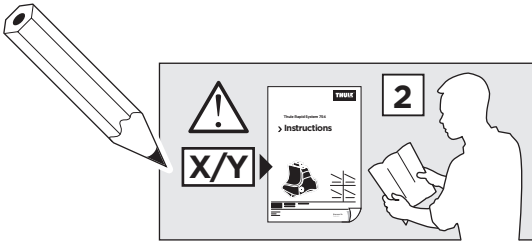

552 x2

x1

553 x2

x1

1

| | X (scale) | X (mm) | X (inch) |
|---|-----------|--------|----------|
| TOYOTA Land Cruiser 100, 5-dr SUV, 98-01, 02-07 | 58 | 1231 | 48 1/2 |

| | Y (scale) | Y (mm) | Y (inch) |
|---|-----------|--------|----------|
| TOYOTA Land Cruiser 100, 5-dr SUV, 98-01, 02-07 | 56 | 1211 | 47 5/8 |

2

TOYOTA Land Cruiser 100, 5-dr SUV, 98-01, 02-07

3

| | W (mm) | Z (mm) | W (inch) | Z (inch) |
|--|------------|------------|---------------|-----------|
| TOYOTA Land Cruiser 100, 5-dr SUV, 98-01, 02-07 | 385 | 710 | 15 1/8 | 28 |