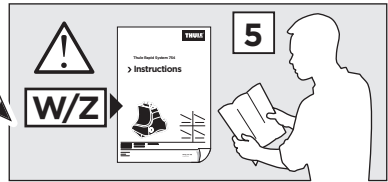

3

	W (mm)	Z (mm)	W (inch)	Z (inch)
TOYOTA Land Cruiser 100, 5-dr SUV, 98-01, 02-07	385	710	15 1/8	28