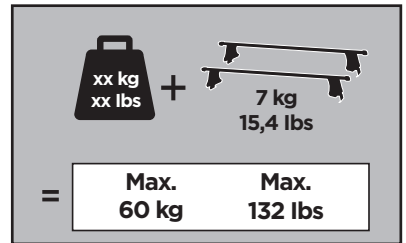

Thule Rapid System Kit 1288

> Instructions

TOYOTA Land Cruiser 100, 5-dr SUV, 98-01, 02-07

ISO 11154-E

141288

C.20130117
519-1288-01

Bring your life
thule.com

109 x4

552 x2

x1

553 x2

x1

1

| | X (scale) | X (mm) | X (inch) |
|---|-----------|--------|----------|
| TOYOTA Land Cruiser 100, 5-dr SUV, 98-01, 02-07 | 58 | 1231 | 48 1/2 |

| | Y (scale) | Y (mm) | Y (inch) |
|---|-----------|--------|----------|
| TOYOTA Land Cruiser 100, 5-dr SUV, 98-01, 02-07 | 56 | 1211 | 47 5/8 |

2

TOYOTA Land Cruiser 100, 5-dr SUV, 98-01, 02-07

3

| | W (mm) | Z (mm) | W (inch) | Z (inch) |
|--|------------|------------|---------------|-----------|
| TOYOTA Land Cruiser 100, 5-dr SUV, 98-01, 02-07 | 385 | 710 | 15 1/8 | 28 |