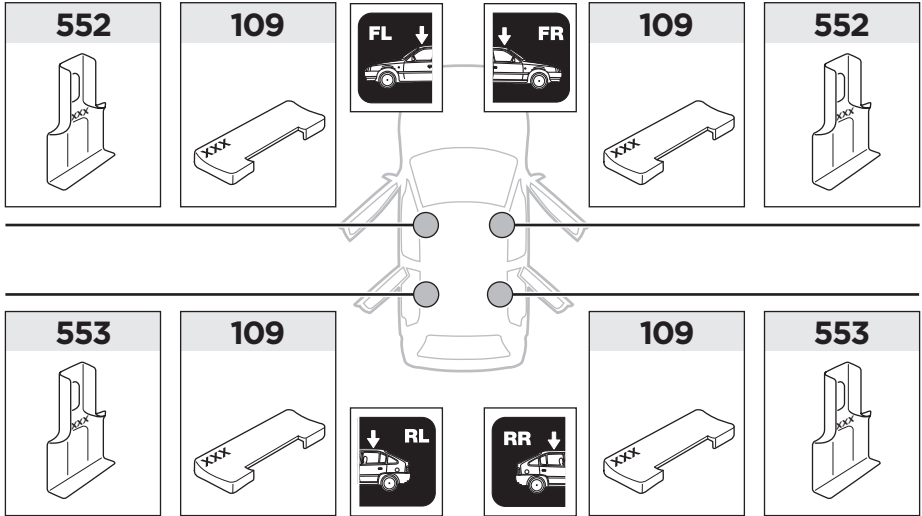

Thule Rapid System Kit 1288

> Instructions

TOYOTA Land Cruiser 100, 5-dr SUV, 98-01, 02-07

ISO 11154-E

141288

C.20130117
519-1288-01

Bring your life
thule.com

109 x4

552 x2

x1

553 x2

x1

1

| | X (scale) | X (mm) | X (inch) |
|---|-----------|--------|----------|
| TOYOTA Land Cruiser 100, 5-dr SUV, 98-01, 02-07 | 58 | 1231 | 48 1/2 |

| | Y (scale) | Y (mm) | Y (inch) |
|---|-----------|--------|----------|
| TOYOTA Land Cruiser 100, 5-dr SUV, 98-01, 02-07 | 56 | 1211 | 47 5/8 |

2

TOYOTA Land Cruiser 100, 5-dr SUV, 98-01, 02-07

3

| | W (mm) | Z (mm) | W (inch) | Z (inch) |
|--|------------|------------|---------------|-----------|
| TOYOTA Land Cruiser 100, 5-dr SUV, 98-01, 02-07 | 385 | 710 | 15 1/8 | 28 |