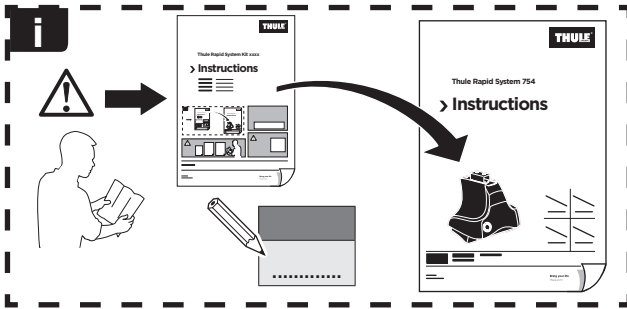

Thule Rapid System Kit 1288

> Instructions

TOYOTA Land Cruiser 100, 5-dr SUV, 98-01, 02-07

ISO 11154-E

141288

C.20130117
519-1288-01

Bring your life
thule.com

109 x4

552 x2

x1

553 x2

x1

1

| | X (scale) | X (mm) | X (inch) |
|---|-----------|--------|----------|
| TOYOTA Land Cruiser 100, 5-dr SUV, 98-01, 02-07 | 58 | 1231 | 48 1/2 |

| | Y (scale) | Y (mm) | Y (inch) |
|---|-----------|--------|----------|
| TOYOTA Land Cruiser 100, 5-dr SUV, 98-01, 02-07 | 56 | 1211 | 47 5/8 |

2

TOYOTA Land Cruiser 100, 5-dr SUV, 98-01, 02-07

3

| | W (mm) | Z (mm) | W (inch) | Z (inch) |
|--|------------|------------|---------------|-----------|
| TOYOTA Land Cruiser 100, 5-dr SUV, 98-01, 02-07 | 385 | 710 | 15 1/8 | 28 |