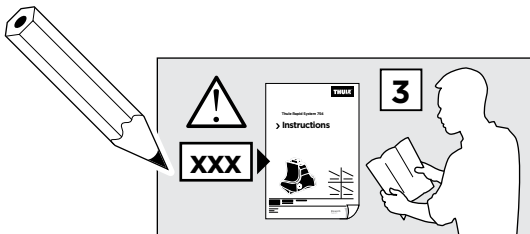

2

TOYOTA Landcruiser Prado, 5-dr SUV, 02-
TOYOTA Landcruiser 90, 5-dr SUV, 02-03
TOYOTA Landcruiser (120), 5-dr SUV, 04-