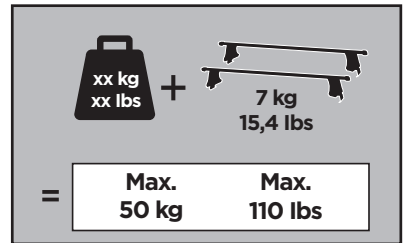

Thule Rapid System Kit 1271

> Instructions

MAZDA Demio, 5-dr Hatchback, 02-07 (JPN)*

MAZDA 2, 5-dr Hatchback, 03-07*

* Without roof spoiler

ISO 11154-E

141271

C.20141216
519-1271-02

Bring your life

thule.com

53 x4

239 x2

240 x2

x1

x1

1

	X (scale)	X (mm)	X (inch)
MAZDA Demio, 5-dr Hatchback, 02-07 (JPN)*	26	911	35 ⁷/₈
MAZDA 2, 5-dr Hatchback, 03-07*	26	911	35 ⁷/₈