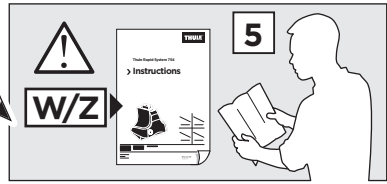

3

	W (mm)	Z (mm)	W (inch)	Z (inch)
MAZDA Demio, 5-dr Hatchback, 02-07 (JPN)*	420	710	16 1/2	28
MAZDA 2, 5-dr Hatchback, 03-07*	420	710	16 1/2	28