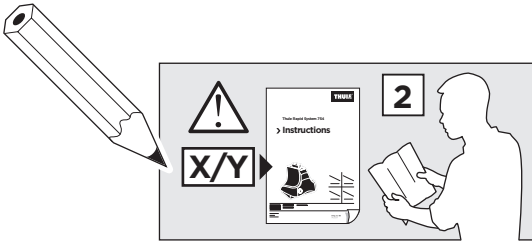

Bring your life

thule.com

53 x4

239 x2

240 x2

x1

x1

1

	X (scale)	X (mm)	X (inch)
MAZDA Demio , 5-dr Hatchback, 02-07 (JPN)*	26	911	35 ⁷ / ₈
MAZDA 2 , 5-dr Hatchback, 03-07*	26	911	35 ⁷ / ₈

	Y (scale)	Y (mm)	Y (inch)
MAZDA Demio , 5-dr Hatchback, 02-07 (JPN)*	25	901	35 ¹ / ₂
MAZDA 2 , 5-dr Hatchback, 03-07*	25	901	35 ¹ / ₂