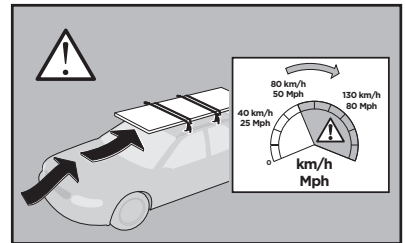

Thule Rapid System Kit 1271

> Instructions

MAZDA Demio, 5-dr Hatchback, 02-07 (JPN)*

MAZDA 2, 5-dr Hatchback, 03-07*

* Without roof spoiler

ISO 11154-E

141271

C.20141216
519-1271-02