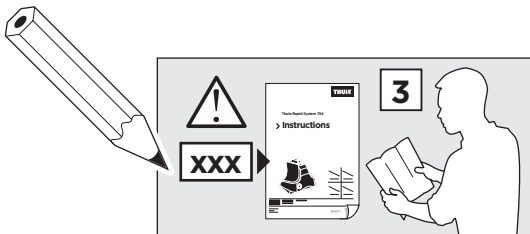

2

MAZDA Demio, 5-dr Hatchback, 02-07 (JPN)*

MAZDA 2, 5-dr Hatchback, 03-07*