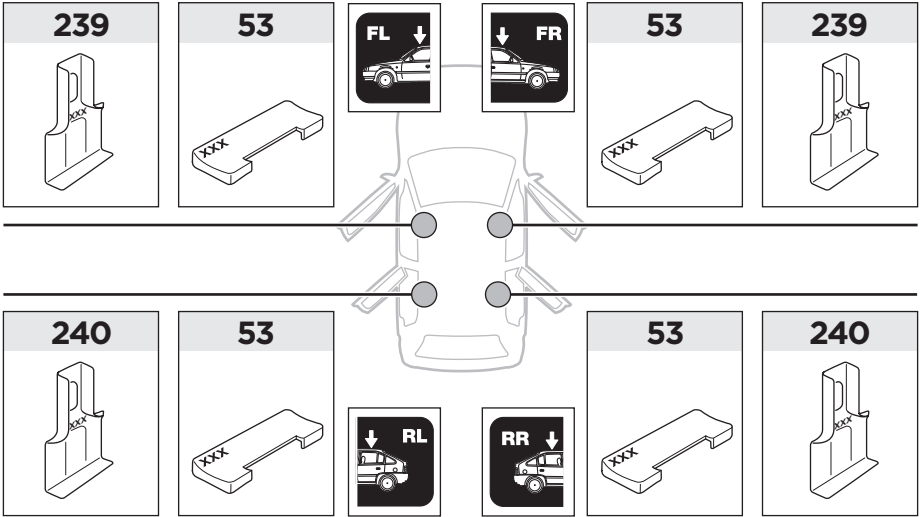

	X (scale)	X (mm)	X (inch)
MAZDA Demio , 5-dr Hatchback, 02-07 (JPN)*	26	911	35 ⁷ / ₈
MAZDA 2 , 5-dr Hatchback, 03-07*	26	911	35 ⁷ / ₈

	Y (scale)	Y (mm)	Y (inch)
MAZDA Demio , 5-dr Hatchback, 02-07 (JPN)*	25	901	35 ¹ / ₂
MAZDA 2 , 5-dr Hatchback, 03-07*	25	901	35 ¹ / ₂

2

MAZDA Demio, 5-dr Hatchback, 02-07 (JPN)*

MAZDA 2, 5-dr Hatchback, 03-07*

3

	W (mm)	Z (mm)	W (inch)	Z (inch)
MAZDA Demio , 5-dr Hatchback, 02-07 (JPN)*	420	710	16 1/2	28
MAZDA 2 , 5-dr Hatchback, 03-07*	420	710	16 1/2	28