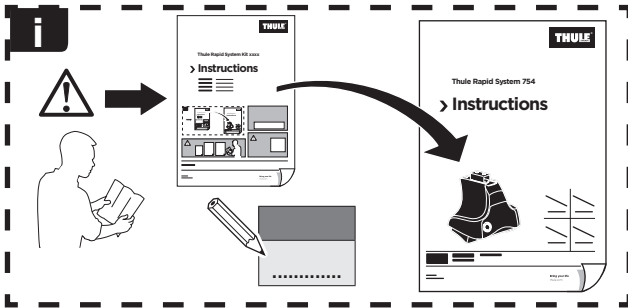

Thule Rapid System Kit 1271

> Instructions

MAZDA Demio, 5-dr Hatchback, 02-07 (JPN)*

MAZDA 2, 5-dr Hatchback, 03-07*

* Without roof spoiler

ISO 11154-E

141271

C.20141216
519-1271-02