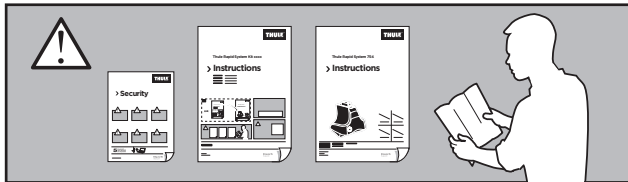

Thule Rapid System Kit 1271

> Instructions

MAZDA Demio, 5-dr Hatchback, 02-07 (JPN)*

MAZDA 2, 5-dr Hatchback, 03-07*

* Without roof spoiler

ISO 11154-E

141271

C.20141216
519-1271-02