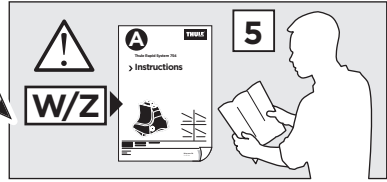

	Y (scale)	Y (mm)	Y (inch)
<b>TOYOTA Alphard</b> , 5-dr MPV, 02-08	<b>44</b>	<b>1091</b>	<b>43</b>

2

TOYOTA Alphard, 5-dr MPV, 02-08

3

	W (mm)	Z (mm)	W (inch)	Z (inch)
<b>TOYOTA Alphard</b> , 5-dr MPV, 02-08	<b>810</b>	<b>700</b>	<b>31 7/8</b>	<b>27 1/2</b>