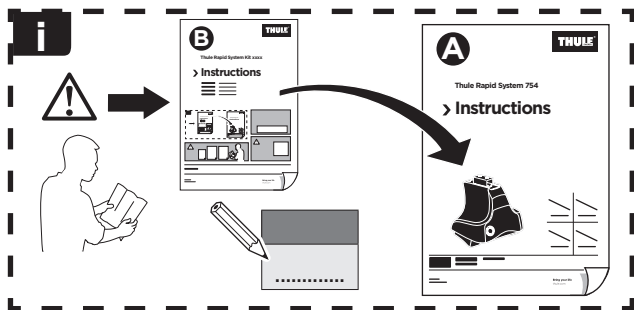

Thule Rapid System Kit 1210

> Instructions

HYUNDAI XG, 4-dr Sedan, 99-01, 02-03

SAAB 9-2X, 5-dr Estate, *05-06

SUBARU Impreza, 4-dr Sedan, 93-00, 01-07 / *93-01, 02-07

SUBARU Impreza WRX, 4-dr Sedan, 01-07 / *02-07

SUBARU Impreza, 5-dr Estate, 93-00, 01-07

SUBARU Impreza, 5-dr Wagon, *93-01

*North America