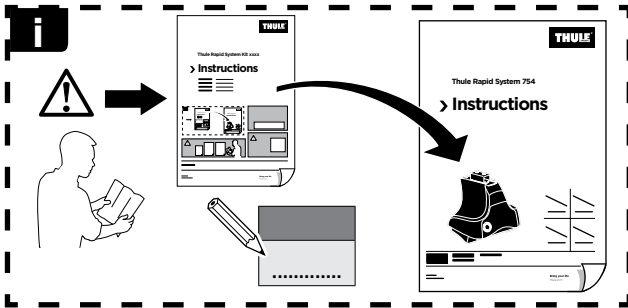

Thule Rapid System Kit 1182

> Instructions

MITSUBISHI Pajero, 5-dr SUV, 99-06

MITSUBISHI Montero, 5-dr SUV, 99-06

ISO 11154-E

141182

C.20121003
519-1182-01

Bring your life