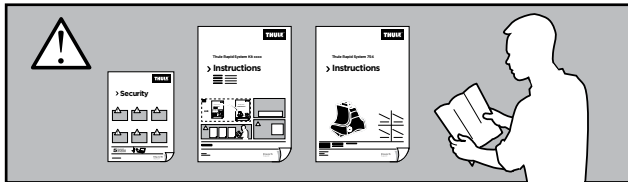

Thule Rapid System Kit 1182

> Instructions

MITSUBISHI Pajero, 5-dr SUV, 99-06

MITSUBISHI Montero, 5-dr SUV, 99-06

ISO 11154-E

141182

C.20121003
519-1182-01

Bring your life